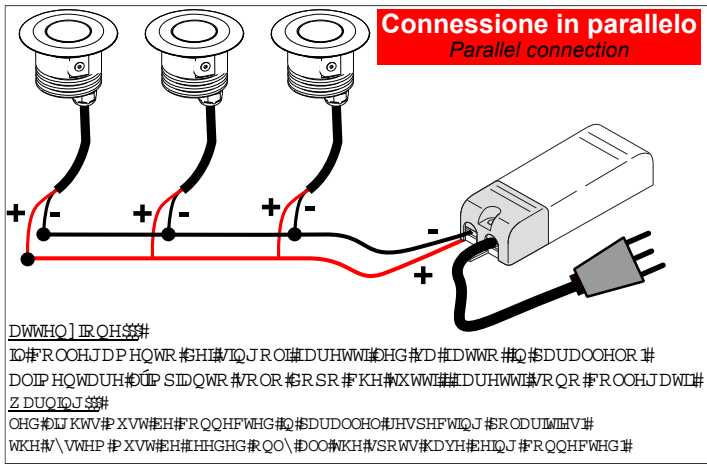

1

2

3

TECHNICAL DATA	
POWER CONSUMPTION POTENZA ASSORBITA	5W; 9W; 17W; 22W
SUPPLY VOLTAGE ALIMENTAZIONE	24 Vdc

4

CONNETTERE RISPETTANDO LA POLARITA'
LED LIGHTS MUST BE CONNECTED
RESPECTING POLARITIES

- +** ROSSO-MARRONE-BIANCO
RED-BROWN-WHITE
- NERO/BLU
BLACK-BLUE