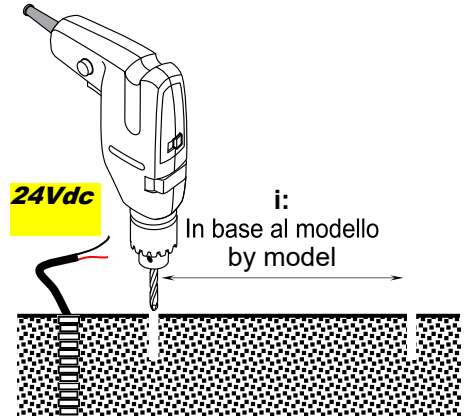

1

2

3

TECHNICAL DATA	
POWER CONSUMPTION POTENZA ASSORBITA	5W; 9W; 17W; 22W
SUPPLY VOLTAGE ALIMENTAZIONE	24 Vdc

4

CONNETTERE RISPETTANDO LA POLARITA'
LED LIGHTS MUST BE CONNECTED
RESPECTING POLARITIES

- +** ROSSO-MARRONE-BIANCO
RED-BROWN-WHITE
- NERO/BLU
BLACK-BLUE