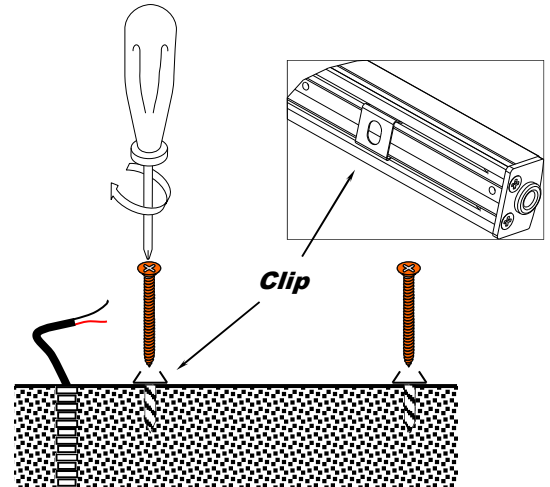

1

2

3

TECHNICAL DATA	
POWER CONSUMPTION POTENZA ASSORBITA	5W; 9W; 17W; 22W
SUPPLY VOLTAGE ALIMENTAZIONE	24 Vdc

4

CONNETTERE RISPETTANDO LA POLARITA'
LED LIGHTS MUST BE CONNECTED
RESPECTING POLARITIES

- +** ROSSO-MARRONE-BIANCO
RED-BROWN-WHITE
- NERO/BLU
BLACK-BLUE