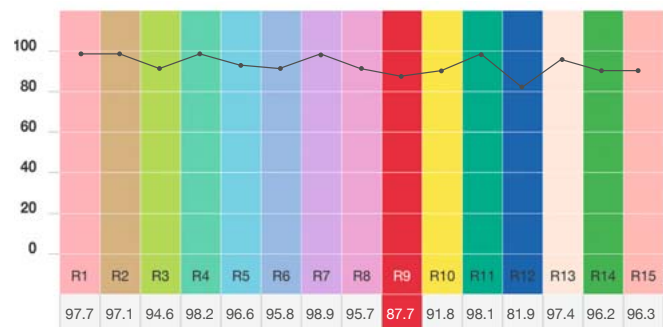

Zab Track 1.1 / 2.1 / 3.1 / 4.1, LED Citizen
Colour Rendering Index