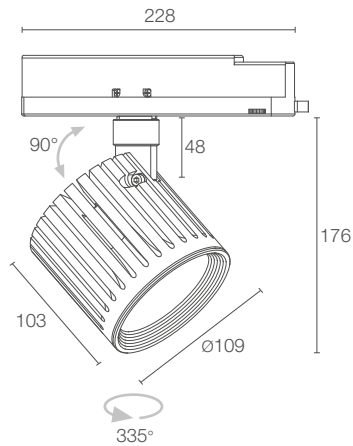

ZAB TRACK 3

POWER / POWER SUPPLY CODE	34W 230Vac 1 COB LED Xicato Xtm Artist Series® ZT30101 ■ B White ZT30101 ■ N Black
LED COLOUR	F - 2700K 5 - 3000K 9 - 4000K
OPTICS	S - 18° M - 25° L - 42°
LUMEN OUTPUT AT SOURCE	2505 lm (3000K)
DELIVERED LUMEN OUTPUT	1785 lm (3000K, 25°)
NO. AND TYPE OF LED	1 COB LED Xicato Xtm Artist Series® 2-step MacAdam, 50000h L90 B10 (Ta 25°C)
MATERIAL	body in anodized aluminium
POWER SUPPLY UNIT	built in
MOUNTING	on horizontal track
ACCESSORIES	see p. 588
FEATURES	CRI 98
PHOTOMETRIC DATA	see p. 839

POWER / POWER SUPPLY CODE	36W 230Vac 1 COB LED Citizen ZT31101 ■ B White ZT31101 ■ N Black
LED COLOUR	F - 2700K 5 - 3000K 9 - 4000K
OPTICS	S - 16° M - 32°
LUMEN OUTPUT AT SOURCE	3377 lm (3000K)
DELIVERED LUMEN OUTPUT	1882 lm (3000K, 32°)
NO. AND TYPE OF LED	1 COB LED Citizen 3-step MacAdam, 50000h L90 B10 (Ta 25°C)
MATERIAL	body in anodized aluminium
POWER SUPPLY UNIT	built in
MOUNTING	on horizontal track
ACCESSORIES	see p. 588
FEATURES	CRI 94
PHOTOMETRIC DATA	see p. 839