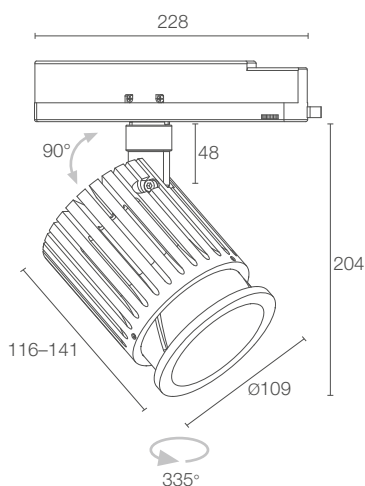

CE LED TECH kg 1.45 IP40
A A+ A++