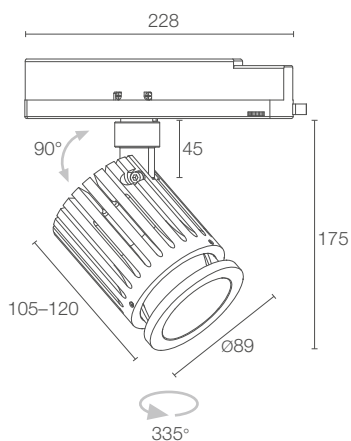

ZAB TRACK 2.0