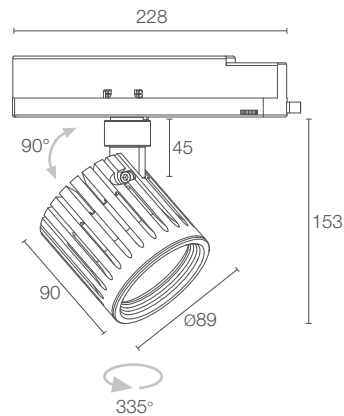

ZAB TRACK 1.0