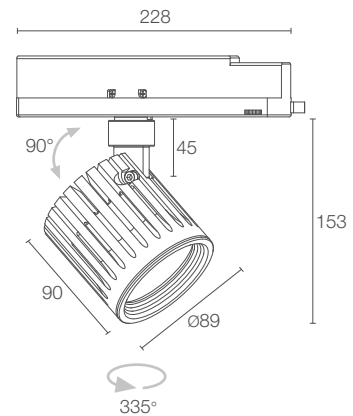

ZAB TRACK 1.1