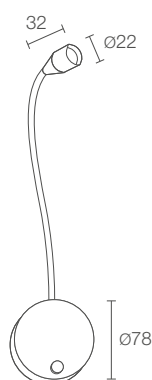

WALL 8.1

Flexible neck:
Ø8 mm - 400 mm

CE LED kg 0.34 IP20
A A+ A++

2.5W 230Vac 400 mm
PL811140 C Chrome
PL811140 S Satin
3.5W 230Vac 400 mm
PL811240 C Chrome
PL811240 S Satin

■	F - 2700K 5 - 3000K 9 - 4000K 0 - 5000K
■	S - 10° M - 25° L - 40°

145 lm (3000K, 3.5W)

103 lm (3000K, 25°, 3.5W)

1 power LED
1/4 ANSI BIN, 50000h L90 B10 (Ta 25°C)

body in aluminium, neck in brass
base in steel

built in with switch on base of neck

none

mains voltage

surface mounted (wall)

none

see p. 836