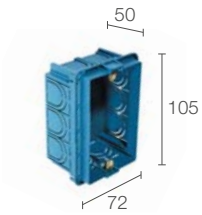

WALL

ACCESSORIES AND POWER SUPPLY UNITS

ACCESSORIES FOR INSTALLATION

WC0301

Optional outer casing
(Wall 8.2)

POWER CABLES

PVC cable
FROR 2x0.35 Ø3.5 mm
your choice of length

WF0110

(Wall 8.0)

order together with the lighting fixture

POWER SUPPLY UNITS Wall 8.0

350mA

Max no. fixtures	PSU	IP	Page
1/3	A13350VL	20	845
1/15	ACUNI020T1	20	844 845
3/9	A19350QL	20	845
5/12	A312350QL	20	845
1/12 dimmer	ADUNITC	20	848 849 850

500mA

Max no. fixtures	PSU	IP	Page
1/3	A13500VL	20	845
1/10	ACUNI020T1	20	844 845
2/5	A15500QL	20	845
5/10	A310500QL	20	845
1/12 dimmer	ADUNITC	20	848 849 850