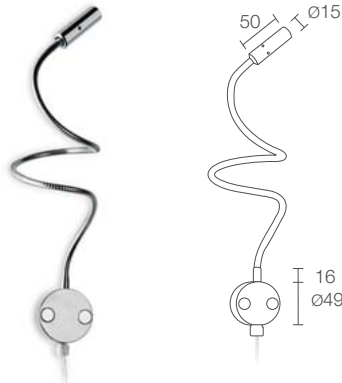

# WALL 1

Adjustable beam

Flexible neck:  
 Ø6 mm - 400 mm  
 Ø8 mm - 400/500 mm

Standard version:  
 bottom cable entry

Available on request:  
 rear cable entry

kg 0.30 400 mm Ø6 mm  
 kg 0.32 400 mm Ø8 mm  
 kg 0.33 500 mm Ø8 mm

# WALL 3

Adjustable beam

Flexible neck:  
Ø8 mm - 400/500 mm

CE (LED) □ kg 0.19 400 mm IP20  
kg 0.29 500 mm

A A+ A++

<b>POWER / POWER SUPPLY CODE</b>	2.5W 230Vac 400 mm Neck Ø8 mm
	PL11840 C Chrome
	PL11840 D Gold
	PL11840 S Satin
	3.5W 230Vac 400 mm Neck Ø8 mm
	PL12840 C Chrome
	PL12840 D Gold
	PL12840 S Satin
	2.5W 230Vac 500 mm Neck Ø8 mm
	PL11850 C Chrome
	PL11850 D Gold
	PL11850 S Satin
3.5W 230Vac 500 mm Neck Ø8 mm	
PL12850 C Chrome	
PL12850 D Gold	
PL12850 S Satin	
<b>LED COLOUR</b>	5 - 3000K 0 - 5000K
<b>OPTICS</b>	optical range 20°-55°
<b>LUMEN OUTPUT AT SOURCE</b>	145 lm (3000K, 3.5W)
<b>DELIVERED LUMEN OUTPUT</b>	61 lm (3000K, 3.5W)
<b>NO. AND TYPE OF LEDS</b>	1 power LED 1/4 ANSI BIN, 50000h L90 B10 (Ta 25°C)
<b>MATERIAL</b>	body in aluminium, neck in brass
<b>POWER SUPPLY UNIT</b>	included
<b>POWER CABLES</b>	includes 0.30 m two-core cable
<b>MOUNTING</b>	on a spare gang
<b>PHOTOMETRIC DATA</b>	see p. 836

145 lm (3000K, 3.5W)

103 lm (3000K, 25°, 3.5W)

1 power LED  
1/4 ANSI BIN, 50000h L90 B10 (Ta 25°C)

body in aluminium, neck in brass  
base in steel

built in with switch on base of neck

none

mains voltage

surface mounted (wall)