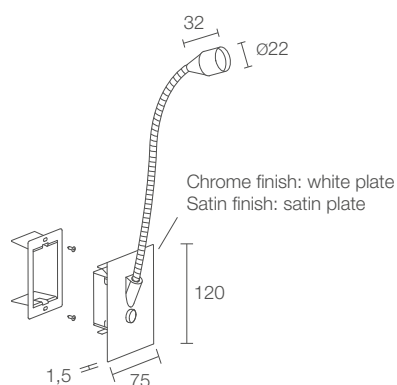

## WALL 8.0

Flexible neck:  
ø8 mm - 400 mm

**POWER / POWER SUPPLY** max 2W max 500mA 400 mm  
**CODE** PL801240 **C** Chrome  
 PL801240 **S** Satin

<b>LED COLOUR</b>	F - 2700K 5 - 3000K 9 - 4000K 0 - 5000K
<b>OPTICS</b>	S - 10° M - 25° L - 40°
<b>LUMEN OUTPUT AT SOURCE</b>	145 lm (3000K, 500mA)
<b>DELIVERED LUMEN OUTPUT</b>	103 lm (3000K, 500mA, 25°)
<b>NO. AND TYPE OF LEDS</b>	1 power LED 1/4 ANSI BIN, 50000h L90 B10 (Ta 25°C)
<b>MATERIAL</b>	body in aluminium, neck in brass
<b>POWER SUPPLY UNIT</b>	not included, see p. 608 and 844
<b>POWER CABLES</b>	includes 0.50 m PVC cable FROR 2x0.35 Ø3.5 mm
<b>WIRING</b>	series
<b>MOUNTING</b>	surface mounted (shelf max 30 mm)
<b>ACCESSORIES</b>	see p. 608
<b>PHOTOMETRIC DATA</b>	see p. 836

145 lm (3000K, 3.5W)

103 lm (3000K, 25°, 3.5W)

1 power LED  
1/4 ANSI BIN, 50000h L90 B10 (Ta 25°C)

body in aluminium, neck in brass  
base in steel

built in with switch on base of neck

none

mains voltage

surface mounted (wall)

none

see p. 836

WALL 8.2

Flexible neck:  
Ø8 mm - 400 mm

CE LED kg 0.37 IP40  
A A+ A++

2.5W 230Vac 400 mm  
**PL821140** C Chrome  
**PL821140** S Satin  
 3.5W 230Vac 400 mm  
**PL821240** C Chrome  
**PL821240** S Satin