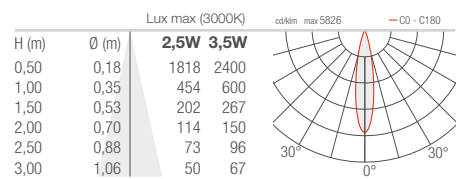

WALL

READING LAMPS

WALL 1 3

20° (20°-55°)

55° (20°-55°)

WALL 8.0

S - 10°

M - 25°

L - 40°

WALL 8.1 8.2

S - 10°

M - 25°

L - 40°