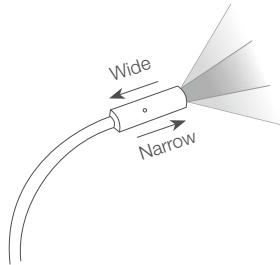

# WALL 1

Adjustable beam

Flexible neck:  
 Ø6 mm - 400 mm  
 Ø8 mm - 400/500 mm

Standard version:  
 bottom cable entry

Available on request:  
 rear cable entry

kg 0.30 400 mm Ø6 mm  
 kg 0.32 400 mm Ø8 mm  
 kg 0.33 500 mm Ø8 mm