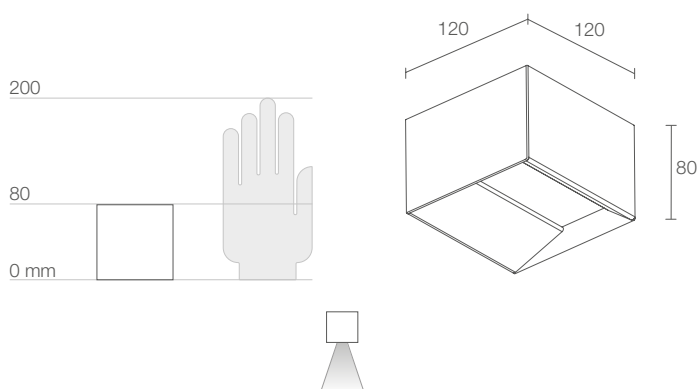

VERSA

INDOOR WALL MOUNTED

VERSA 1.0

POWER / POWER SUPPLY CODE	9W 230Vac VR1010 ■ DB White
LED COLOUR	F - 2700K 5 - 3000K 9 - 4000K
OPTICS	diffuse
LUMEN OUTPUT AT SOURCE	745 lm (3000K)
DELIVERED LUMEN OUTPUT	530 lm (3000K)
NO. AND TYPE OF LEDS	mid-power LED matrix
MATERIAL	body in steel screen in one-side-frosted, transparent plexiglass
POWER SUPPLY UNIT	built in
POWER CABLES	terminal block
MOUNTING	surface mounted (wall)
DESIGN BY	arch. Enrico Novello

VERSA 2.0

POWER / POWER SUPPLY CODE	18W 230Vac VR2010 ■ DB White
LED COLOUR	F - 2700K 5 - 3000K 9 - 4000K
OPTICS	diffuse
LUMEN OUTPUT AT SOURCE	745 lm (3000K) down beam 901 lm (3000K) up beam
DELIVERED LUMEN OUTPUT	530 lm (3000K) down beam 640 lm (3000K) up beam
NO. AND TYPE OF LEDS	mid-power LED matrix
MATERIAL	body in steel screen in one-side-frosted, transparent plexiglass
POWER SUPPLY UNIT	built in
POWER CABLES	terminal block
MOUNTING	surface mounted (wall)
DESIGN BY	arch. Enrico Novello

VERSA

PHOTOMETRIC DATA

VERSA 1.0

D - Diffuse

VERSA 2.0

D - Diffuse, down beam

D - Diffuse, up beam