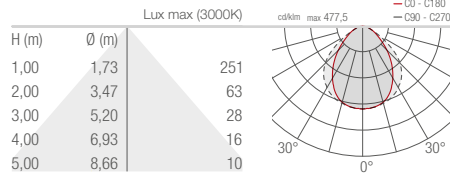

VERSA

INDOOR WALL MOUNTED

VERSA 1.0

POWER / POWER SUPPLY CODE	9W 230Vac VR1010 ■ DB White
LED COLOUR	F - 2700K 5 - 3000K 9 - 4000K
OPTICS	diffuse
LUMEN OUTPUT AT SOURCE	745 lm (3000K)
DELIVERED LUMEN OUTPUT	530 lm (3000K)
NO. AND TYPE OF LEDS	mid-power LED matrix
MATERIAL	body in steel screen in one-side-frosted, transparent plexiglass
POWER SUPPLY UNIT	built in
POWER CABLES	terminal block
MOUNTING	surface mounted (wall)
DESIGN BY	arch. Enrico Novello

VERSA 2.0

POWER / POWER SUPPLY CODE	18W 230Vac VR2010 ■ DB White
LED COLOUR	F - 2700K 5 - 3000K 9 - 4000K
OPTICS	diffuse
LUMEN OUTPUT AT SOURCE	745 lm (3000K) down beam 901 lm (3000K) up beam
DELIVERED LUMEN OUTPUT	530 lm (3000K) down beam 640 lm (3000K) up beam
NO. AND TYPE OF LEDS	mid-power LED matrix
MATERIAL	body in steel screen in one-side-frosted, transparent plexiglass
POWER SUPPLY UNIT	built in
POWER CABLES	terminal block
MOUNTING	surface mounted (wall)
DESIGN BY	arch. Enrico Novello

VERSA

PHOTOMETRIC DATA

VERSA 1.0

D - Diffuse

VERSA 2.0

D - Diffuse, down beam

D - Diffuse, up beam