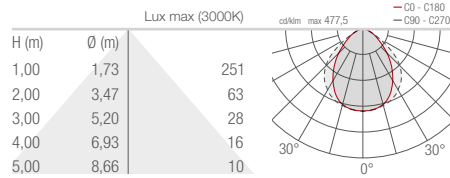

VERSA 2.0

POWER / POWER SUPPLY CODE	18W 230Vac VR2010 ■ DB White
LED COLOUR	F - 2700K 5 - 3000K 9 - 4000K
OPTICS	diffuse
LUMEN OUTPUT AT SOURCE	745 lm (3000K) down beam 901 lm (3000K) up beam
DELIVERED LUMEN OUTPUT	530 lm (3000K) down beam 640 lm (3000K) up beam
NO. AND TYPE OF LEDS	mid-power LED matrix
MATERIAL	body in steel screen in one-side-frosted, transparent plexiglass
POWER SUPPLY UNIT	built in
POWER CABLES	terminal block
MOUNTING	surface mounted (wall)
DESIGN BY	arch. Enrico Novello

VERSA

PHOTOMETRIC DATA

VERSA 1.0

D - Diffuse

VERSA 2.0

D - Diffuse, down beam

D - Diffuse, up beam