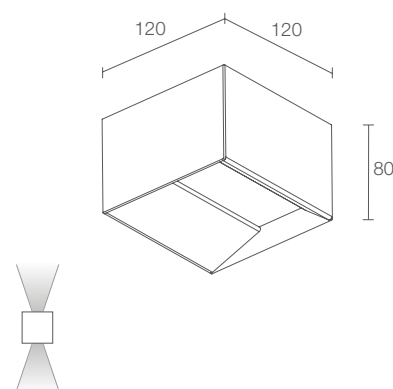

VERSA

INDOOR WALL MOUNTED

VERSA 1.0

POWER / POWER SUPPLY CODE	9W 230Vac VR1010 ■ DB White
LED COLOUR	F - 2700K 5 - 3000K 9 - 4000K
OPTICS	diffuse
LUMEN OUTPUT AT SOURCE	745 lm (3000K)
DELIVERED LUMEN OUTPUT	530 lm (3000K)
NO. AND TYPE OF LEDS	mid-power LED matrix
MATERIAL	body in steel screen in one-side-frosted, transparent plexiglass
POWER SUPPLY UNIT	built in
POWER CABLES	terminal block
MOUNTING	surface mounted (wall)
DESIGN BY	arch. Enrico Novello

VERSA 2.0

POWER / POWER SUPPLY CODE	18W 230Vac VR2010 ■ DB White
LED COLOUR	F - 2700K 5 - 3000K 9 - 4000K
OPTICS	diffuse
LUMEN OUTPUT AT SOURCE	745 lm (3000K) down beam 901 lm (3000K) up beam
DELIVERED LUMEN OUTPUT	530 lm (3000K) down beam 640 lm (3000K) up beam
NO. AND TYPE OF LEDS	mid-power LED matrix
MATERIAL	body in steel screen in one-side-frosted, transparent plexiglass
POWER SUPPLY UNIT	built in
POWER CABLES	terminal block
MOUNTING	surface mounted (wall)
DESIGN BY	arch. Enrico Novello

VERSA

PHOTOMETRIC DATA

VERSA 1.0

D - Diffuse

VERSA 2.0

D - Diffuse, down beam

D - Diffuse, up beam