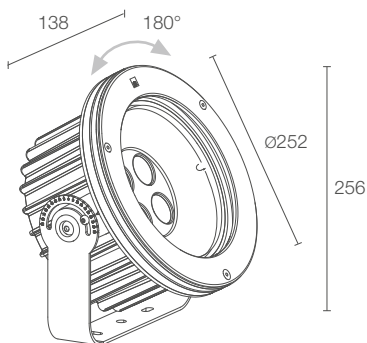

## STRA P 1.0

10°x45° optics

Adjustable  
66°x11° optics

patented  
elliptical optics,  
adjusted manually  
with magnet

<b>POWER / POWER SUPPLY CODE</b>	37W 230Vac <b>PS1010</b> ■ ■ ■ H Anthracite 37W 230Vac 1-10V <b>PS1010</b> ■ ■ ■ H R Anthracite
<b>CRI</b>	0 - CRI 80 1 - CRI >90
<b>LED COLOUR</b>	F - 2700K 5 - 3000K 9 - 4000K
<b>OPTICS</b>	V - 11° S - 14° M - 30° L - 37° W - 10°x45° X - 66°x11° adjustable
<b>LUMEN OUTPUT AT SOURCE</b>	3402 lm (3000K, CRI 80)
<b>DELIVERED LUMEN OUTPUT</b>	2024 lm (3000K, 30°, CRI 80) 2205 lm (3000K, 66°x11°, CRI 80)
<b>NO. AND TYPE OF LED</b>	4 high intensity power LEDs 3-step MacAdam, 50000h L90 B10 (Ta 25°C)
<b>MATERIAL</b>	body in die-cast aluminium trim in AISI 316L stainless steel screen in serigraphed, tempered, transparent extra-clear glass
<b>POWER SUPPLY UNIT</b>	built in
<b>POWER CABLES</b>	includes 1.5 m neoprene cable H05RN-F 3x1.00 Ø7.0 mm
<b>MOUNTING</b>	surface mounted (ceiling, wall, ground)
<b>ACCESSORIES</b>	see p. 239
<b>FEATURES</b>	66°x11° optics adjustable through 360° using magnet included
<b>NOTES</b>	Stra 1.0 recessed version p. 106 DALI version available on request
<b>PHOTOMETRIC DATA</b>	see p. 827