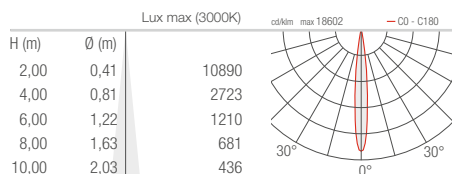

STRA P

OUTDOOR PROJECTORS

STRA P 1.0

V - 11° CRI 80