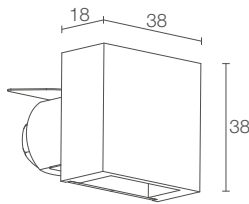

2W 24Vdc
SP2800 D E White
SP2800 D C Chrome
SP2800 D S Satin
SP2800 D N Black
SP2800 D T Cor-ten
SP2800 D 4 Light ivory

■ **F** - 2700K
5 - 3000K
9 - 4000K
0 - 5000K
1 - blue

diffuse

145 lm (3000K)

35 lm (3000K)

1 power LED
1/4 ANSI BIN (white LED colour)
50000h L90 B10 (Ta 25°C)

body and cover in aluminium
screen in transparent extra-clear glass

not included, see p. 666

includes 1.5 m PVC cable
FROR 2x0.35/0.35 Ø3.5 mm

parallel

semi-recessed (wall)

see p. 666

outdoor version: Step Outside 2.6, p. 363

see p. 821