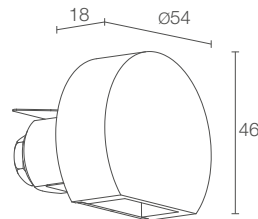

includes 1.5 m PVC cable  
 FROR 2x0.35/0.35 Ø3.5 mm

parallel

semi-recessed (wall)

see p. 666

outdoor version: Step Outside 2.6, p. 363

see p. 821

**STEP INSIDE 2.9**

**2W 24Vdc**  
**SP2900 D E** White  
**SP2900 D C** Chrome  
**SP2900 D S** Satin  
**SP2900 D N** Black  
**SP2900 D T** Cor-ten  
**SP2900 D 4** Light ivory