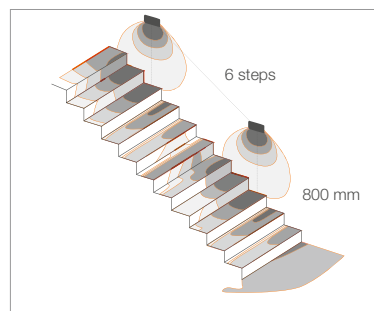

LIRA 2.0

A - Asymmetrical