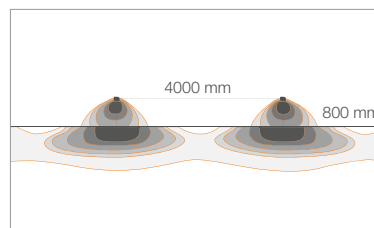

LIRA 2.0

A - Asymmetrical