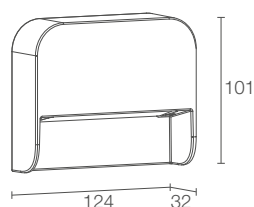

LIRA

OUTDOOR STEP LIGHTS
LIGHTING FOR PATHS AND STEPS

LIRA 1.0

LIRA 2.0

POWER / POWER SUPPLY CODE	6W 230Vac LR1010 A E White LR1010 A F Grey LR1010 A H Anthracite LR1010 A T Cor-ten
LED COLOUR	F - 2700K 5 - 3000K 9 - 4000K
OPTICS	asymmetrical
LUMEN OUTPUT AT SOURCE	756 lm (3000K)
DELIVERED LUMEN OUTPUT	368 lm (3000K, white finish)
NO. AND TYPE OF LED	18 mid-power LEDs 3-step MacAdam, 50000h L80 B10 (Ta 25°C)
MATERIAL	body in die-cast aluminium screen in serigraphed extra-clear microprismatic glass
POWER SUPPLY UNIT	built in
POWER CABLES	includes 1.5 m neoprene cable H05RN-F 3x1.00 Ø7.0 mm
MOUNTING	surface mounted (wall)
ACCESSORIES	see p. 376
PHOTOMETRIC DATA	see p. 782

POWER / POWER SUPPLY CODE	12W 230Vac LR2010 A E White LR2010 A F Grey LR2010 A H Anthracite LR2010 A T Cor-ten
LED COLOUR	F - 2700K 5 - 3000K 9 - 4000K
OPTICS	asymmetrical
LUMEN OUTPUT AT SOURCE	1512 lm (3000K)
DELIVERED LUMEN OUTPUT	736 lm (3000K, white finish)
NO. AND TYPE OF LED	36 mid-power LEDs 3-step MacAdam, 50000h L80 B10 (Ta 25°C)
MATERIAL	body in die-cast aluminium screen in serigraphed extra-clear microprismatic glass
POWER SUPPLY UNIT	built in
POWER CABLES	includes 1.5 m neoprene cable H05RN-F 3x1.00 Ø7.0 mm
MOUNTING	surface mounted (wall)
ACCESSORIES	see p. 376
PHOTOMETRIC DATA	see p. 782