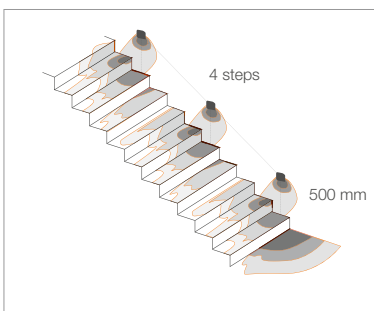

LIRA

OUTDOOR STEP LIGHTS
LIGHTING FOR PATHS AND STEPS

LIRA 1.0

LIRA 2.0

POWER / POWER SUPPLY CODE	6W 230Vac LR1010 A E White LR1010 A F Grey LR1010 A H Anthracite LR1010 A T Cor-ten
LED COLOUR	F - 2700K 5 - 3000K 9 - 4000K
OPTICS	asymmetrical
LUMEN OUTPUT AT SOURCE	756 lm (3000K)
DELIVERED LUMEN OUTPUT	368 lm (3000K, white finish)
NO. AND TYPE OF LED	18 mid-power LEDs 3-step MacAdam, 50000h L80 B10 (Ta 25°C)
MATERIAL	body in die-cast aluminium screen in serigraphed extra-clear microprismatic glass
POWER SUPPLY UNIT	built in
POWER CABLES	includes 1.5 m neoprene cable H05RN-F 3x1.00 Ø7.0 mm
MOUNTING	surface mounted (wall)
ACCESSORIES	see p. 376
PHOTOMETRIC DATA	see p. 782

LIRA

ACCESSORIES

ACCESSORIES FOR INSTALLATION

WC0301
Optional outer casing

POSITIONING DIAGRAMS

LIRA 1.0

A - Asymmetrical

LIRA 2.0