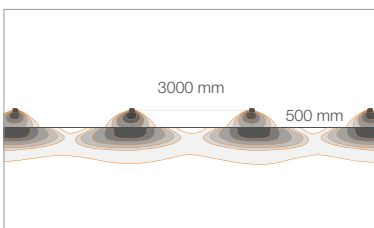

LIRA

OUTDOOR STEP LIGHTS
LIGHTING FOR PATHS AND STEPS

LIRA 1.0

LIRA 2.0

POWER / POWER SUPPLY CODE	6W 230Vac LR1010 A E White LR1010 A F Grey LR1010 A H Anthracite LR1010 A T Cor-ten
LED COLOUR	F - 2700K 5 - 3000K 9 - 4000K
OPTICS	asymmetrical
LUMEN OUTPUT AT SOURCE	756 lm (3000K)
DELIVERED LUMEN OUTPUT	368 lm (3000K, white finish)
NO. AND TYPE OF LED	18 mid-power LEDs 3-step MacAdam, 50000h L80 B10 (Ta 25°C)
MATERIAL	body in die-cast aluminium screen in serigraphed extra-clear microprismatic glass
POWER SUPPLY UNIT	built in
POWER CABLES	includes 1.5 m neoprene cable H05RN-F 3x1.00 Ø7.0 mm
MOUNTING	surface mounted (wall)
ACCESSORIES	see p. 376
PHOTOMETRIC DATA	see p. 782

POWER / POWER SUPPLY CODE	12W 230Vac LR2010 A E White LR2010 A F Grey LR2010 A H Anthracite LR2010 A T Cor-ten
LED COLOUR	F - 2700K 5 - 3000K 9 - 4000K
OPTICS	asymmetrical
LUMEN OUTPUT AT SOURCE	1512 lm (3000K)
DELIVERED LUMEN OUTPUT	736 lm (3000K, white finish)
NO. AND TYPE OF LED	36 mid-power LEDs 3-step MacAdam, 50000h L80 B10 (Ta 25°C)
MATERIAL	body in die-cast aluminium screen in serigraphed extra-clear microprismatic glass
POWER SUPPLY UNIT	built in
POWER CABLES	includes 1.5 m neoprene cable H05RN-F 3x1.00 Ø7.0 mm
MOUNTING	surface mounted (wall)
ACCESSORIES	see p. 376
PHOTOMETRIC DATA	see p. 782

LIRA

ACCESSORIES

ACCESSORIES FOR INSTALLATION

WC0301
Optional outer casing

POSITIONING DIAGRAMS

LIRA 1.0

A - Asymmetrical

LIRA 2.0