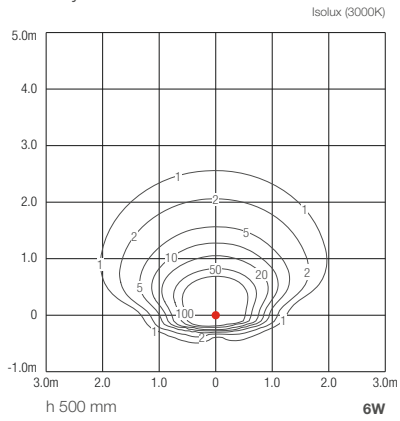

LIRA

OUTDOOR STEP LIGHTS
LIGHTING FOR PATHS AND STEPS

LIRA 1.0

LIRA 2.0

POWER / POWER SUPPLY CODE	6W 230Vac LR1010 A E White LR1010 A F Grey LR1010 A H Anthracite LR1010 A T Cor-ten
LED COLOUR	F - 2700K 5 - 3000K 9 - 4000K
OPTICS	asymmetrical
LUMEN OUTPUT AT SOURCE	756 lm (3000K)
DELIVERED LUMEN OUTPUT	368 lm (3000K, white finish)
NO. AND TYPE OF LED	18 mid-power LEDs 3-step MacAdam, 50000h L80 B10 (Ta 25°C)
MATERIAL	body in die-cast aluminium screen in serigraphed extra-clear microprismatic glass
POWER SUPPLY UNIT	built in
POWER CABLES	includes 1.5 m neoprene cable H05RN-F 3x1.00 Ø7.0 mm
MOUNTING	surface mounted (wall)
ACCESSORIES	see p. 376
PHOTOMETRIC DATA	see p. 782

POWER / POWER SUPPLY CODE	12W 230Vac LR2010 A E White LR2010 A F Grey LR2010 A H Anthracite LR2010 A T Cor-ten
LED COLOUR	F - 2700K 5 - 3000K 9 - 4000K
OPTICS	asymmetrical
LUMEN OUTPUT AT SOURCE	1512 lm (3000K)
DELIVERED LUMEN OUTPUT	736 lm (3000K, white finish)
NO. AND TYPE OF LED	36 mid-power LEDs 3-step MacAdam, 50000h L80 B10 (Ta 25°C)
MATERIAL	body in die-cast aluminium screen in serigraphed extra-clear microprismatic glass
POWER SUPPLY UNIT	built in
POWER CABLES	includes 1.5 m neoprene cable H05RN-F 3x1.00 Ø7.0 mm
MOUNTING	surface mounted (wall)
ACCESSORIES	see p. 376
PHOTOMETRIC DATA	see p. 782

A - Asymmetrical

LIRA

OUTDOOR STEP LIGHTS

LIRA 1.0

A - Asymmetrical

LIRA 2.0

A - Asymmetrical