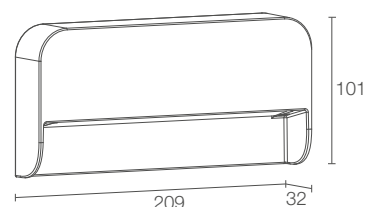

LIRA

OUTDOOR STEP LIGHTS
LIGHTING FOR PATHS AND STEPS

LIRA 1.0

LIRA 2.0

POWER / POWER SUPPLY CODE	6W 230Vac LR1010 A E White LR1010 A F Grey LR1010 A H Anthracite LR1010 A T Cor-ten
LED COLOUR	F - 2700K 5 - 3000K 9 - 4000K
OPTICS	asymmetrical
LUMEN OUTPUT AT SOURCE	756 lm (3000K)
DELIVERED LUMEN OUTPUT	368 lm (3000K, white finish)
NO. AND TYPE OF LED	18 mid-power LEDs 3-step MacAdam, 50000h L80 B10 (Ta 25°C)
MATERIAL	body in die-cast aluminium screen in serigraphed extra-clear microprismatic glass
POWER SUPPLY UNIT	built in
POWER CABLES	includes 1.5 m neoprene cable H05RN-F 3x1.00 Ø7.0 mm
MOUNTING	surface mounted (wall)
ACCESSORIES	see p. 376
PHOTOMETRIC DATA	see p. 782

POWER / POWER SUPPLY CODE	12W 230Vac LR2010 A E White LR2010 A F Grey LR2010 A H Anthracite LR2010 A T Cor-ten
LED COLOUR	F - 2700K 5 - 3000K 9 - 4000K
OPTICS	asymmetrical
LUMEN OUTPUT AT SOURCE	1512 lm (3000K)
DELIVERED LUMEN OUTPUT	736 lm (3000K, white finish)
NO. AND TYPE OF LED	36 mid-power LEDs 3-step MacAdam, 50000h L80 B10 (Ta 25°C)
MATERIAL	body in die-cast aluminium screen in serigraphed extra-clear microprismatic glass
POWER SUPPLY UNIT	built in
POWER CABLES	includes 1.5 m neoprene cable H05RN-F 3x1.00 Ø7.0 mm
MOUNTING	surface mounted (wall)
ACCESSORIES	see p. 376
PHOTOMETRIC DATA	see p. 782