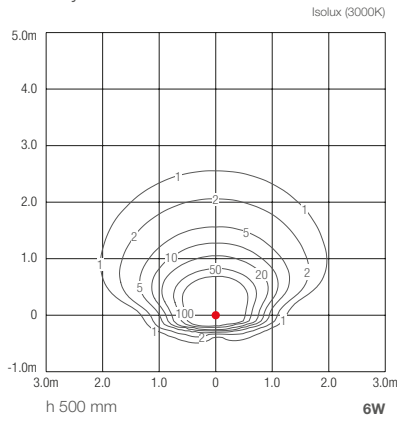

ORIENTIERUNGSLEUCHTEN FÜR DEN AUSSENBEREICH

LIRA 1.0

A - Asymmetrisch