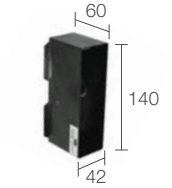

WC1600

Outer casing for solid walls
(Line 2.0)

POWER SUPPLY UNITS

350mA

Max no. fixtures	PSU	IP	Page
1/3	A13350VL	20	845
1/15	ACUNI020T1	20	844 845
3/9	A19350QL	20	845
5/12	A312350QL	20	845
1/12 dimmer	ADUNITC	20	848 849 850

500mA

Max no. fixtures	PSU	IP	Page
1/3	A13500TC	20	845
1/10	ACUNI020T1	20	844 845
2/5	A15500QL	20	845
5/10	A310500QL	20	845
1/12 dimmer	ADUNITC	20	848 849 850