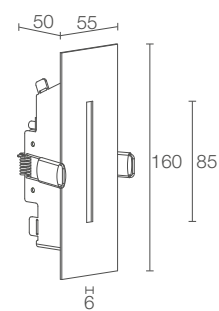

LINE 2.1

Required outer casing, not included

POWER / POWER SUPPLY CODE	max 2W max 500mA LN2012 A B White LN2012 A S Satin LN2012 A T Cor-ten
LED COLOUR	F - 2700K 5 - 3000K 9 - 4000K 0 - 5000K 1 - blue
OPTICS	diffuse
LUMEN OUTPUT AT SOURCE	145 lm (3000K, 500mA)
DELIVERED LUMEN OUTPUT	42 lm (3000K, 500mA)
NO. AND TYPE OF LED	1 power LED 1/4 ANSI BIN (white LED colour) 50000h L90 B10 (Ta 25°C)
MATERIAL	body and cover in steel
POWER SUPPLY UNIT	not included, see p. 660 and 844
POWER CABLES	terminal block
WIRING	series
MOUNTING	recessed (solid walls)
ACCESSORIES	see p. 660
PHOTOMETRIC DATA	see p. 779

POWER / POWER SUPPLY CODE	max 2W max 500mA LN2112 A B White LN2112 A S Satin LN2112 A T Cor-ten
LED COLOUR	F - 2700K 5 - 3000K 9 - 4000K 0 - 5000K 1 - blue
OPTICS	diffuse
LUMEN OUTPUT AT SOURCE	145 lm (3000K, 500mA)
DELIVERED LUMEN OUTPUT	42 lm (3000K, 500mA)
NO. AND TYPE OF LED	1 power LED 1/4 ANSI BIN (white LED colour) 50000h L90 B10 (Ta 25°C)
MATERIAL	body and cover in steel
POWER SUPPLY UNIT	not included, see p. 660 and 844
POWER CABLES	terminal block
WIRING	series
MOUNTING	recessed (plasterboard)
ACCESSORIES	none
PHOTOMETRIC DATA	see p. 779