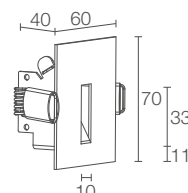

# LINE 1

**LINE 1.0**

**LINE 1.1**

Required outer casing, not included

<b>POWER / POWER SUPPLY CODE</b>	max 2W max 500mA <b>FL1270</b> <b>D B</b> White <b>FL1270</b> <b>D S</b> Satin <b>FL1270</b> <b>D T</b> Cor-ten
<b>LED COLOUR</b>	<b>F</b> - 2700K <b>5</b> - 3000K <b>9</b> - 4000K <b>0</b> - 5000K <b>1</b> - blue
<b>OPTICS</b>	diffuse
<b>LUMEN OUTPUT AT SOURCE</b>	145 lm (3000K, 500mA)
<b>DELIVERED LUMEN OUTPUT</b>	32 lm (3000K, 500mA)
<b>NO. AND TYPE OF LED</b>	1 power LED 1/4 ANSI BIN (white LED colour) 50000h L90 B10 (Ta 25°C)
<b>MATERIAL</b>	body and cover in steel
<b>POWER SUPPLY UNIT</b>	not included, see p. 660 and 844
<b>POWER CABLES</b>	terminal block
<b>WIRING</b>	series
<b>MOUNTING</b>	<b>recessed (solid walls)</b>
<b>ACCESSORIES</b>	see p. 660
<b>PHOTOMETRIC DATA</b>	see p. 779