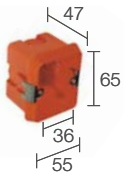

LINE

ACCESSORIES AND POWER SUPPLY UNITS

ACCESSORIES FOR INSTALLATION

WC0300

Outer casing for solid walls
(Line 1.0)