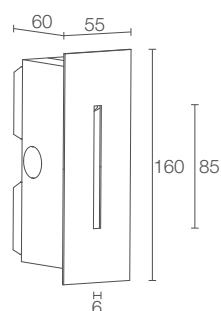

LINE 2

LINE 2.0

Required outer casing, not included

POWER / POWER SUPPLY CODE	max 2W max 500mA LN2012 A B White LN2012 A S Satin LN2012 A T Cor-ten
LED COLOUR	F - 2700K 5 - 3000K 9 - 4000K 0 - 5000K 1 - blue
OPTICS	diffuse
LUMEN OUTPUT AT SOURCE	145 lm (3000K, 500mA)
DELIVERED LUMEN OUTPUT	42 lm (3000K, 500mA)
NO. AND TYPE OF LED	1 power LED 1/4 ANSI BIN (white LED colour) 50000h L90 B10 (Ta 25°C)
MATERIAL	body and cover in steel
POWER SUPPLY UNIT	not included, see p. 660 and 844
POWER CABLES	terminal block
WIRING	series
MOUNTING	recessed (solid walls)
ACCESSORIES	see p. 660
PHOTOMETRIC DATA	see p. 779

POWER / POWER SUPPLY CODE	max 2W max 500mA LN2112 A B White LN2112 A S Satin LN2112 A T Cor-ten
LED COLOUR	F - 2700K 5 - 3000K 9 - 4000K 0 - 5000K 1 - blue
OPTICS	diffuse
LUMEN OUTPUT AT SOURCE	145 lm (3000K, 500mA)
DELIVERED LUMEN OUTPUT	42 lm (3000K, 500mA)
NO. AND TYPE OF LED	1 power LED 1/4 ANSI BIN (white LED colour) 50000h L90 B10 (Ta 25°C)
MATERIAL	body and cover in steel
POWER SUPPLY UNIT	not included, see p. 660 and 844
POWER CABLES	terminal block
WIRING	series
MOUNTING	recessed (plasterboard)
ACCESSORIES	none
PHOTOMETRIC DATA	see p. 779