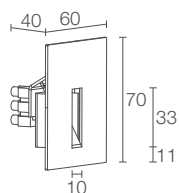

LINE 1

LINE 1.0

Required outer casing, not included

POWER / POWER SUPPLY CODE	max 2W max 500mA FL1270 D B White FL1270 D S Satin FL1270 D T Cor-ten
LED COLOUR	F - 2700K 5 - 3000K 9 - 4000K 0 - 5000K 1 - blue
OPTICS	diffuse
LUMEN OUTPUT AT SOURCE	145 lm (3000K, 500mA)
DELIVERED LUMEN OUTPUT	32 lm (3000K, 500mA)
NO. AND TYPE OF LED	1 power LED 1/4 ANSI BIN (white LED colour) 50000h L90 B10 (Ta 25°C)
MATERIAL	body and cover in steel
POWER SUPPLY UNIT	not included, see p. 660 and 844
POWER CABLES	terminal block
WIRING	series
MOUNTING	recessed (solid walls)
ACCESSORIES	see p. 660
PHOTOMETRIC DATA	see p. 779

	max 2W max 500mA LN1112 A B White LN1112 A S Satin LN1112 A T Cor-ten
LED COLOUR	F - 2700K 5 - 3000K 9 - 4000K 0 - 5000K 1 - blue
OPTICS	diffuse
LUMEN OUTPUT AT SOURCE	145 lm (3000K, 500mA)
DELIVERED LUMEN OUTPUT	32 lm (3000K, 500mA)
NO. AND TYPE OF LED	1 power LED 1/4 ANSI BIN (white LED colour) 50000h L90 B10 (Ta 25°C)
MATERIAL	body and cover in steel
POWER SUPPLY UNIT	not included, see p. 660 and 844
POWER CABLES	terminal block
WIRING	series
MOUNTING	recessed (plasterboard)
ACCESSORIES	none
PHOTOMETRIC DATA	see p. 779