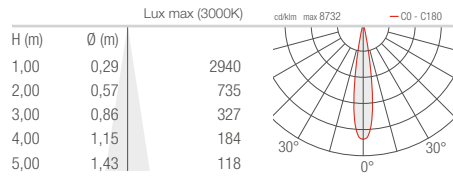

KLEO

OUTDOOR PROJECTORS

KLEO 1.0 1.1

V - 16° sharp CRI 80