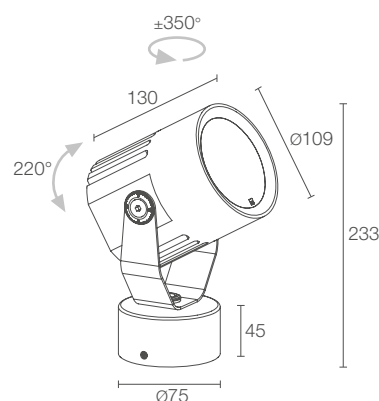

POWER / POWER SUPPLY CODE	20W 230Vac KL2010 ■ ■ ■ E - ■ White KL2010 ■ ■ ■ F - ■ Grey KL2010 ■ ■ ■ H - ■ Anthracite KL2010 ■ ■ ■ T - ■ Cor-ten
CRI	0 - CRI 80 1 - CRI >90
LED COLOUR	F - 2700K 5 - 3000K 9 - 4000K
OPTICS	V - 16° sharp S - 22° M - 38° L - 64°
POWER CABLES	includes 1.5 m neoprene cable H05RN-F 3x1.00 Ø7.0 mm 1 - 5 m
LUMEN OUTPUT AT SOURCE	2280 lm (3000K, CRI 80)
DELIVERED LUMEN OUTPUT	1308 lm (3000K, 38°, CRI 80)
NO. AND TYPE OF LED	1 COB LED 3-step MacAdam, 50000h L90 B10 (Ta 25°C)
MATERIAL	body in aluminium screen in serigraphed, tempered, transparent extra-clear glass
POWER SUPPLY UNIT	built in
MOUNTING	surface mounted (ceiling, wall, ground, spike)
ACCESSORIES	see p. 234
PHOTOMETRIC DATA	see p. 774

POWER / POWER SUPPLY CODE	20W 230Vac KL2110 ■ ■ ■ E - ■ White KL2110 ■ ■ ■ F - ■ Grey KL2110 ■ ■ ■ H - ■ Anthracite KL2110 ■ ■ ■ T - ■ Cor-ten
CRI	0 - CRI 80 1 - CRI >90
LED COLOUR	F - 2700K 5 - 3000K 9 - 4000K
OPTICS	V - 16° sharp S - 22° M - 38° L - 64°
POWER CABLES	includes 1.5 m neoprene cable H05RN-F 3x1.00 Ø7.0 mm 1 - 5 m
LUMEN OUTPUT AT SOURCE	2280 lm (3000K, CRI 80)
DELIVERED LUMEN OUTPUT	1308 lm (3000K, 38°, CRI 80)
NO. AND TYPE OF LED	1 COB LED 3-step MacAdam, 50000h L90 B10 (Ta 25°C)
MATERIAL	body in aluminium screen in serigraphed, tempered, transparent extra-clear glass
POWER SUPPLY UNIT	built in
MOUNTING	surface mounted (ceiling, wall, ground)
ACCESSORIES	see p. 234
PHOTOMETRIC DATA	see p. 774