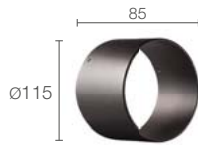

KLEO 2.0 p. 233

WITH BASE FOR CONNECTIONS

KLEO 1.1 p. 232

KLEO 2.1 p. 233

KLEO

KLEO 1.0

POWER / POWER SUPPLY CODE	10W 230Vac KL1010 ■ ■ ■ ■ ■ E - White KL1010 ■ ■ ■ ■ ■ F - Grey KL1010 ■ ■ ■ ■ ■ H - Anthracite KL1010 ■ ■ ■ ■ ■ T - Cor-ten
CRI	0 - CRI 80 1 - CRI >90
LED COLOUR	F - 2700K 5 - 3000K 9 - 4000K
OPTICS	V - 16° sharp S - 16° M - 30° L - 63°
POWER CABLES	includes 1.5 m neoprene cable H05RN-F 3x1.00 Ø7.0 mm 1 - 5 m
LUMEN OUTPUT AT SOURCE	945 lm (3000K, CRI 80)
DELIVERED LUMEN OUTPUT	640 lm (3000K, 30°, CRI 80)
NO. AND TYPE OF LED	1 COB LED 3-step MacAdam, 50000h L90 B10 (Ta 25°C)
MATERIAL	body in aluminium screen in serigraphed, tempered, transparent extra-clear glass
POWER SUPPLY UNIT	built in
MOUNTING	surface mounted (ceiling, wall, ground, spike)
ACCESSORIES	see p. 234
PHOTOMETRIC DATA	see p. 774

POWER / POWER SUPPLY CODE	20W 230Vac KL2110 ■ ■ ■ E - ■ White KL2110 ■ ■ ■ F - ■ Grey KL2110 ■ ■ ■ H - ■ Anthracite KL2110 ■ ■ ■ T - ■ Cor-ten
CRI	0 - CRI 80 1 - CRI >90
LED COLOUR	F - 2700K 5 - 3000K 9 - 4000K
OPTICS	V - 16° sharp S - 22° M - 38° L - 64°
POWER CABLES	includes 1.5 m neoprene cable H05RN-F 3x1.00 Ø7.0 mm 1 - 5 m
LUMEN OUTPUT AT SOURCE	2280 lm (3000K, CRI 80)
DELIVERED LUMEN OUTPUT	1308 lm (3000K, 38°, CRI 80)
NO. AND TYPE OF LED	1 COB LED 3-step MacAdam, 50000h L90 B10 (Ta 25°C)
MATERIAL	body in aluminium screen in serigraphed, tempered, transparent extra-clear glass
POWER SUPPLY UNIT	built in
MOUNTING	surface mounted (ceiling, wall, ground)
ACCESSORIES	see p. 234
PHOTOMETRIC DATA	see p. 774

KLEO

ACCESSORIES

ANTI-GLARE ACCESSORIES

WH0505

Honeycomb louvre
built into the lighting fixture
order together with
the lighting fixture
the honeycomb louvre
can be fitted on all optics
except for the 16° sharp optics