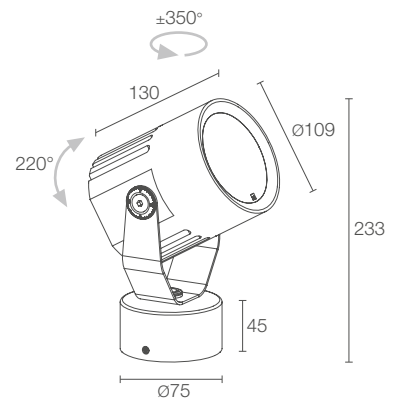

KLEO 2.0 p. 233

WITH BASE FOR CONNECTIONS

KLEO 1.1 p. 232

KLEO 2.1 p. 233

KLEO

KLEO 1.0

POWER / POWER SUPPLY CODE	10W 230Vac KL1010 ■ ■ ■ ■ ■ E - White KL1010 ■ ■ ■ ■ ■ F - Grey KL1010 ■ ■ ■ ■ ■ H - Anthracite KL1010 ■ ■ ■ ■ ■ T - Cor-ten
CRI	0 - CRI 80 1 - CRI >90
LED COLOUR	F - 2700K 5 - 3000K 9 - 4000K
OPTICS	V - 16° sharp S - 16° M - 30° L - 63°
POWER CABLES	includes 1.5 m neoprene cable H05RN-F 3x1.00 Ø7.0 mm 1 - 5 m
LUMEN OUTPUT AT SOURCE	945 lm (3000K, CRI 80)
DELIVERED LUMEN OUTPUT	640 lm (3000K, 30°, CRI 80)
NO. AND TYPE OF LED	1 COB LED 3-step MacAdam, 50000h L90 B10 (Ta 25°C)
MATERIAL	body in aluminium screen in serigraphed, tempered, transparent extra-clear glass
POWER SUPPLY UNIT	built in
MOUNTING	surface mounted (ceiling, wall, ground, spike)
ACCESSORIES	see p. 234
PHOTOMETRIC DATA	see p. 774

KLEO 1.1

POWER / POWER SUPPLY CODE	10W 230Vac KL1110 ■ ■ ■ ■ ■ E - White KL1110 ■ ■ ■ ■ ■ F - Grey KL1110 ■ ■ ■ ■ ■ H - Anthracite KL1110 ■ ■ ■ ■ ■ T - Cor-ten
CRI	0 - CRI 80 1 - CRI >90
LED COLOUR	F - 2700K 5 - 3000K 9 - 4000K
OPTICS	V - 16° sharp S - 16° M - 30° L - 63°
POWER CABLES	includes 1.5 m neoprene cable H05RN-F 3x1.00 Ø7.0 mm 1 - 5 m
LUMEN OUTPUT AT SOURCE	945 lm (3000K, CRI 80)
DELIVERED LUMEN OUTPUT	640 lm (3000K, 30°, CRI 80)
NO. AND TYPE OF LED	1 COB LED 3-step MacAdam, 50000h L90 B10 (Ta 25°C)
MATERIAL	body in aluminium screen in serigraphed, tempered, transparent extra-clear glass
POWER SUPPLY UNIT	built in
MOUNTING	surface mounted (ceiling, wall, ground)
ACCESSORIES	see p. 234
PHOTOMETRIC DATA	see p. 774