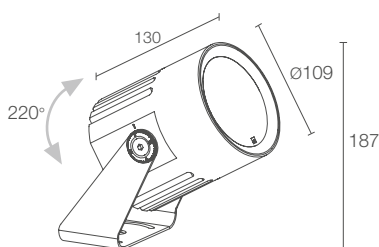

KLEO 2.1

POWER / POWER SUPPLY CODE	20W 230Vac KL2010 ■ ■ ■ E - ■ White KL2010 ■ ■ ■ F - ■ Grey KL2010 ■ ■ ■ H - ■ Anthracite KL2010 ■ ■ ■ T - ■ Cor-ten
CRI	0 - CRI 80 1 - CRI >90
LED COLOUR	F - 2700K 5 - 3000K 9 - 4000K
OPTICS	V - 16° sharp S - 22° M - 38° L - 64°
POWER CABLES	includes 1.5 m neoprene cable H05RN-F 3x1.00 Ø7.0 mm 1 - 5 m
LUMEN OUTPUT AT SOURCE	2280 lm (3000K, CRI 80)
DELIVERED LUMEN OUTPUT	1308 lm (3000K, 38°, CRI 80)
NO. AND TYPE OF LED	1 COB LED 3-step MacAdam, 50000h L90 B10 (Ta 25°C)
MATERIAL	body in aluminium screen in serigraphed, tempered, transparent extra-clear glass
POWER SUPPLY UNIT	built in
MOUNTING	surface mounted (ceiling, wall, ground, spike)
ACCESSORIES	see p. 234
PHOTOMETRIC DATA	see p. 774

POWER / POWER SUPPLY CODE	20W 230Vac KL2110 ■ ■ ■ E - ■ White KL2110 ■ ■ ■ F - ■ Grey KL2110 ■ ■ ■ H - ■ Anthracite KL2110 ■ ■ ■ T - ■ Cor-ten
CRI	0 - CRI 80 1 - CRI >90
LED COLOUR	F - 2700K 5 - 3000K 9 - 4000K
OPTICS	V - 16° sharp S - 22° M - 38° L - 64°
POWER CABLES	includes 1.5 m neoprene cable H05RN-F 3x1.00 Ø7.0 mm 1 - 5 m
LUMEN OUTPUT AT SOURCE	2280 lm (3000K, CRI 80)
DELIVERED LUMEN OUTPUT	1308 lm (3000K, 38°, CRI 80)
NO. AND TYPE OF LED	1 COB LED 3-step MacAdam, 50000h L90 B10 (Ta 25°C)
MATERIAL	body in aluminium screen in serigraphed, tempered, transparent extra-clear glass
POWER SUPPLY UNIT	built in
MOUNTING	surface mounted (ceiling, wall, ground)
ACCESSORIES	see p. 234
PHOTOMETRIC DATA	see p. 774