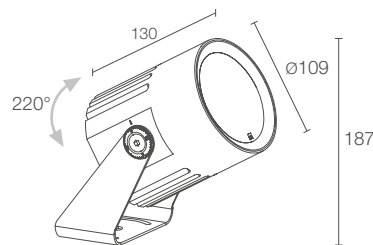

KLEO 2.0 p. 233

WITH BASE FOR CONNECTIONS

KLEO 1.1 p. 232

KLEO 2.1 p. 233

KLEO

KLEO 1.0

POWER / POWER SUPPLY CODE	10W 230Vac KL1010 ■ ■ ■ ■ ■ E - White KL1010 ■ ■ ■ ■ ■ F - Grey KL1010 ■ ■ ■ ■ ■ H - Anthracite KL1010 ■ ■ ■ ■ ■ T - Cor-ten
CRI	0 - CRI 80 1 - CRI >90
LED COLOUR	F - 2700K 5 - 3000K 9 - 4000K
OPTICS	V - 16° sharp S - 16° M - 30° L - 63°
POWER CABLES	includes 1.5 m neoprene cable H05RN-F 3x1.00 Ø7.0 mm 1 - 5 m
LUMEN OUTPUT AT SOURCE	945 lm (3000K, CRI 80)
DELIVERED LUMEN OUTPUT	640 lm (3000K, 30°, CRI 80)
NO. AND TYPE OF LED	1 COB LED 3-step MacAdam, 50000h L90 B10 (Ta 25°C)
MATERIAL	body in aluminium screen in serigraphed, tempered, transparent extra-clear glass
POWER SUPPLY UNIT	built in
MOUNTING	surface mounted (ceiling, wall, ground, spike)
ACCESSORIES	see p. 234
PHOTOMETRIC DATA	see p. 774

KLEO 1.1

POWER / POWER SUPPLY CODE	10W 230Vac KL1110 ■ ■ ■ ■ ■ E - White KL1110 ■ ■ ■ ■ ■ F - Grey KL1110 ■ ■ ■ ■ ■ H - Anthracite KL1110 ■ ■ ■ ■ ■ T - Cor-ten
CRI	0 - CRI 80 1 - CRI >90
LED COLOUR	F - 2700K 5 - 3000K 9 - 4000K
OPTICS	V - 16° sharp S - 16° M - 30° L - 63°
POWER CABLES	includes 1.5 m neoprene cable H05RN-F 3x1.00 Ø7.0 mm 1 - 5 m
LUMEN OUTPUT AT SOURCE	945 lm (3000K, CRI 80)
DELIVERED LUMEN OUTPUT	640 lm (3000K, 30°, CRI 80)
NO. AND TYPE OF LED	1 COB LED 3-step MacAdam, 50000h L90 B10 (Ta 25°C)
MATERIAL	body in aluminium screen in serigraphed, tempered, transparent extra-clear glass
POWER SUPPLY UNIT	built in
MOUNTING	surface mounted (ceiling, wall, ground)
ACCESSORIES	see p. 234
PHOTOMETRIC DATA	see p. 774