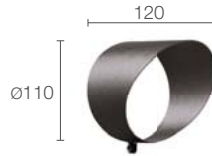

WB1102E - White
WB1102F - Grey
WB1102H - Anthracite
WB1102T - Cor-ten
Asymmetrical snout