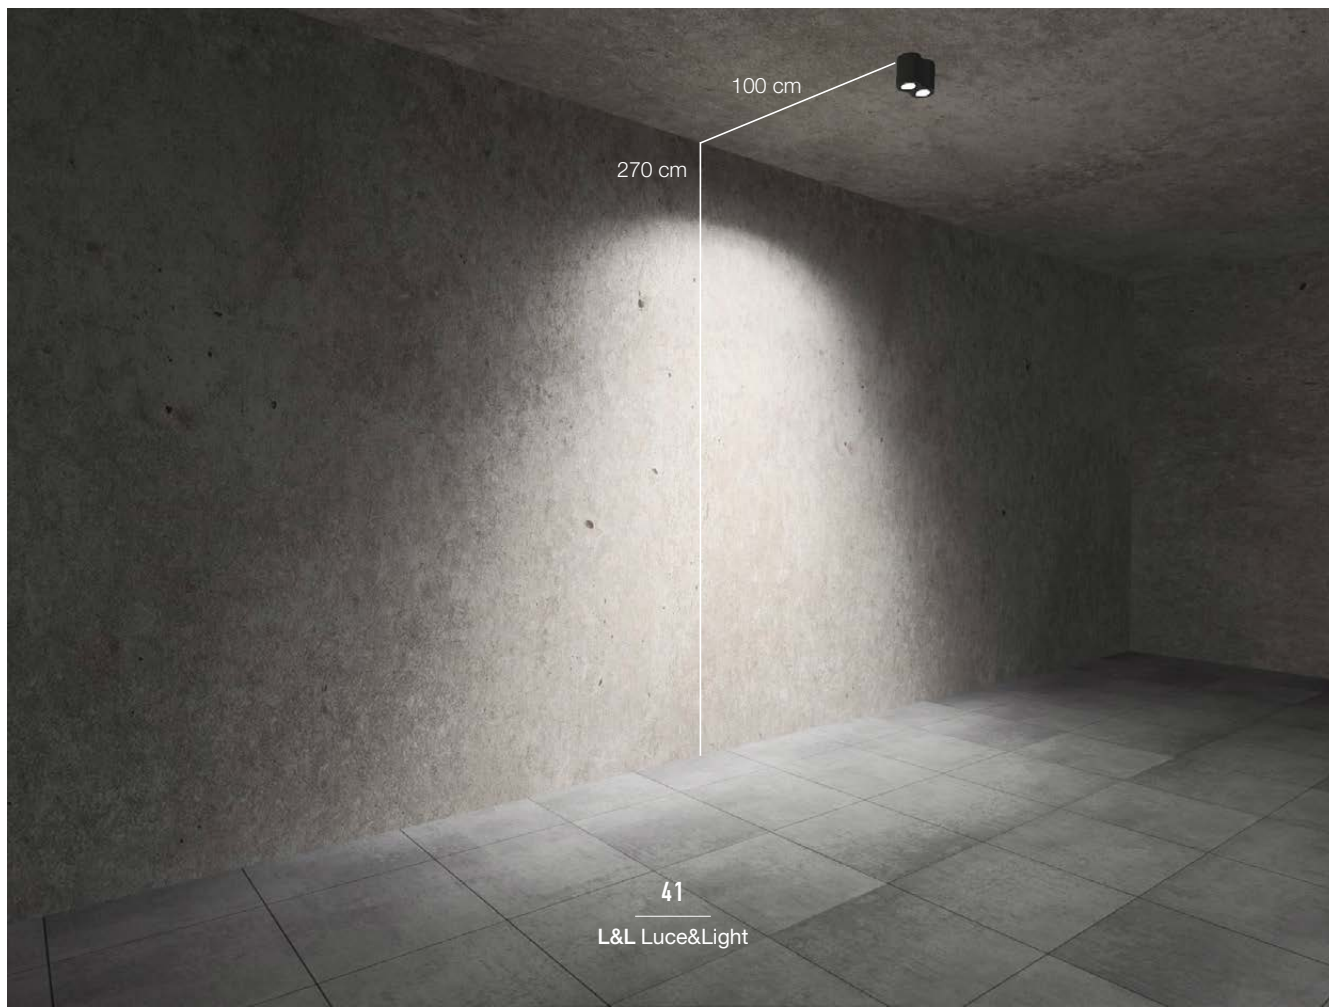

#### WUNT39A01

Wi-Fi light control kit  
(Intono C IN 3.8)

∨  
**INTONO C IN 3.3**  
20W, asymmetrical optics

**POWER SUPPLY UNITS** Intono C IN 3.8

Max no. fixtures	PSU	IP
1...n	24Vdc	20
1...n	24Vdc	67

∨  
**INTONO C IN 3.3**  
20W, asymmetrical optics