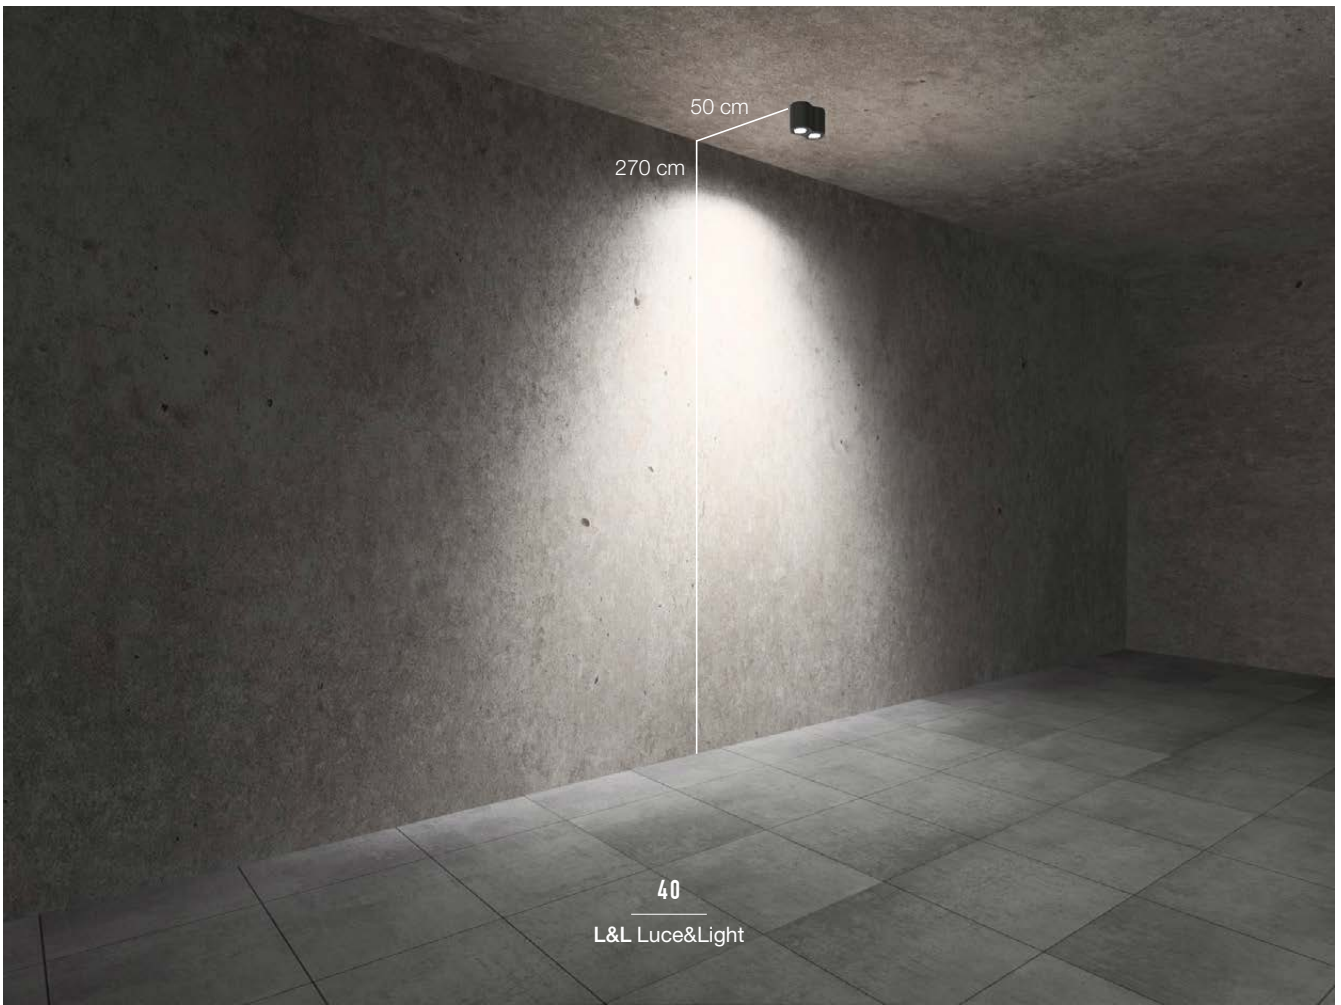

#### WUNT39A01

Wi-Fi light control kit  
(Intono C IN 3.8)

∨  
**INTONO C IN 3.3**  
20W, asymmetrical optics

**POWER SUPPLY UNITS** Intono C IN 3.8

Max no. fixtures	PSU	IP
1...n	24Vdc	20
1...n	24Vdc	67

∨  
**INTONO C IN 3.3**  
20W, asymmetrical optics