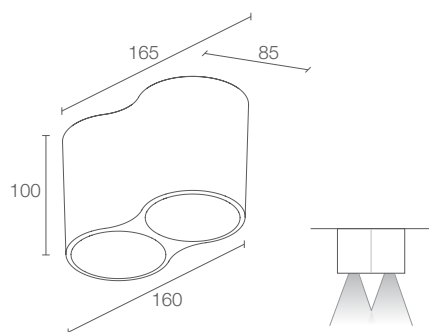

INTONO C IN 3.3

20W 230Vac

NC3310 0 0 0 0 B White  
 NC3310 0 0 0 0 N Black  
 NC3310 0 0 0 0 Z Antique bronze  
 NC3310 0 0 0 0 7 Primer

0 - CRI 80  
 1 - CRI >90

0 - on/off  
 D - DALI  
 R - 0/1-10V

0 - not present  
 1 - present  
 (not compatible with the asymmetrical optics)