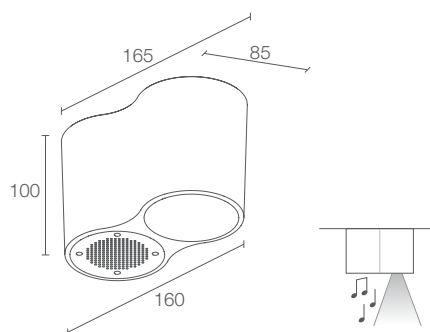

9W 24Vdc

NC3800 00 00 M9 B White
NC3800 00 00 M9 N Black
NC3800 00 00 M9 Z Antique bronze
NC3800 00 00 M9 7 Primer

0 - CRI 80
1 - CRI >90

0 - not present
1 - present

F - 2700K
5 - 3000K
9 - 4000K

20°

988 lm (3000K, CRI 80)

783 lm (3000K, 20°, CRI 80)

1 high power density COB LED
2-step MacAdam, 50000h L95 B10 (Ta 25°C)

body in die-cast aluminium
screen in black-serigraphed, transparent, tempered
extra-clear glass

not included, see p. 41

surface mounted (ceiling)

see p. 40

easy installation thanks to 4-point
magnetic attachment

version compatible with Google Home
or Amazon Echo available on request
for voice command control

see p. 102