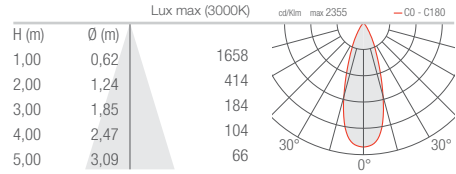

MM - 34° CRI 80