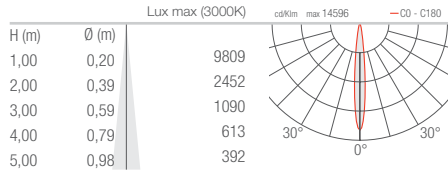

INTONO C IN

INDOOR CEILING MOUNTED

INTONO C IN 2.3

TT - 11° CRI 80