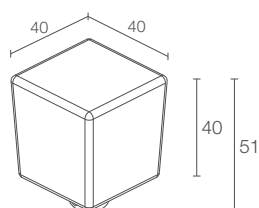

# ICE LED

OUTDOOR STEP LIGHTS  
LIGHT POINT FOR GARDENS AND FLOWERBEDS

Surface installation

Installation flush  
with ground

ICE LED 1.0

ICE LED 1.1

<b>POWER / POWER SUPPLY CODE</b>	max 1W max 350mA <b>LE1011</b> ■ D A V - ■
<b>LED COLOUR</b>	F - 2700K 5 - 3000K 9 - 4000K 0 - 5000K 1 - blue
<b>POWER CABLES</b>	includes 1.5 m neoprene cable H05RN-F 2x0.35/0.75 Ø6.3 mm 1 - 5 m 2 - 10 m 3 - 15 m 4 - 20 m
<b>OPTICS</b>	diffuse
<b>LUMEN OUTPUT AT SOURCE</b>	110 lm (3000K, 350mA)
<b>DELIVERED LUMEN OUTPUT</b>	89 lm (3000K, 350mA)
<b>NO. AND TYPE OF LED</b>	1 power LED 1/4 ANSI BIN (white LED colour) 50000h L90 B10 (Ta 25°C)
<b>MATERIAL</b>	body in anodized aluminium and sandblasted glass
<b>POWER SUPPLY UNIT</b>	not included, see p. 386 and 844
<b>WIRING</b>	series
<b>MOUNTING</b>	recessed (wall, ground) surface mounted (ground)
<b>ACCESSORIES</b>	see p. 386
<b>PHOTOMETRIC DATA</b>	see p. 771

<b>POWER / POWER SUPPLY CODE</b>	max 1W max 350mA <b>LE1111</b> ■ D A V - ■
<b>LED COLOUR</b>	F - 2700K 5 - 3000K 9 - 4000K 0 - 5000K 1 - blue
<b>POWER CABLES</b>	includes 1.5 m neoprene cable H05RN-F 2x0.35/0.75 Ø6.3 mm 1 - 5 m 2 - 10 m 3 - 15 m 4 - 20 m
<b>OPTICS</b>	diffuse
<b>LUMEN OUTPUT AT SOURCE</b>	110 lm (3000K, 350mA)
<b>DELIVERED LUMEN OUTPUT</b>	89 lm (3000K, 350mA)
<b>NO. AND TYPE OF LED</b>	1 power LED 1/4 ANSI BIN (white LED colour) 50000h L90 B10 (Ta 25°C)
<b>MATERIAL</b>	body in anodized aluminium and sandblasted glass
<b>POWER SUPPLY UNIT</b>	not included, see p. 386 and 844
<b>WIRING</b>	series
<b>MOUNTING</b>	recessed (wall, ground) surface mounted (ground)
<b>ACCESSORIES</b>	see p. 386
<b>PHOTOMETRIC DATA</b>	see p. 771