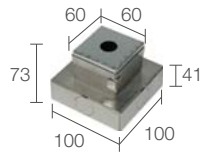

WC0411
Outer casing
(Ice LED 1.1)

POWER CABLES

the choice of power cable is included in the configuration of the code for the lighting fixture

- -1 length 5 m
- -2 length 10 m
- -3 length 15 m
- -4 length 20 m

Neoprene cables
H05RN-F 2x0.35/0.75 Ø6.3 mm IPS

POWER SUPPLY UNITS

220mA

Max no. fixtures	PSU	IP	Page
1/9	A19220TC	20	844

350mA

Max no. fixtures	PSU	IP	Page
1/3	A13350VL	20	845
1/15	ACUNI020T1	20	844 845
3/9	A19350QL	20	845
5/12	A312350QL	20	845
1/12 dimmer	ADUNITC	20	848 849 850
2/6	A16350IP67	67	845
5/12	A312350IP67	67	845