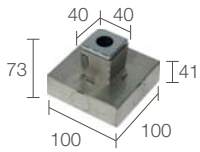

ICE LED

ACCESSORIES AND POWER SUPPLY UNITS

ACCESSORIES FOR INSTALLATION

WC0410
Outer casing
(Ice LED 1.0)