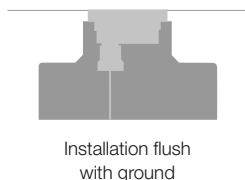

SQUARE COVER

GOCCIA 2.1 p. 380
constant current
max 3W max 350mA

GOCCIA 2.7 p. 381
constant voltage
2W 24Vdc

GOCCIA

GOCCIA 2.0

GOCCIA 2.1

Ø 45 mm
H 35 mm

Ø 45 mm
H 35 mm