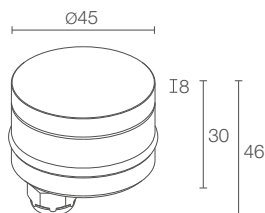

SQUARE COVER

GOCCIA 2.1 p. 380
constant current
max 3W max 350mA

GOCCIA 2.7 p. 381
constant voltage
2W 24Vdc

GOCCIA

GOCCIA 2.0

GOCCIA 2.1

Ø 45 mm
H 35 mm

Ø 45 mm
H 35 mm

POWER CABLES	includes 1.5 m FEP+RUB cable (equivalent to H05RN-F) 6x0.50/0.50 Ø6.3 mm 1 - 5 m 2 - 10 m 3 - 15 m 4 - 20 m
---------------------	---

OPTICS	diffuse
LUMEN OUTPUT AT SOURCE	72 lm, R: 22 lm G: 40 lm B: 10 lm (350mA)
DELIVERED LUMEN OUTPUT	36 lm, R: 13 lm G: 17 lm B: 6 lm (350mA)
NO. AND TYPE OF LED	1 full-colour LED 50000h L90 B10 (Ta 25°C)
MATERIAL	body in anodized aluminium screen in sandblasted extra-clear glass
POWER SUPPLY UNIT	not included, see p. 382 and 844
WIRING	series
MOUNTING	recessed (wall, ground)
ACCESSORIES	see p. 382
NOTES	outer casing available in non-standard sizes on request
PHOTOMETRIC DATA	

GOCCIA 2.6

Ø 45 mm
H 35 mm

CE, LED, III, kg 500, kg 0.20, IP67, IK10
A, A+, A++, IPS, T max 40°C

2W 24Vdc

GA2600 ■ D V - ■

■ F - 2700K
5 - 3000K
9 - 4000K
1 - blue

■ includes 1.5 m neoprene cable
H05RN-F 2x0.35/0.75 Ø6.3 mm
1 - 5 m
2 - 10 m
3 - 15 m
4 - 20 m

recessed (wall, ground)

see p. 382

outer casing available in non-standard
sizes on request

see p. 770

GOCCIA 2.7

Ø 45 mm
H 35 mm

CE, LED, III, kg 500, kg 0.20, IP67, IK10
A, A+, A++, IPS, T max 40°C

2W 24Vdc