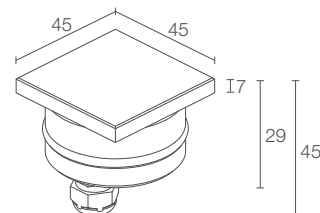

SQUARE COVER

GOCCIA 2.1 p. 380
constant current
max 3W max 350mA

GOCCIA 2.7 p. 381
constant voltage
2W 24Vdc

GOCCIA

GOCCIA 2.0

GOCCIA 2.1

Ø 45 mm
H 35 mm

Ø 45 mm
H 35 mm

POWER CABLES	includes 1.5 m FEP+RUB cable (equivalent to H05RN-F) 6x0.50/0.50 Ø6.3 mm 1 - 5 m 2 - 10 m 3 - 15 m 4 - 20 m
---------------------	---

OPTICS	diffuse
LUMEN OUTPUT AT SOURCE	72 lm, R: 22 lm G: 40 lm B: 10 lm (350mA)
DELIVERED LUMEN OUTPUT	36 lm, R: 13 lm G: 17 lm B: 6 lm (350mA)
NO. AND TYPE OF LED	1 full-colour LED 50000h L90 B10 (Ta 25°C)
MATERIAL	body in anodized aluminium screen in sandblasted extra-clear glass
POWER SUPPLY UNIT	not included, see p. 382 and 844
WIRING	series
MOUNTING	recessed (wall, ground)
ACCESSORIES	see p. 382
NOTES	outer casing available in non-standard sizes on request
PHOTOMETRIC DATA	

GOCCIA 2.6

Ø 45 mm
H 35 mm

CE, LED, III, kg 500, kg 0.20, IP67, IK10
A, A+, A++, IPS, T max 40°C

2W 24Vdc

GA2600 ■ D V - ■

■ F - 2700K
5 - 3000K
9 - 4000K
1 - blue

■ includes 1.5 m neoprene cable
H05RN-F 2x0.35/0.75 Ø6.3 mm
1 - 5 m
2 - 10 m
3 - 15 m
4 - 20 m

recessed (wall, ground)

see p. 382

outer casing available in non-standard
sizes on request

see p. 770

GOCCIA 2.7

Ø 45 mm
H 35 mm

CE, LED, III, kg 500, kg 0.20, IP67, IK10
A, A+, A++, IPS, T max 40°C

2W 24Vdc