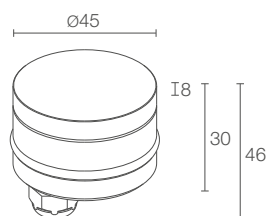

SQUARE COVER

GOCCIA 2.1 p. 380
constant current
max 3W max 350mA

GOCCIA 2.7 p. 381
constant voltage
2W 24Vdc

GOCCIA

GOCCIA 2.0

GOCCIA 2.1

Ø 45 mm
H 35 mm

Ø 45 mm
H 35 mm

POWER / POWER SUPPLY CODE	max 3W max 350mA GA2031 6 D A V - ■
LED COLOUR	RGB

POWER / POWER SUPPLY CODE	max 3W max 350mA GA2131 6 D A V - ■
LED COLOUR	RGB

POWER CABLES	includes 1.5 m FEP+RUB cable (equivalent to H05RN-F) 6x0.50/0.50 Ø6.3 mm 1 - 5 m 2 - 10 m 3 - 15 m 4 - 20 m
---------------------	---

POWER CABLES	includes 1.5 m FEP+RUB cable (equivalent to H05RN-F) 6x0.50/0.50 Ø6.3 mm 1 - 5 m 2 - 10 m 3 - 15 m 4 - 20 m
---------------------	---

OPTICS	diffuse
LUMEN OUTPUT AT SOURCE	72 lm, R: 22 lm G: 40 lm B: 10 lm (350mA)
DELIVERED LUMEN OUTPUT	36 lm, R: 13 lm G: 17 lm B: 6 lm (350mA)
NO. AND TYPE OF LED	1 full-colour LED 50000h L90 B10 (Ta 25°C)
MATERIAL	body in anodized aluminium screen in sandblasted extra-clear glass
POWER SUPPLY UNIT	not included, see p. 382 and 844
WIRING	series
MOUNTING	recessed (wall, ground)
ACCESSORIES	see p. 382
NOTES	outer casing available in non-standard sizes on request
PHOTOMETRIC DATA	

GOCCIA 2.6

Ø 45 mm
H 35 mm

CE, LED, III, kg 500, kg 0.20, IP67, IK10
A, A+, A++, IPS, T max 40°C

2W 24Vdc

GA2600 ■ D V - ■

■ F - 2700K
5 - 3000K
9 - 4000K
1 - blue

■ includes 1.5 m neoprene cable
H05RN-F 2x0.35/0.75 Ø6.3 mm
1 - 5 m
2 - 10 m
3 - 15 m
4 - 20 m