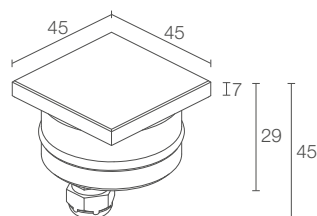

GOCCIA 2.6

Ø 45 mm
H 35 mm

CE, LED, III, kg 500, kg 0.20, IP67, IK10
A, A+, A++, IPS, T max 40°C

2W 24Vdc

GA2600 ■ D V - ■

■ F - 2700K
5 - 3000K
9 - 4000K
1 - blue

■ includes 1.5 m neoprene cable
H05RN-F 2x0.35/0.75 Ø6.3 mm
1 - 5 m
2 - 10 m
3 - 15 m
4 - 20 m

recessed (wall, ground)

see p. 382

outer casing available in non-standard
sizes on request

see p. 770

GOCCIA 2.7

Ø 45 mm
H 35 mm

CE, LED, III, kg 500, kg 0.20, IP67, IK10
A, A+, A++, IPS, T max 40°C

2W 24Vdc