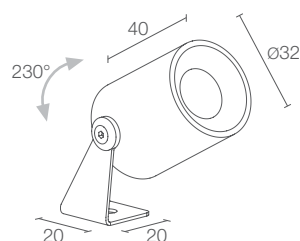

LUMEN OUTPUT AT SOURCE	105 lm (3000K, 350mA)
DELIVERED LUMEN OUTPUT	51 lm (3000K, 350mA, 36°)
NO. AND TYPE OF LED	1 power LED 3-step MacAdam, 50000h L90 B10 (Ta 25°C)
MATERIAL	body in anticorodal aluminium bracket in aluminium
POWER SUPPLY UNIT	not included, see p. 82 and 83
POWER CABLE	includes 1.5 m PVC cable HT105° 2x0.20 Ø3.0 mm
WIRING	series
MOUNTING	surface mounted (ceiling, wall, shelf, shop window)
ACCESSORIES	see p. 82
FEATURES	CRI >90
PHOTOMETRIC DATA	see p. 100

GEM 1.1

CE LED TECH III kg 0.039 IP40
A A+ A++

max 2.5W max 700mA
GE1120100 0 B White
GE1120100 0 P Pearl chrome
GE1120100 0 N Black

■	0 - not present 1 - present
■	F - 2700K 5 - 3000K 9 - 4000K
■	S - 17° M - 23° F - 32° L - 42°
260 lm (3000K, 700mA)	
160 lm (3000K, 700mA, 23°)	
1 power LED 2-step MacAdam, 50000h L90 B10 (Ta 25°C)	
body in anticorodal aluminium bracket in aluminium	
not included, see p. 82 and 83	
includes 1.5 m PVC cable HT105° 2x0.20 Ø3.0 mm	
series	
surface mounted (ceiling, wall, shelf, shop window)	
see p. 82	
CRI >90	
see p. 100	

GEM 2.1

CE LED TECH III kg 0.073 IP40
A A+ A++ PID

max 4.5W max 350mA
GE2120100 0 B White
GE2120100 0 P Pearl chrome
GE2120100 0 N Black

■	0 - not present 1 - present
■	F - 2700K 5 - 3000K 9 - 4000K
■	S - 16° M - 23° F - 33° L - 42°
452 lm (3000K, 350mA)	
280 lm (3000K, 350mA, 23°)	
1 high intensity power LED 3-step MacAdam, 50000h L90 B10 (Ta 25°C)	
body in anticorodal aluminium bracket in aluminium	
not included, see p. 82 and 83	
includes 1.5 m PVC cable HT105° 2x0.20 Ø3.0 mm	
series	
surface mounted (ceiling, wall, shelf, shop window)	
see p. 82	
CRI >90	
see p. 100	