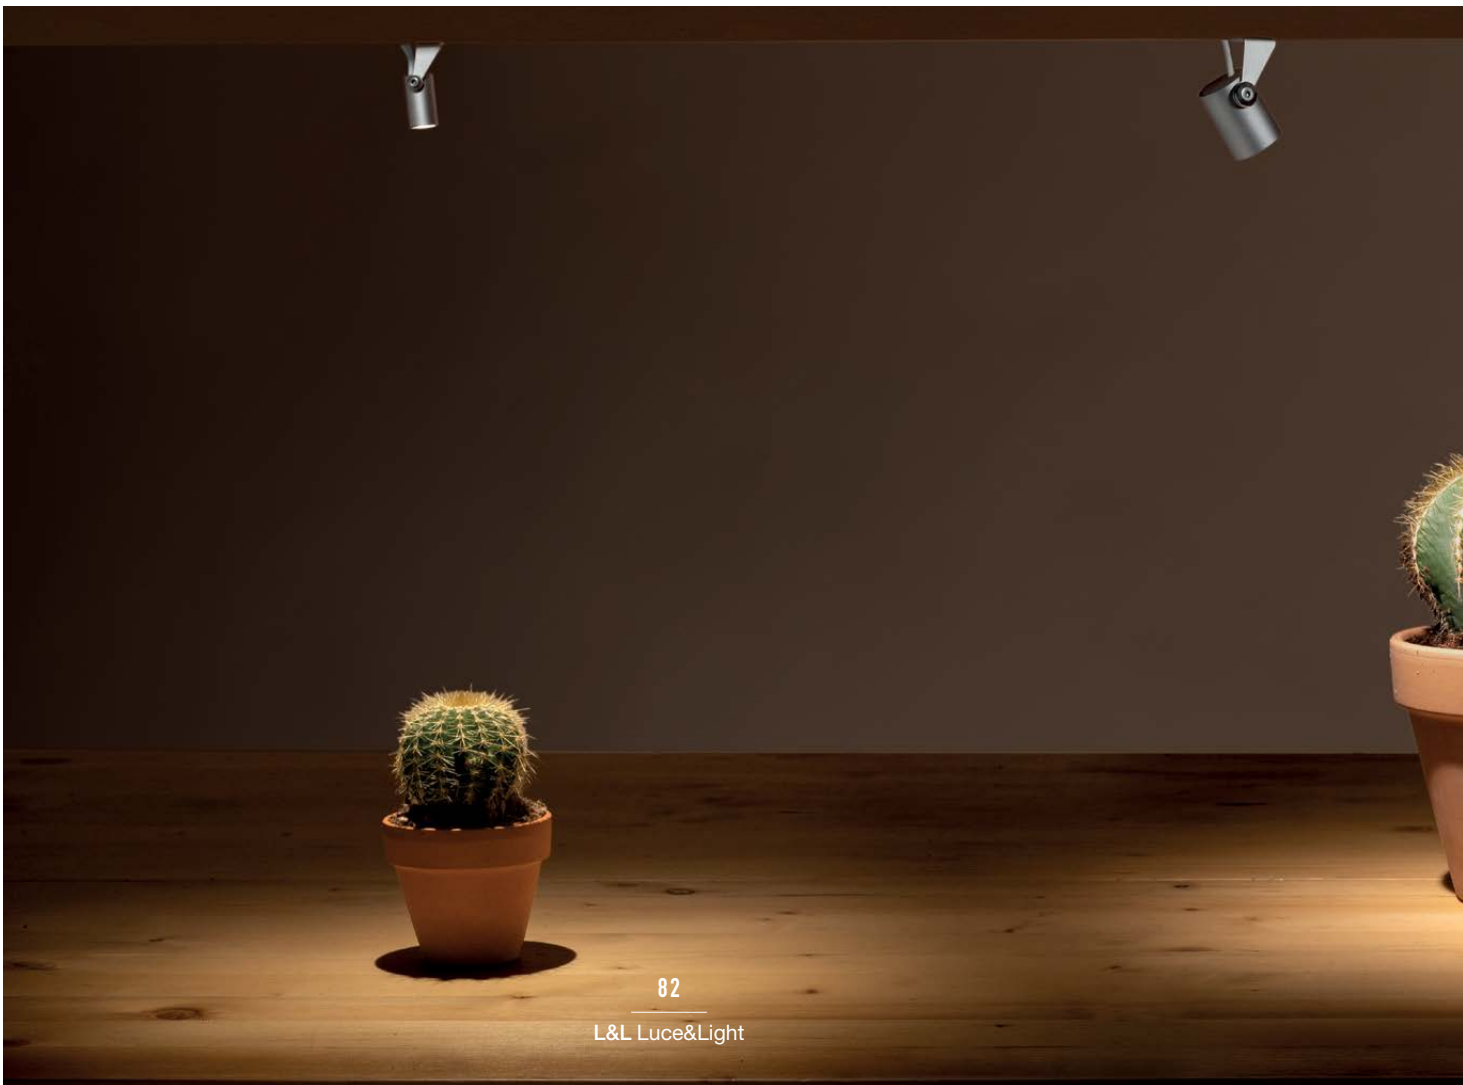

GEM

ACCESSORIES AND POWER SUPPLY UNITS

POWER CABLES

PVC cable
HT105° 2x0.20 Ø3.0 mm
your choice of length

WF0600 - Grey
WF4000 - Black

order together with the lighting fixture

CONTROL GEAR

Low-voltage converter with
350 mm cable to be used with
constant-voltage power supply unit.
Output: 350mA constant, max 8.4W

WFA024350

(Gem Mini 1, Gem 1.1 / 2.1)

Low-voltage converter with
350 mm cable to be used with
constant-voltage power supply unit.
Output: 500mA constant, max 12W

WFA024500

(Gem 1.1)

Low-voltage converter with
350 mm cable to be used with
constant-voltage power supply unit.
Output: 700mA constant, max 16.8W

WFA024700

(Gem 1.1)