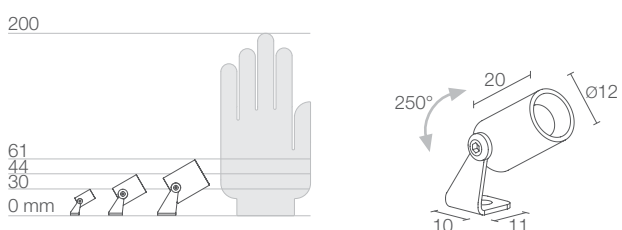

GEM

INDOOR PROJECTOR
SHOWCASES IN MUSEUMS, PRIVATE HOMES AND RETAIL SETTINGS

narrow medium wide

2700K 3000K 4000K

Ø12 mm

Ø22 mm

Ø32 mm

NEW GEM MINI 1.0 p. 80
max 1W max 350mA

NEW GEM 1.1 p. 81
max 2.5W max 700mA

NEW GEM 2.1 p. 81
max 4.5W max 350mA

GEM

✓
GEM 1
 3000K, 2.5W, 42°, black

Project by / Studio ARCHH Lorenzo Agnese
 Giovanni Guerrieri
 Photo by / Alessio Tamborini
 The Coeclerici Gallery - Galata Maritime Museum
 Genoa, Italy

GEM MINI 1

POWER / POWER SUPPLY CODE

max 1W max 350mA
GE01201000 ■ 0 ■ B White
GE01201000 ■ 0 ■ P Pearl chrome
GE01201000 ■ 0 ■ N Black

■ **HONEYCOMB LOUVRE**

■ LED COLOUR	F - 2700K 5 - 3000K 9 - 4000K
■ OPTICS	M - 23° F - 36° L - 48°

LUMEN OUTPUT AT SOURCE	105 lm (3000K, 350mA)
DELIVERED LUMEN OUTPUT	51 lm (3000K, 350mA, 36°)
NO. AND TYPE OF LED	1 power LED 3-step MacAdam, 50000h L90 B10 (Ta 25°C)
MATERIAL	body in anticorodal aluminium bracket in aluminium
POWER SUPPLY UNIT	not included, see p. 82 and 83
POWER CABLE	includes 1.5 m PVC cable HT105° 2x0.20 Ø3.0 mm
WIRING	series
MOUNTING	surface mounted (ceiling, wall, shelf, shop window)
ACCESSORIES	see p. 82
FEATURES	CRI >90
PHOTOMETRIC DATA	see p. 100