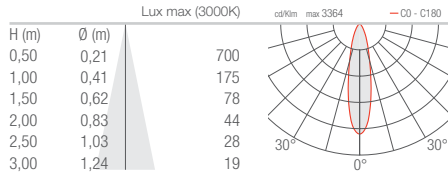

GEM

INDOOR PROJECTORS

GEM MINI 1

M - 23°