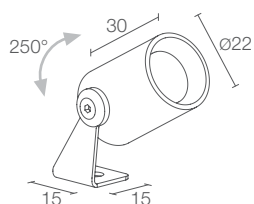

GEM 1.1

CE LED TECH III kg 0.039 IP40
A A+ A++

max 2.5W max 700mA
GE1120100 0 B White
GE1120100 0 P Pearl chrome
GE1120100 0 N Black

■	0 - not present 1 - present
■	F - 2700K 5 - 3000K 9 - 4000K
■	S - 17° M - 23° F - 32° L - 42°
260 lm (3000K, 700mA)	
160 lm (3000K, 700mA, 23°)	
1 power LED 2-step MacAdam, 50000h L90 B10 (Ta 25°C)	
body in anticorodal aluminium bracket in aluminium	
not included, see p. 82 and 83	
includes 1.5 m PVC cable HT105° 2x0.20 Ø3.0 mm	
series	
surface mounted (ceiling, wall, shelf, shop window)	
see p. 82	
CRI >90	
see p. 100