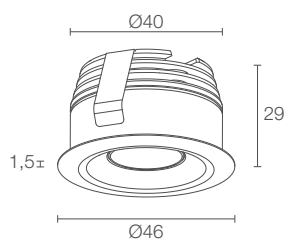

ESEM MID 1.0