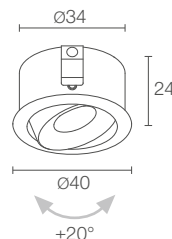

2W 24Vdc

ME1700 ■ B White
ME1700 ■ N Black
ME1700 ■ A Anodized grey

F	2700K
5	3000K
9	4000K
0	5000K
S	14° tilttable ±20°
M	27° tilttable ±20°
145 lm (3000K)	
125 lm (3000K, 27°)	
1 power LED 1/4 ANSI BIN, 50000h L90 B10 (Ta 25°C)	
body in aluminium	
not included, see p. 512	
includes 1.5 m PVC cable FROR 2x0.35/0.35 Ø3.5 mm	
parallel	
recessed (ceiling, shelf)	
see p. 760