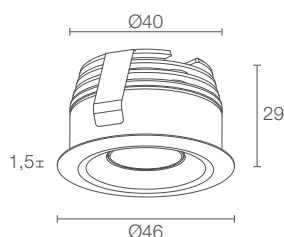

ESEM MID 1.6

3W 24Vdc
EM1600 ■ **B** White
EM1600 ■ **N** Black
EM1600 ■ **A** Anodized grey

■ **F** - 2700K
5 - 3000K
9 - 4000K
0 - 5000K

■ **S** - 11°
M - 22°
L - 30°
W - 20°x45°

309 lm (3000K)

220 lm (3000K, 22°)

3 power LEDs
1/4 ANSI BIN, 50000h L95 B10 (Ta 25°C)

body and trim in aluminium

not included, see p. 512

includes 1.5 m PVC cable
FROR 2x0.35/0.35 Ø3.5 mm

parallel

recessed (ceiling, wall, shelf)

IP44 version available on request

see p. 760