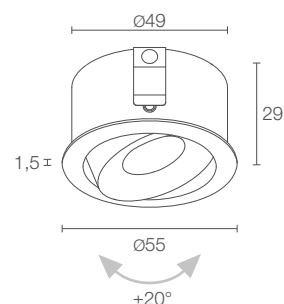

ESEM MID

ESEM MID 1.0

20°x45° optics

ESEM MID 1.1

POWER / POWER SUPPLY CODE	max 3W max 350mA EM1031 ■ B White EM1031 ■ N Black EM1031 ■ A Anodized grey
LED COLOUR	F - 2700K 5 - 3000K 9 - 4000K 0 - 5000K
OPTICS	S - 11° M - 22° L - 30° W - 20°x45°
LUMEN OUTPUT AT SOURCE	309 lm (3000K, 350mA)
DELIVERED LUMEN OUTPUT	220 lm (3000K, 350mA, 22°)
NO. AND TYPE OF LED	3 power LEDs 1/4 ANSI BIN, 50000h L95 B10 (Ta 25°C)
MATERIAL	body and trim in aluminium
POWER SUPPLY UNIT	not included, see p. 512 and 844
POWER CABLES	includes 1.5 m PVC cable FROR 2x0.35 Ø3.5 mm
WIRING	series
MOUNTING	recessed (ceiling, wall, shelf)
NOTES	IP44 version available on request
PHOTOMETRIC DATA	see p. 760