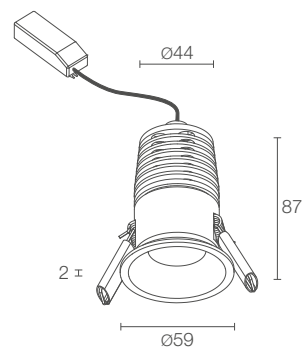

ESEM 3

✓
ESEM 3.1
3000K, 8W, 20°, white

Interior design by / Cristian Turra
Photo by / Alessio Tamborini
Private residence, Brescia, Italy

ESEM 3.0

Ø 170 mm
H 150 mm

Ø 50 mm

CE LED TEC DALI kg 0.25 IP40 IP44 installed
A A+ A++

POWER / POWER SUPPLY CODE

8W 230Vac
ES3010 ■ ■ **B** White
ES3010 ■ ■ **N** Black

8W 230Vac DALI + PUSH
ES3010 ■ ■ **BD** White
ES3010 ■ ■ **ND** Black

LED COLOUR	F - 2700K 5 - 3000K 9 - 4000K
OPTICS	S - 20° M - 30° L - 54°
LUMEN OUTPUT AT SOURCE	512 lm (3000K)
DELIVERED LUMEN OUTPUT	425 lm (3000K, 30°)
NO. AND TYPE OF LED	1 multichip power LED 2-step MacAdam, 50000h L90 B10 (Ta 25°C)
MATERIAL	body and trim in aluminium
POWER SUPPLY UNIT	included and wired
POWER CABLES	includes 0.30 m cable
MOUNTING	recessed (ceiling)
PHOTOMETRIC DATA	see p. 761