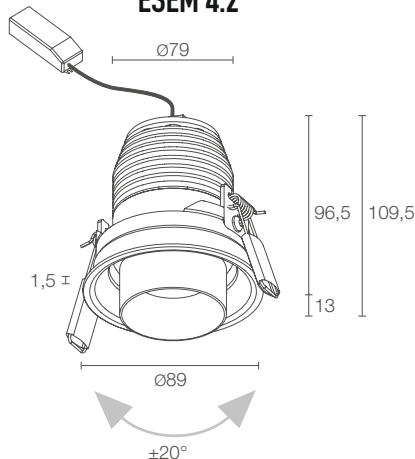

body and trim in aluminium

included and wired

includes 0.30 m cable

recessed (ceiling)

see p. 761

ESEM 4.2

Ø 200 mm
H 200 mm

Ø 80 mm