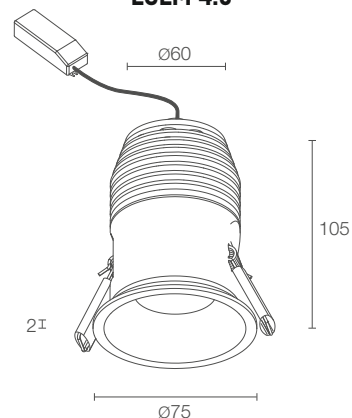

body and trim in aluminium

included and wired

includes 0.30 m cable

recessed (ceiling)

see p. 761

ESEM 4

ESEM 4.0

✓
ESEM 4.2
3000K, 14W, 24°, white