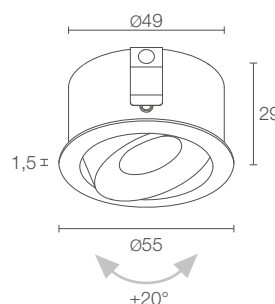

ESEM MID 1.7