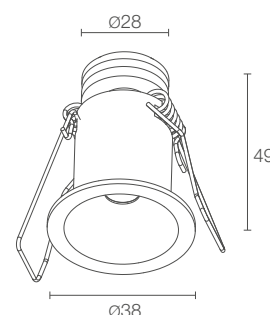

IP44 version available on request

see p. 760

506

L&L Luce&Light

ESEM 2

ESEM 2.0

Ø 130 mm
H 90 mm

ESEM 2.6

Ø 130 mm
H 90 mm

POWER / POWER SUPPLY CODE	max 2W max 500mA ES2012 ■ ■ E B White
LED COLOUR	F - 2700K 5 - 3000K 9 - 4000K 0 - 5000K
OPTICS	S - 16° M - 36° L - 80°
LUMEN OUTPUT AT SOURCE	145 lm (3000K, 500mA)
DELIVERED LUMEN OUTPUT	122 lm (3000K, 500mA, 36°)
NO. AND TYPE OF LED	1 power LED 1/4 ANSI BIN, 50000h L90 B10 (Ta 25°C)
MATERIAL	body in aluminium
POWER SUPPLY UNIT	not included, see p. 512 and 844
POWER CABLES	includes 1.5 m PVC cable FROR 2x0.35 Ø3.5 mm
WIRING	series
MOUNTING	recessed (ceiling)
ACCESSORIES	see p. 512
PHOTOMETRIC DATA	see p. 760