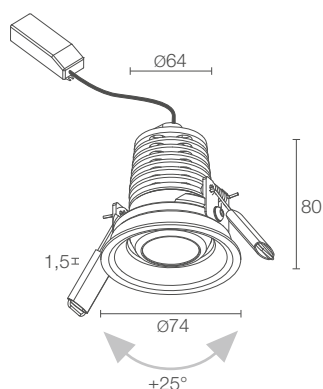

Ø 180 mm
H 150 mm

Ø 65 mm

CE LED DALI kg 0.30 IP40
A A+ A++

8W 230Vac

ES3100 ■ **B** White
ES3100 ■ **N** Black

8W 230Vac 1-10V + PUSH

ES3100 ■ **BR** White
ES3100 ■ **NR** Black

8W 230Vac DALI + PUSH

ES3100 ■ **BD** White
ES3100 ■ **ND** Black

■ **F** - 2700K
5 - 3000K
9 - 4000K

■ **S** - 20° tilttable ±25°
M - 30° tilttable ±25°
L - 54° tilttable ±25°

512 lm (3000K)

425 lm (3000K, 30°)

1 multichip power LED
2-step MacAdam, 50000h L90 B10 (Ta 25°C)

body and trim in aluminium

included and wired

includes 0.30 m cable

recessed (ceiling)

see p. 761