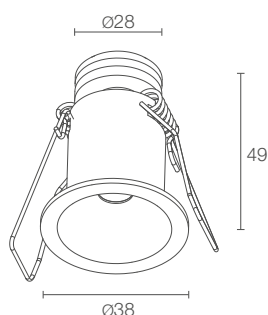

IP44 version available on request

see p. 760

506

L&L Luce&Light

ESEM 2

ESEM 2.0

Ø 130 mm
H 90 mm

ESEM 2.6

Ø 130 mm
H 90 mm

POWER / POWER SUPPLY CODE	max 2W max 500mA ES2012 ■ ■ E B White
LED COLOUR	F - 2700K 5 - 3000K 9 - 4000K 0 - 5000K
OPTICS	S - 16° M - 36° L - 80°
LUMEN OUTPUT AT SOURCE	145 lm (3000K, 500mA)
DELIVERED LUMEN OUTPUT	122 lm (3000K, 500mA, 36°)
NO. AND TYPE OF LED	1 power LED 1/4 ANSI BIN, 50000h L90 B10 (Ta 25°C)
MATERIAL	body in aluminium
POWER SUPPLY UNIT	not included, see p. 512 and 844
POWER CABLES	includes 1.5 m PVC cable FROR 2x0.35 Ø3.5 mm
WIRING	series
MOUNTING	recessed (ceiling)
ACCESSORIES	see p. 512
PHOTOMETRIC DATA	see p. 760