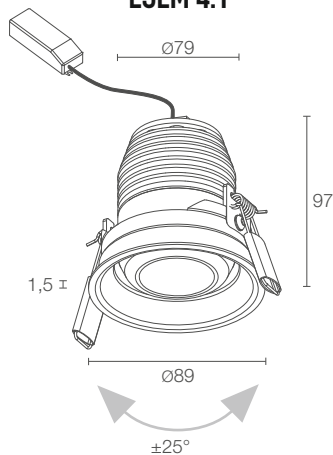

Ø 200 mm
H 200 mm

Ø 80 mm

CE LED TECH kg 0.50 IP40

A A+ A++

14W 230Vac
ES4100 ■ **B** White
ES4100 ■ **N** Black

14W 230Vac 1-10V + PUSH
ES4100 ■ **BR** White
ES4100 ■ **NR** Black

14W 230Vac DALI + PUSH
ES4100 ■ **BD** White
ES4100 ■ **ND** Black

14W 230Vac MAINS DIMMING
ES4100 ■ **BT** White
ES4100 ■ **NT** Black

■ **F** - 2700K
5 - 3000K
9 - 4000K

■ **M** - 20° tilttable ±25°
L - 40° tilttable ±25°

1219 lm (3000K)

957 lm (3000K, 20°)

1 multichip power LED
2-step MacAdam, 50000h L85 B10 (Ta 25°C)

body and trim in aluminium

included and wired

includes 0.30 m cable

recessed (ceiling)

see p. 761