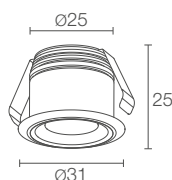

2W 24Vdc

ME1600 ■ B White
ME1600 ■ N Black
ME1600 ■ A Anodized grey

F	2700K
5	3000K
9	4000K
0	5000K
S	14°
M	27°
145 lm (3000K)	
125 lm (3000K, 27°)	
1 power LED 1/4 ANSI BIN, 50000h L90 B10 (Ta 25°C)	
body in aluminium	
not included, see p. 512	
includes 1.5 m PVC cable FROR 2x0.35/0.35 Ø3.5 mm	
parallel	
recessed (ceiling, shelf)	
see p. 760