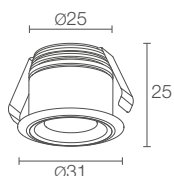

ESEM MINI 1.1