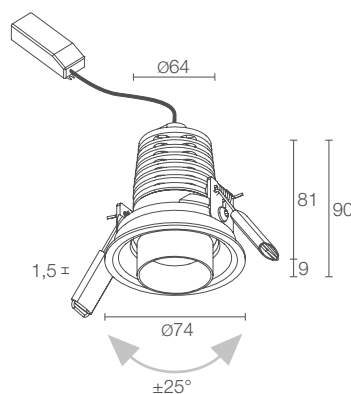

1 multichip power LED
2-step MacAdam, 50000h L90 B10 (Ta 25°C)

body and trim in aluminium

included and wired

includes 0.30 m cable

recessed (ceiling)

see p. 761

ESEM 3.2

Ø 180 mm
H 150 mm