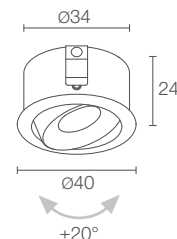

Ø89 mm

ESEM 4.2 p. 511
14W 230Vac
DALI, 1-10V, mains dimming,
ON/OFF
mains voltage

ESEM MINI

ESEM MINI 1.0

ESEM MINI 1.1

POWER / POWER SUPPLY CODE	max 2W max 500mA ME1012 ■ B White ME1012 ■ N Black ME1012 ■ A Anodized grey
LED COLOUR	F - 2700K 5 - 3000K 9 - 4000K 0 - 5000K
OPTICS	S - 14° M - 27°
LUMEN OUTPUT AT SOURCE	145 lm (3000K, 500mA)
DELIVERED LUMEN OUTPUT	125 lm (3000K, 500mA, 27°)
NO. AND TYPE OF LED	1 power LED 1/4 ANSI BIN, 50000h L90 B10 (Ta 25°C)
MATERIAL	body in aluminium
POWER SUPPLY UNIT	not included, see p. 512 and 844
POWER CABLES	includes 2x0.50 m single-core cables
WIRING	series
MOUNTING	recessed (ceiling, shelf)
PHOTOMETRIC DATA	see p. 760