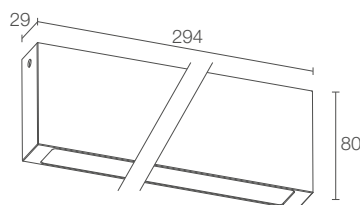

surface mounted (ceiling)

see p. 310

indoor version: Ello IN 2.0, p. 623  
 wall-mounted version: Ella OUT 2.0, p. 281

see p. 759

ELLO OUT 3.0

CE LED TECH kg 1.20 IP65 IK08  
A A+ A++

19W 230Vac  
**EP3010** **D E T** White  
**EP3010** **D F T** Grey  
**EP3010** **D H T** Anthracite  
**EP3010** **D T T** Cor-ten