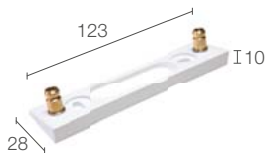

ELLO OUT

ACCESSORIES

ACCESSORIES FOR INSTALLATION

WD0651E - White
WD0651F - Grey
WD0651H - Anthracite
WD0651T - Cor-ten
Spacer for 15° inclination
RAL finish available on request
(Ello OUT 1.0)