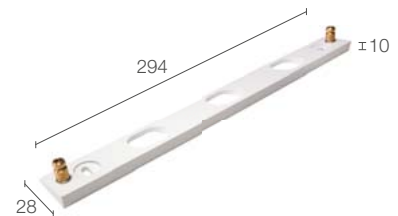

ELLO OUT

ACCESSORIES

ACCESSORIES FOR INSTALLATION

WD0651E - White
WD0651F - Grey
WD0651H - Anthracite
WD0651T - Cor-ten
Spacer for 15° inclination
RAL finish available on request
(Ello OUT 1.0)

WD0652E - White
WD0652F - Grey
WD0652H - Anthracite
WD0652T - Cor-ten
Spacer for 15° inclination
RAL finish available on request
(Ello OUT 2.0)

WD0653E - White
WD0653F - Grey
WD0653H - Anthracite
WD0653T - Cor-ten
Spacer for 15° inclination
RAL finish available on request
(Ello OUT 3.0)

∨
ELLO OUT 1.0
with spacer (15° inclination)

STANDARD FINISHES