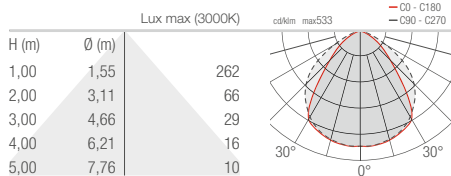

ELLO OUT

OUTDOOR CEILING MOUNTED

ELLO OUT 1.0

D - Diffuse