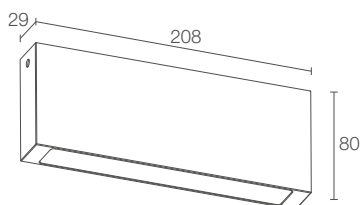

CE LED TECH kg 0.80 IP65 IK08
A A+ A++

13W 230Vac
EP2010 **D E T** White
EP2010 **D F T** Grey
EP2010 **D H T** Anthracite
EP2010 **D T T** Cor-ten

■ **F** - 2700K
5 - 3000K
9 - 4000K

diffuse

1908 lm (3000K)

985 lm (3000K)

36 mid-power LEDs
3-step MacAdam, 50000h L80 B10 (Ta 25°C)

body in aluminium
screen in serigraphed extra-clear microprismatic glass

built in

includes 1.5 m neoprene cable
H05RN-F 3x1.00 Ø7.0 mm

surface mounted (ceiling)

see p. 310

indoor version: Ello IN 2.0, p. 623
wall-mounted version: Ella OUT 2.0, p. 281

see p. 759