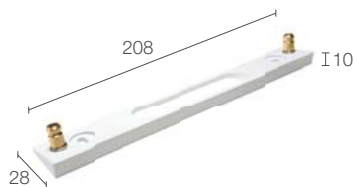

WD0652E - White
WD0652F - Grey
WD0652H - Anthracite
WD0652T - Cor-ten
Spacer for 15° inclination
RAL finish available on request
(Ello OUT 2.0)