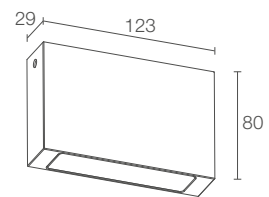

ELLO OUT 1.0

POWER / POWER SUPPLY CODE	7W 230Vac EP1010 D E T White EP1010 D F T Grey EP1010 D H T Anthracite EP1010 D T T Cor-ten
LED COLOUR	F - 2700K 5 - 3000K 9 - 4000K
OPTICS	diffuse
LUMEN OUTPUT AT SOURCE	954 lm (3000K)
DELIVERED LUMEN OUTPUT	493 lm (3000K)
NO. AND TYPE OF LED	18 mid-power LEDs 3-step MacAdam, 50000h L80 B10 (Ta 25°C)
MATERIAL	body in aluminium screen in serigraphed extra-clear microprismatic glass
POWER SUPPLY UNIT	built in
POWER CABLES	includes 1.5 m neoprene cable H05RN-F 3x1.00 Ø7.0 mm
MOUNTING	surface mounted (ceiling)
ACCESSORIES	see p. 310
NOTES	indoor version: Ello IN 1.0, p. 622 wall-mounted version: Ella OUT 1.0, p. 280
PHOTOMETRIC DATA	see p. 759