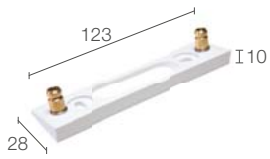

ELLA OUT

ACCESSORIES

ACCESSORIES FOR INSTALLATION

WD0651E - White
WD0651F - Grey
WD0651H - Anthracite
WD0651T - Cor-ten
Spacer for 15° inclination
RAL finish available on request
(Ella OUT 1.0)