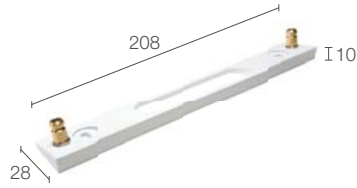

body in aluminium
 screen in serigraphed extra-clear
 microprismatic glass

built in

includes 1.5 m neoprene cable
 H05RN-F 3x1.00 Ø7.0 mm

surface mounted (wall)

see p. 282

indoor version: Ella IN 2.0, p. 597
 ceiling-mounted version: Ello OUT 2.0, p. 309

body in aluminium
 screen in serigraphed extra-clear
 microprismatic glass

built in

includes 1.5 m neoprene cable
 H05RN-F 3x1.00 Ø7.0 mm

surface mounted (wall)

see p. 282

indoor version: Ella IN 3.0, p. 597
 ceiling-mounted version: Ello OUT 3.0, p. 309

see p. 758

ELLA OUT

ACCESSORIES

ACCESSORIES FOR INSTALLATION

WD0651E - White
WD0651F - Grey
WD0651H - Anthracite
WD0651T - Cor-ten
Spacer for 15° inclination
RAL finish available on request
(Ella OUT 1.0)