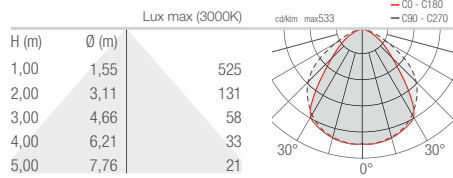

ELLA OUT 2.0

D - Diffuse