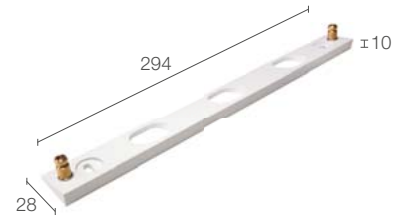

ELLA OUT

ACCESSORIES

ACCESSORIES FOR INSTALLATION

WD0651E - White
WD0651F - Grey
WD0651H - Anthracite
WD0651T - Cor-ten
Spacer for 15° inclination
RAL finish available on request
(Ella OUT 1.0)

WD0652E - White
WD0652F - Grey
WD0652H - Anthracite
WD0652T - Cor-ten
Spacer for 15° inclination
RAL finish available on request
(Ella OUT 2.0)

WD0653E - White
WD0653F - Grey
WD0653H - Anthracite
WD0653T - Cor-ten
Spacer for 15° inclination
RAL finish available on request
(Ella OUT 3.0)

STANDARD FINISHES