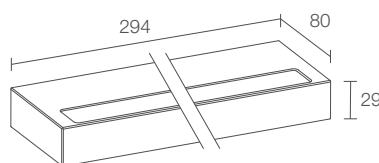

19W 230Vac
EA3010 **D E T** White
EA3010 **D F T** Grey
EA3010 **D H T** Anthracite
EA3010 **D T T** Cor-ten

F - 2700K
5 - 3000K
9 - 4000K

diffuse

2862 lm (3000K)

1478 lm (3000K)

54 mid-power LEDs
3-step MacAdam, 50000h L80 B10 (Ta 25°C)

body in aluminium
screen in serigraphed extra-clear
microprismatic glass

built in

includes 1.5 m neoprene cable
H05RN-F 3x1.00 Ø7.0 mm

surface mounted (wall)

see p. 282

indoor version: Ella IN 3.0, p. 597
ceiling-mounted version: Ello OUT 3.0, p. 309

see p. 758