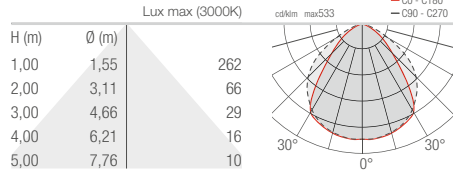

ELLA OUT

OUTDOOR WALL MOUNTED

ELLA OUT 1.0

D - Diffuse