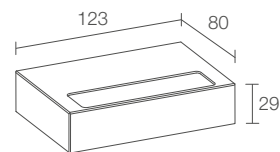

ELLA OUT 1.0

^
ELLA OUT 1.0
with spacer (15° inclination)

POWER / POWER SUPPLY CODE	7W 230Vac EA1010 DET White EA1010 DFT Grey EA1010 DHT Anthracite EA1010 DTT Cor-ten
LED COLOUR	F - 2700K 5 - 3000K 9 - 4000K
OPTICS	diffuse
LUMEN OUTPUT AT SOURCE	954 lm (3000K)
DELIVERED LUMEN OUTPUT	493 lm (3000K)
NO. AND TYPE OF LED	18 mid-power LEDs 3-step MacAdam, 50000h L80 B10 (Ta 25°C)
MATERIAL	body in aluminium screen in serigraphed extra-clear microprismatic glass
POWER SUPPLY UNIT	built in
POWER CABLES	includes 1.5 m neoprene cable H05RN-F 3x1.00 Ø7.0 mm
MOUNTING	surface mounted (wall)
ACCESSORIES	see p. 282
NOTES	indoor version: Ella IN 1.0, p. 596 ceiling-mounted version: Ello OUT 1.0, p. 308
PHOTOMETRIC DATA	see p. 758

body in aluminium
 screen in serigraphed extra-clear
 microprismatic glass

built in

includes 1.5 m neoprene cable
 H05RN-F 3x1.00 Ø7.0 mm

surface mounted (wall)

see p. 282

indoor version: Ella IN 2.0, p. 597
 ceiling-mounted version: Ello OUT 2.0, p. 309