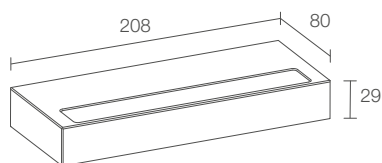

13W 230Vac
EA2010 **D E T** White
EA2010 **D F T** Grey
EA2010 **D H T** Anthracite
EA2010 **D T T** Cor-ten

F - 2700K
5 - 3000K
9 - 4000K

diffuse

1908 lm (3000K)

985 lm (3000K)

36 mid-power LEDs
3-step MacAdam, 50000h L80 B10 (Ta 25°C)

body in aluminium
screen in serigraphed extra-clear
microprismatic glass

built in

includes 1.5 m neoprene cable
H05RN-F 3x1.00 Ø7.0 mm

surface mounted (wall)

see p. 282

indoor version: Ella IN 2.0, p. 597
ceiling-mounted version: Ello OUT 2.0, p. 309

see p. 758