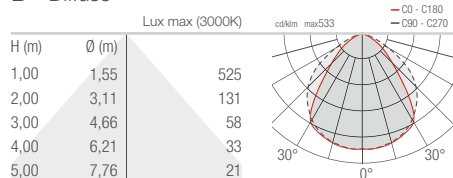

ELLA IN 2.0

D - Diffuse