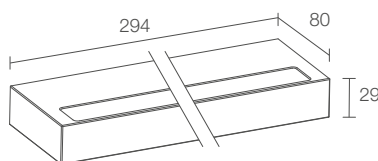

19W 230Vac
EA3010 **D B N** White
EA3010 **D C N** Chrome
EA3010 **D 1 N** Pure orange
EA3010 **D 2 N** Reseda green
EA3010 **D 3 N** Capri blue
EA3010 **D 4 N** Light ivory

F - 2700K 5 - 3000K 9 - 4000K
diffuse
2862 lm (3000K)
1478 lm (3000K)
54 mid-power LEDs 3-step MacAdam, 50000h L80 B10 (Ta 25°C)
body in aluminium screen in serigraphed extra-clear microprismatic glass
built in
surface mounted (wall)
see p. 598
outdoor version: Ella OUT 3.0 p. 281 ceiling-mounted version: Ello IN 3.0 p. 623
see p. 758