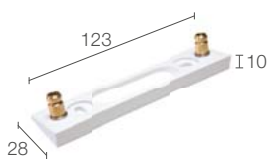

ELLA IN

ACCESSORIES

ACCESSORIES FOR INSTALLATION

WD0601B - White
WD0601C - Chrome
WD06011 - Pure orange
WD06012 - Reseda green
WD06013 - Capri blue
WD06014 - Light ivory
Spacer for 15° inclination
RAL finish available on request
(Ella IN 1.0)