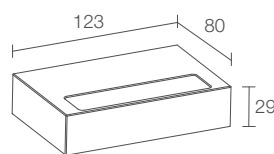

^
ELLA IN 1.0
with spacer (15° inclination)

ELLA IN 1.0

POWER / POWER SUPPLY CODE	7W 230Vac EA1010 D B N White EA1010 D C N Chrome EA1010 D 1 N Pure orange EA1010 D 2 N Reseda green EA1010 D 3 N Capri blue EA1010 D 4 N Light ivory
LED COLOUR	F - 2700K 5 - 3000K 9 - 4000K
OPTICS	diffuse
LUMEN OUTPUT AT SOURCE	954 lm (3000K)
DELIVERED LUMEN OUTPUT	493 lm (3000K)
NO. AND TYPE OF LED	18 mid-power LEDs 3-step MacAdam, 50000h L80 B10 (Ta 25°C)
MATERIAL	body in aluminium screen in serigraphed extra-clear microprismatic glass
POWER SUPPLY UNIT	built in
MOUNTING	surface mounted (wall)
ACCESSORIES	see p. 598
NOTES	outdoor version: Ella OUT 1.0 p. 280 ceiling-mounted version: Ello IN 1.0 p. 622
PHOTOMETRIC DATA	see p. 758