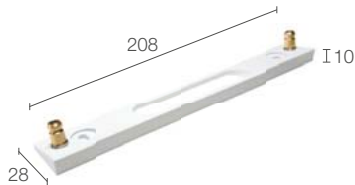

WD0602B - White
WD0602C - Chrome
WD06021 - Pure orange
WD06022 - Reseda green
WD06023 - Capri blue
WD06024 - Light ivory
Spacer for 15° inclination
RAL finish available on request
(Ella IN 2.0)