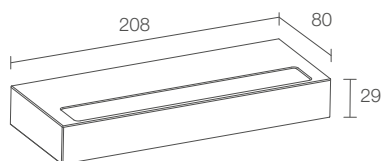

13W 230Vac
EA2010 **D B N** White
EA2010 **D C N** Chrome
EA2010 **D 1 N** Pure orange
EA2010 **D 2 N** Reseda green
EA2010 **D 3 N** Capri blue
EA2010 **D 4 N** Light ivory

F - 2700K 5 - 3000K 9 - 4000K
diffuse
1908 lm (3000K)
985 lm (3000K)
36 mid-power LEDs 3-step MacAdam, 50000h L80 B10 (Ta 25°C)
body in aluminium screen in serigraphed extra-clear microprismatic glass
built in
surface mounted (wall)
see p. 598
outdoor version: Ella OUT 2.0 p. 281 ceiling-mounted version: Ello IN 2.0 p. 623
see p. 758