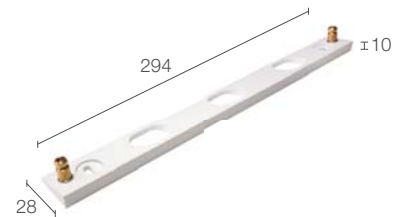

WD0603B - White
WD0603C - Chrome
WD06031 - Pure orange
WD06032 - Reseda green
WD06033 - Capri blue
WD06034 - Light ivory
Spacer for 15° inclination
RAL finish available on request
(Ella IN 3.0)

STANDARD FINISHES