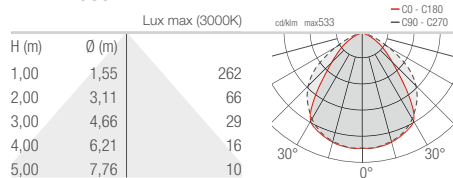

ELLA IN

INDOOR WALL MOUNTED

ELLA IN 1.0

D - Diffuse