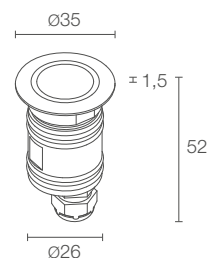

narrow medium wide diffuse

Ø80 mm

Ø133 mm

BRIGHT 2.0 316L p. 686
 max 6W max 500mA

narrow medium wide

BRIGHT 2.6 316L p. 686
 6W 24Vdc

narrow medium wide

Ø201 mm

elliptical

BRIGHT 5.0 316L p. 689
12W / 18W 24Vdc
RGB: max 18W max 500mA

narrow

medium

wide

BRIGHT 1 316L

BRIGHT 1.6 316L >
 2700K, 2W, 40°
BRIGHT 2.6 316L
 2700K, 6W, 38°
BRIGHT 1.6
 2700K, 2W, 10°
 Private residence
 Côte d'Azur, France

BRIGHT 1.0 316L

Ø 30 mm

CE LED TECH III kg 0.48 IP68 IK10
 A A+ A++ IPS T max 50°C

POWER / POWER SUPPLY CODE	max 2W max 500mA CW1012 ■ A I - ■
LED COLOUR	F - 2700K 5 - 3000K 9 - 4000K 0 - 5000K 1 - blue
OPTICS	S - 10° M - 20° L - 40° D - diffuse
POWER CABLES	includes 5 m neoprene cable H05RN-F 2x0.35/0.75 Ø6.3 mm 2 - 10 m 3 - 15 m 4 - 20 m
LUMEN OUTPUT AT SOURCE	145 lm (3000K, 500mA)
DELIVERED LUMEN OUTPUT	88 lm (3000K, 500mA, 20°)
NO. AND TYPE OF LED	1 power LED 1/4 ANSI BIN (white LED colour) 50000h L95 B10 (Ta 25°C)
MATERIAL	body and trim in AISI 316L stainless steel screen in tempered, transparent extra-clear glass (optics version) screen in acid-etched, tempered extra-clear glass (diffuse version)
POWER SUPPLY UNIT	not included, see p. 691 and 844
WIRING	series
MOUNTING	recessed (wall, ground) max depth 10 m
ACCESSORIES	see p. 690
NOTES	suitable for use out of water version with elliptical optics available on request
PHOTOMETRIC DATA	see p. 738

BRIGHT 1.6 316L

CE LED TECH III kg 0.48 IP68 IK10

A A+ A++ IPS T max 50°C

2W 24Vdc

CW1600 ■ I - ■

■ F - 2700K
5 - 3000K
9 - 4000K
0 - 5000K
1 - blue

■ S - 10°
M - 20°
L - 40°
D - diffuse

■ includes 5 m neoprene cable
H05RN-F 2x0.35/0.75 Ø6.3 mm
2 - 10 m
3 - 15 m
4 - 20 m