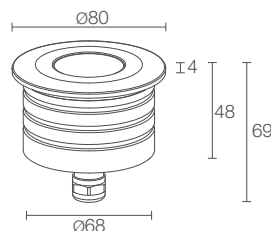

kg 1.15 IP68 IK10

T max 50°C

POWER / POWER SUPPLY CODE	7W 24Vdc white light CW30000 ■ ■ I
	9W 24Vdc white light CW30010 ■ ■ I
	max 5W max 500mA RGB light CW3032 6 ■ ■ I
LED COLOUR	F - 2700K 5 - 3000K 9 - 4000K
OPTICS	S - 11° M - 34° L - 45° K - 68° W - 13°x52° RGB: S - 20° M - 34° L - 45° W - 21°x42°
LUMEN OUTPUT AT SOURCE	683 lm (3000K, 7W) 845 lm (3000K, 9W) RGB: 253 lm, R: 82 lm G: 114 lm B: 57 lm (500mA)
DELIVERED LUMEN OUTPUT	463 lm (3000K, 34°, 7W) 602 lm (3000K, 34°, 9W) RGB: 191 lm, R: 70 lm G: 90 lm B: 31 lm (500mA, 34°)
NO. AND TYPE OF LED	1 high intensity power LED, 3-step MacAdam RGB: 3 power LEDs 50000h L90 B10 (Ta 25°C)
MATERIAL	body and trim in AISI 316L stainless steel screen in tempered, transparent extra-clear glass
POWER SUPPLY UNIT	not included, see p. 691
POWER CABLES	includes 5 m neoprene cable H05RN-F 2x1.00/1.00 Ø7.0 mm RGB: includes 5 m FEP+RUB cable (equivalent to H05RN-F) 6x0.50/0.50 Ø6.3 mm
WIRING	parallel RGB: series
MOUNTING	recessed (wall, ground) max depth 10 m
ACCESSORIES	see p. 690
NOTES	suitable for use in sea water the 7W version and the RGB version can also be used out of the water
PHOTOMETRIC DATA	see p. 739