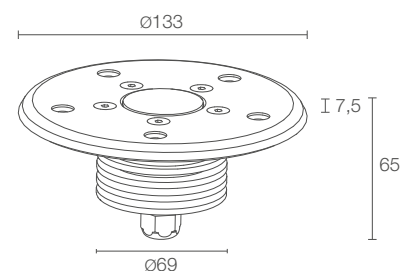

BRIGHT 1.0 316L

Ø 30 mm

CE LED TECH III kg 0.48 IP68 IK10
 A A+ A++ IPS T max 50°C

POWER / POWER SUPPLY CODE	max 2W max 500mA CW1012 ■ A I - ■
LED COLOUR	F - 2700K 5 - 3000K 9 - 4000K 0 - 5000K 1 - blue
OPTICS	S - 10° M - 20° L - 40° D - diffuse
POWER CABLES	includes 5 m neoprene cable H05RN-F 2x0.35/0.75 Ø6.3 mm 2 - 10 m 3 - 15 m 4 - 20 m
LUMEN OUTPUT AT SOURCE	145 lm (3000K, 500mA)
DELIVERED LUMEN OUTPUT	88 lm (3000K, 500mA, 20°)
NO. AND TYPE OF LED	1 power LED 1/4 ANSI BIN (white LED colour) 50000h L95 B10 (Ta 25°C)
MATERIAL	body and trim in AISI 316L stainless steel screen in tempered, transparent extra-clear glass (optics version) screen in acid-etched, tempered extra-clear glass (diffuse version)
POWER SUPPLY UNIT	not included, see p. 691 and 844
WIRING	series
MOUNTING	recessed (wall, ground) max depth 10 m
ACCESSORIES	see p. 690
NOTES	suitable for use out of water version with elliptical optics available on request
PHOTOMETRIC DATA	see p. 738

BRIGHT 2.6 316L

Installation with accessory
for PVC liner

POWER / POWER SUPPLY CODE	max 6W max 500mA CW2032 ■ ■ ■ A I
LED COLOUR	F - 2700K 5 - 3000K 9 - 4000K 0 - 5000K 1 - blue 6 - RGB
OPTICS	S - 10° M - 24° L - 38°
LUMEN OUTPUT AT SOURCE	436 lm (3000K, 500mA) RGB: 277 lm, R: 102 lm G: 132 lm B: 43 lm (500mA)
DELIVERED LUMEN OUTPUT	314 lm (3000K, 500mA, 24°) RGB: 198 lm, R: 73 lm G: 94 lm B: 31 lm (500mA, 24°)
NO. AND TYPE OF LED	3 power LEDs 1/4 ANSI BIN (white LED colour) 50000h L90 B10 (Ta 25°C)
MATERIAL	body and trim in AISI 316L stainless steel screen in tempered, transparent extra-clear glass
POWER SUPPLY UNIT	not included, see p. 691 and 844
POWER CABLES	includes 5 m neoprene cable H05RN-F 2x0.75/0.75 Ø6.3 mm RGB: includes 5 m FEP+RUB cable (equivalent to H05RN-F) 6x0.50/0.50 Ø6.3 mm
WIRING	series
MOUNTING	recessed (wall, ground) max depth 10 mm
ACCESSORIES	see p. 690
NOTES	suitable for use out of water version with elliptical optics available on request
PHOTOMETRIC DATA	see p. 738