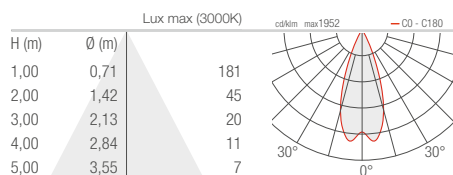

BRIGHT 316L

UNDERWATER RECESSED

BRIGHT 1.0 316L 1.6 316L

S - 10°

M - 20°

L - 40°

D - Diffuse

BRIGHT 1.8 316L