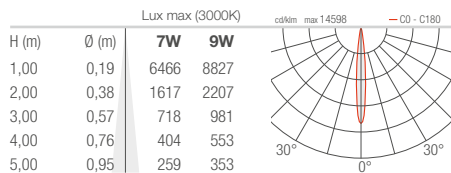

DT - Diffuse transparent

DS - Diffuse sandblasted

* White created by mixing the colours

BRIGHT 2.0 316L 2.6 316L

S - 10°

M - 24°

L - 38°

BRIGHT 3.0 316L S - 11°

M - 34°

L - 45°

K - 68°

W - 13°x52°

BRIGHT 5.0 316L S - 10°

M - 20°

L - 40°