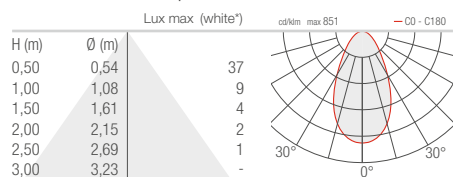

BRIGHT 1.8 316L

DT - Diffuse transparent