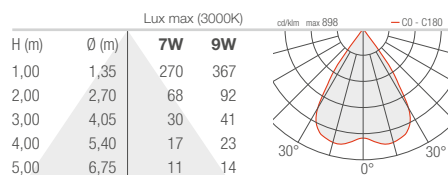

DT - Diffuse transparent

DS - Diffuse sandblasted

* White created by mixing the colours

BRIGHT 2.0 316L 2.6 316L

S - 10°

M - 24°

L - 38°

BRIGHT 3.0 316L S - 11°

M - 34°

L - 45°

K - 68°

W - 13°x52°

BRIGHT 5.0 316L S - 10°

M - 20°

L - 40°