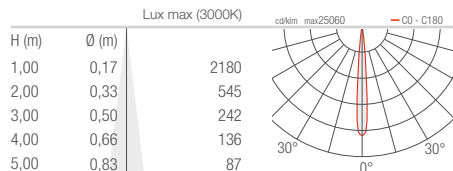

BRIGHT 316L

UNDERWATER RECESSED

BRIGHT 1.0 316L 1.6 316L

S - 10°

M - 20°

L - 40°

D - Diffuse

BRIGHT 1.8 316L