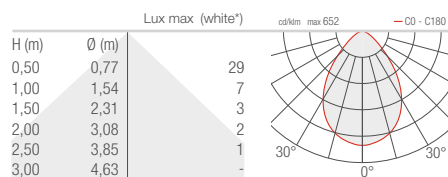

DS - Diffuse sandblasted