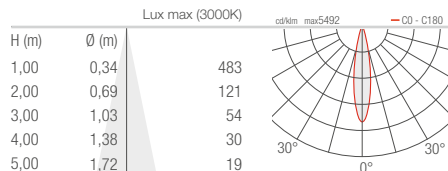

BRIGHT 316L

UNDERWATER RECESSED

BRIGHT 1.0 316L 1.6 316L

S - 10°

M - 20°

L - 40°

D - Diffuse

BRIGHT 1.8 316L