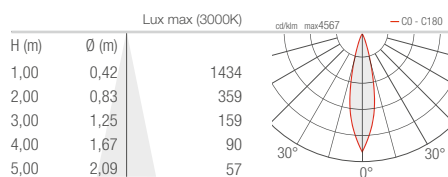

DT - Diffuse transparent

DS - Diffuse sandblasted

* White created by mixing the colours

BRIGHT 2.0 316L 2.6 316L

S - 10°

M - 24°

L - 38°

BRIGHT 3.0 316L S - 11°

M - 34°

L - 45°

K - 68°

W - 13°x52°

BRIGHT 5.0 316L S - 10°

M - 20°

L - 40°