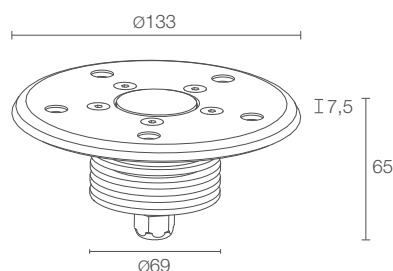

BRIGHT 1.0 316L

Ø 30 mm

CE LED TECH III kg 0.48 IP68 IK10
 A A+ A++ IPS T max 50°C

POWER / POWER SUPPLY CODE	max 2W max 500mA CW1012 ■ A I - ■
LED COLOUR	F - 2700K 5 - 3000K 9 - 4000K 0 - 5000K 1 - blue
OPTICS	S - 10° M - 20° L - 40° D - diffuse
POWER CABLES	includes 5 m neoprene cable H05RN-F 2x0.35/0.75 Ø6.3 mm 2 - 10 m 3 - 15 m 4 - 20 m
LUMEN OUTPUT AT SOURCE	145 lm (3000K, 500mA)
DELIVERED LUMEN OUTPUT	88 lm (3000K, 500mA, 20°)
NO. AND TYPE OF LED	1 power LED 1/4 ANSI BIN (white LED colour) 50000h L95 B10 (Ta 25°C)
MATERIAL	body and trim in AISI 316L stainless steel screen in tempered, transparent extra-clear glass (optics version) screen in acid-etched, tempered extra-clear glass (diffuse version)
POWER SUPPLY UNIT	not included, see p. 691 and 844
WIRING	series
MOUNTING	recessed (wall, ground) max depth 10 m
ACCESSORIES	see p. 690
NOTES	suitable for use out of water version with elliptical optics available on request
PHOTOMETRIC DATA	see p. 738

BRIGHT 2.6 316L

Installation with accessory
for PVC liner

POWER / POWER SUPPLY CODE	max 6W max 500mA CW2032 ■ ■ ■ A I
LED COLOUR	F - 2700K 5 - 3000K 9 - 4000K 0 - 5000K 1 - blue 6 - RGB
OPTICS	S - 10° M - 24° L - 38°
LUMEN OUTPUT AT SOURCE	436 lm (3000K, 500mA) RGB: 277 lm, R: 102 lm G: 132 lm B: 43 lm (500mA)
DELIVERED LUMEN OUTPUT	314 lm (3000K, 500mA, 24°) RGB: 198 lm, R: 73 lm G: 94 lm B: 31 lm (500mA, 24°)
NO. AND TYPE OF LED	3 power LEDs 1/4 ANSI BIN (white LED colour) 50000h L90 B10 (Ta 25°C)
MATERIAL	body and trim in AISI 316L stainless steel screen in tempered, transparent extra-clear glass
POWER SUPPLY UNIT	not included, see p. 691 and 844
POWER CABLES	includes 5 m neoprene cable H05RN-F 2x0.75/0.75 Ø6.3 mm RGB: includes 5 m FEP+RUB cable (equivalent to H05RN-F) 6x0.50/0.50 Ø6.3 mm
WIRING	series
MOUNTING	recessed (wall, ground) max depth 10 mm
ACCESSORIES	see p. 690
NOTES	suitable for use out of water version with elliptical optics available on request
PHOTOMETRIC DATA	see p. 738