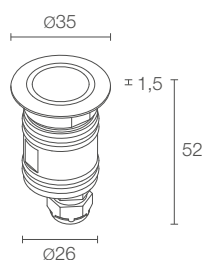

narrow medium wide diffuse

Ø80 mm

Ø133 mm

BRIGHT 2.0 316L p. 686
 max 6W max 500mA

narrow medium wide

BRIGHT 2.6 316L p. 686
 6W 24Vdc

narrow medium wide

Ø201 mm

BRIGHT 1.0 316L

Ø 30 mm

CE LED TECH III kg 0.48 IP68 IK10
 A A+ A++ IPS T max 50°C

POWER / POWER SUPPLY CODE	max 2W max 500mA CW1012 ■ A I - ■
LED COLOUR	F - 2700K 5 - 3000K 9 - 4000K 0 - 5000K 1 - blue
OPTICS	S - 10° M - 20° L - 40° D - diffuse
POWER CABLES	includes 5 m neoprene cable H05RN-F 2x0.35/0.75 Ø6.3 mm 2 - 10 m 3 - 15 m 4 - 20 m
LUMEN OUTPUT AT SOURCE	145 lm (3000K, 500mA)
DELIVERED LUMEN OUTPUT	88 lm (3000K, 500mA, 20°)
NO. AND TYPE OF LED	1 power LED 1/4 ANSI BIN (white LED colour) 50000h L95 B10 (Ta 25°C)
MATERIAL	body and trim in AISI 316L stainless steel screen in tempered, transparent extra-clear glass (optics version) screen in acid-etched, tempered extra-clear glass (diffuse version)
POWER SUPPLY UNIT	not included, see p. 691 and 844
WIRING	series
MOUNTING	recessed (wall, ground) max depth 10 m
ACCESSORIES	see p. 690
NOTES	suitable for use out of water version with elliptical optics available on request
PHOTOMETRIC DATA	see p. 738

BRIGHT 1.6 316L

CE LED TECH III kg 0.48 IP68 IK10

A A+ A++ IPS T max 50°C

2W 24Vdc

CW1600 ■ I - ■

■ F - 2700K
5 - 3000K
9 - 4000K
0 - 5000K
1 - blue

■ S - 10°
M - 20°
L - 40°
D - diffuse

■ includes 5 m neoprene cable
H05RN-F 2x0.35/0.75 Ø6.3 mm
2 - 10 m
3 - 15 m
4 - 20 m