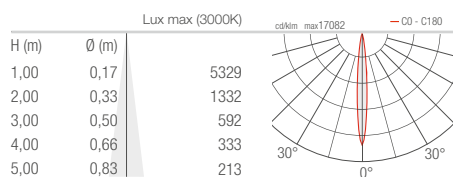

DT - Diffuse transparent

DS - Diffuse sandblasted

* White created by mixing the colours

BRIGHT 2.0 316L 2.6 316L

S - 10°

M - 24°

L - 38°

BRIGHT 3.0 316L S - 11°

M - 34°

L - 45°

K - 68°

W - 13°x52°

BRIGHT 5.0 316L S - 10°

M - 20°

L - 40°