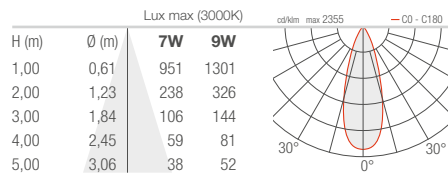

DT - Diffuse transparent

DS - Diffuse sandblasted

* White created by mixing the colours

BRIGHT 2.0 316L 2.6 316L

S - 10°

M - 24°

L - 38°

BRIGHT 3.0 316L S - 11°

M - 34°

L - 45°

K - 68°

W - 13°x52°

BRIGHT 5.0 316L S - 10°

M - 20°

L - 40°