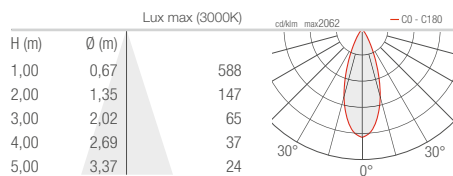

DT - Diffuse transparent

DS - Diffuse sandblasted

* White created by mixing the colours

BRIGHT 2.0 316L 2.6 316L

S - 10°

M - 24°

L - 38°

BRIGHT 3.0 316L S - 11°

M - 34°

L - 45°

K - 68°

W - 13°x52°

BRIGHT 5.0 316L S - 10°

M - 20°

L - 40°