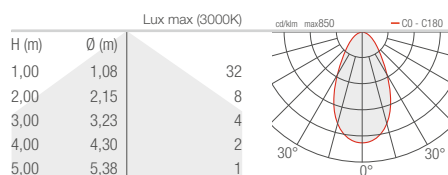

BRIGHT 316L

UNDERWATER RECESSED

BRIGHT 1.0 316L 1.6 316L

S - 10°

M - 20°

L - 40°

D - Diffuse

BRIGHT 1.8 316L