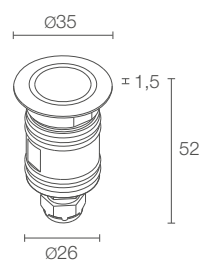

narrow medium wide diffuse

Ø80 mm

Ø133 mm

BRIGHT 2.0 316L p. 686
 max 6W max 500mA

narrow medium wide

BRIGHT 2.6 316L p. 686
 6W 24Vdc

narrow medium wide

Ø201 mm

BRIGHT 1.0 316L

Ø 30 mm

CE LED TECH III kg 0.48 IP68 IK10
 A A+ A++ IPS T max 50°C

POWER / POWER SUPPLY CODE	max 2W max 500mA CW1012 ■ A I - ■
LED COLOUR	F - 2700K 5 - 3000K 9 - 4000K 0 - 5000K 1 - blue
OPTICS	S - 10° M - 20° L - 40° D - diffuse
POWER CABLES	includes 5 m neoprene cable H05RN-F 2x0.35/0.75 Ø6.3 mm 2 - 10 m 3 - 15 m 4 - 20 m
LUMEN OUTPUT AT SOURCE	145 lm (3000K, 500mA)
DELIVERED LUMEN OUTPUT	88 lm (3000K, 500mA, 20°)
NO. AND TYPE OF LED	1 power LED 1/4 ANSI BIN (white LED colour) 50000h L95 B10 (Ta 25°C)
MATERIAL	body and trim in AISI 316L stainless steel screen in tempered, transparent extra-clear glass (optics version) screen in acid-etched, tempered extra-clear glass (diffuse version)
POWER SUPPLY UNIT	not included, see p. 691 and 844
WIRING	series
MOUNTING	recessed (wall, ground) max depth 10 m
ACCESSORIES	see p. 690
NOTES	suitable for use out of water version with elliptical optics available on request
PHOTOMETRIC DATA	see p. 738

BRIGHT 1.6 316L

CE LED TECH III kg 0.48 IP68 IK10

A A+ A++ IPS T max 50°C

2W 24Vdc

CW1600 ■ I - ■

■ F - 2700K
5 - 3000K
9 - 4000K
0 - 5000K
1 - blue

■ S - 10°
M - 20°
L - 40°
D - diffuse

■ includes 5 m neoprene cable
H05RN-F 2x0.35/0.75 Ø6.3 mm
2 - 10 m
3 - 15 m
4 - 20 m

not included, see p. 691

parallel

recessed (wall, ground)
max depth 10 m

see p. 690

suitable for use out of water
version with elliptical optics available on request

see p. 738

BRIGHT 1.8 316L

CE LED TECH III kg 0.48 IP68 IK10