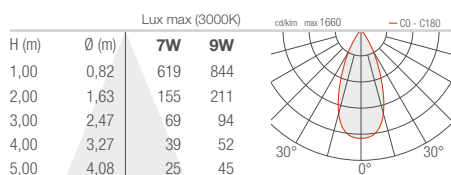

DT - Diffuse transparent

DS - Diffuse sandblasted

* White created by mixing the colours

BRIGHT 2.0 316L 2.6 316L

S - 10°

M - 24°

L - 38°

BRIGHT 3.0 316L S - 11°

M - 34°

L - 45°

K - 68°

W - 13°x52°

BRIGHT 5.0 316L S - 10°

M - 20°

L - 40°