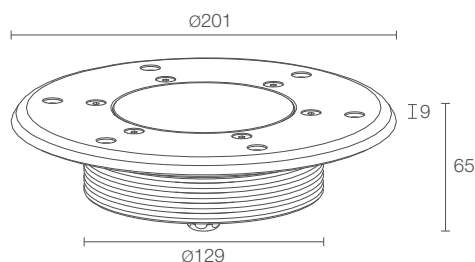

BRIGHT 5.0 316L

POWER / POWER SUPPLY CODE	12W 24Vdc blue/white light CW5062 ■ ■ A I 18W 24Vdc blue/white light CW5092 ■ ■ A I max 18W max 500mA RGB light CW5092 6 ■ ■ A I
LED COLOUR	F - 2700K 5 - 3000K 9 - 4000K 0 - 5000K 1 - blue
OPTICS	S - 10° M - 20° L - 40°
LUMEN OUTPUT AT SOURCE	872 lm (3000K, 12W) 1308 lm (3000K, 18W) RGB: 785 lm, R: 288 lm G: 373 lm B: 124 lm (500mA)
DELIVERED LUMEN OUTPUT	590 lm (3000K, 20°, 12W) 885 lm (3000K, 20°, 18W) RGB: 561 lm, R: 206 lm G: 266 lm B: 89 lm (500mA, 20°)
NO. AND TYPE OF LED	6, 9 power LEDs, 1/4 ANSI BIN (white LED colour) RGB: 9 power LEDs 50000h L90 B10 (Ta 25°C)
MATERIAL	body and trim in AISI 316L stainless steel screen in tempered, transparent extra-clear glass
POWER SUPPLY UNIT	not included, see p. 691
POWER CABLES	includes 5 m neoprene cable H05RN-F 2x0.75/0.75 Ø6.3 mm RGB: includes 5 m FEP+RUB cable (equivalent to H05RN-F) 6x0.50/0.50 Ø6.3 mm
WIRING	parallel RGB: series
MOUNTING	recessed (wall, ground) max depth 10 m
ACCESSORIES	see p. 690
NOTES	suitable for use out of water version with elliptical optics available on request
PHOTOMETRIC DATA	see p. 739