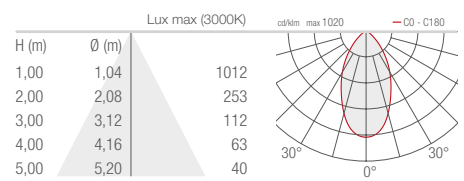

SIRI TRACK

PHOTOMETRIC DATA

SIRI TRACK 2.0

11° CRI 80

18° CRI 80

29° CRI 80

55° CRI 80

24°x55° CRI 80

On-board manual dimmer