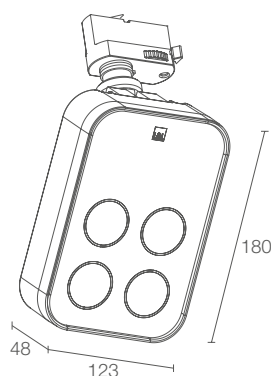

## SIRI TRACK 2.0

CE kg 1.60 IP40 IK06  
A A+ A++

<b>POWER / POWER SUPPLY CODE</b>	16W 230Vac SB2010  1 B White SB2010  1 N Black
<b>CRI</b>	0 - 80 CRI 1 - 90 CRI
<b>LED COLOUR</b>	F - 2700K 5 - 3000K 9 - 4000K
<b>OPTICS</b>	set of optical filters included: 11°, 18°, 29°, 55°, 24°x55°
<b>LUMEN OUTPUT AT SOURCE</b>	1411 lm (3000K, CRI 80) 1324 lm (3000K, CRI 90)
<b>DELIVERED LUMEN OUTPUT</b>	1010 lm (3000K, 29°, CRI 80) 960 lm (3000K, 29°, CRI 90)
<b>NO. AND TYPE OF LED</b>	4 power LEDs
<b>MATERIAL</b>	body in die-cast aluminium screen in serigraphed plexiglass
<b>POWER SUPPLY UNIT</b>	built in
<b>MOUNTING</b>	on horizontal track
<b>TRACK ACCESSORIES</b>	see p. 708
<b>SPARE PARTS</b>	see p. 704
<b>FEATURES</b>	on-board manual dimmer