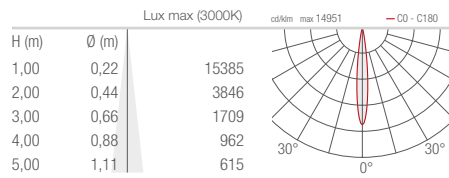

SIRI TRACK

PHOTOMETRIC DATA

SIRI TRACK 2.0

11° CRI 80