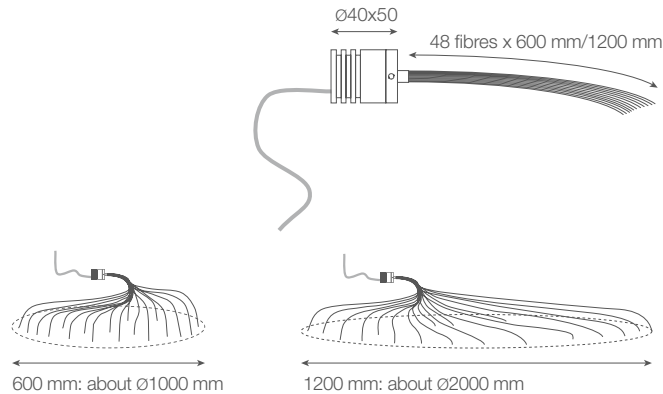

# LED OPTICAL FIBRES

### LED OPTICAL FIBRES

Ø 130 mm  
H 90 mm

Ø 1 mm x 48

#### POWER / POWER SUPPLY CODE

max 3W max 700mA blue/white light 600 mm  
**FB1013** ■ **06EA**

max 3W max 700mA blue/white light 1200 mm  
**FB1013** ■ **12EA**

max 3W max 350mA RGB light 600 mm  
**FB1011 6 06A**

#### OPTICS

points of light

LUMEN OUTPUT AT SOURCE	186 lm (3000K, 700mA) RGB: 56 lm, R: 21 lm G: 26 lm B: 9 lm (350mA)
DELIVERED LUMEN OUTPUT	107 lm (3000K, 700mA) RGB: 40 lm, R: 15 lm G: 19 lm B: 6 lm (350mA)
NO. AND TYPE OF LED	1 power LED, 1/4 ANSI BIN (blue/white LED colour) RGB: 1 full-colour LED 50000h L90 B10 (Ta 25°C)
MATERIAL	anodized aluminium, optical fibres
POWER SUPPLY UNIT	not included, see p. 904 and 917
POWER CABLES	includes 1.5 m PVC cable FROR 2x0.50 Ø5.0 mm RGB: includes 1.5 m PVC cable FROR 6x0.25 Ø5.0 mm
WIRING	series
MOUNTING	recessed (ceiling, wall)
ACCESSORIES	<b>WF0100</b> PVC cable FROR 2x0.50 Ø5.0 mm your choice of length (white LED colour) <b>WF0210</b> PVC cable FROR 6x0.25 Ø5.0 mm your choice of length (RGB) order together with the lighting fixture
NOTES	available on request with optical fibres in non-standard lengths