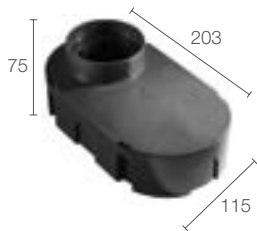

### Ø78 mm

**BRIGHT 4.7** p. 417  
2W 24Vdc  
constant voltage

## ACCESSORIES FOR INSTALLATION

**WC0202**  
Outer casing  
(Bright 1.A / 1.B)

**WC0100**  
Outer casing  
(Bright 4.7)

**WC0103**  
Outer casing  
(Bright 4.7)

**WC0150**  
Outer casing  
(Bright 4.7)

**WC0501**  
Outer casing  
(Bright 9.7)