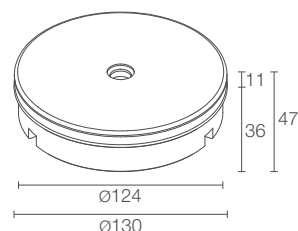

BRIGHT 9.7

Required outer casing, not included