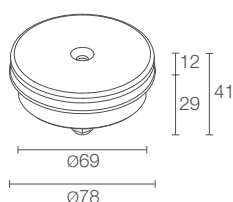

OPTICS radial

LUMEN OUTPUT AT SOURCE 220 lm (3000K, 3.5W)

DELIVERED LUMEN OUTPUT 56 lm (3000K, 4x60°, 3.5W)

NO. AND TYPE OF LED
1 power LED
1/4 ANSI BIN (white LED colour)
50000h L90 B10 (Ta 25°C)

MATERIAL body and trim in AISI 316L stainless steel

POWER SUPPLY UNIT not included, see p. 349

WIRING parallel

MOUNTING recessed (ceiling, wall, ground)

ACCESSORIES see p. 348

PHOTOMETRIC DATA see p. 737

BRIGHT 4 / 9

BRIGHT 4.7

Required outer casing, not included

POWER / POWER SUPPLY CODE	2W 24Vdc CB47000 ■ R I - ■
■ LED COLOUR	F - 2700K 5 - 3000K 9 - 4000K 1 - blue
■ POWER CABLES	includes 1.5 m neoprene cable H05RN-F 2x0.35/0.75 Ø6.3 mm 1 - 5 m 2 - 10 m 3 - 15 m 4 - 20 m
OPTICS	radial
LUMEN OUTPUT AT SOURCE	96 lm (3000K)
DELIVERED LUMEN OUTPUT	70 lm (3000K)
NO. AND TYPE OF LED	24 side-emitting LEDs 3-step MacAdam (white LED colour) 50000h L90 B10 (Ta 25°C)
MATERIAL	body in anodized aluminium trim in AISI 316L stainless steel screen in PMMA
POWER SUPPLY UNIT	not included, see p. 349
MOUNTING	recessed (ground)
ACCESSORIES	see p. 348
NOTES	not suitable for use in swimming pools or fountains underwater fixtures p. 682 tamper-resistant kit available on request
PHOTOMETRIC DATA	see p. 737