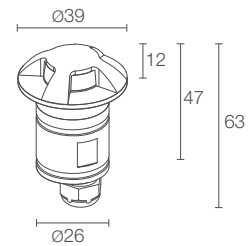

BRIGHT 4.7 p. 347
2W 24Vdc
constant voltage

Ø130 mm

BRIGHT 9.7 p. 347
4W 24Vdc
constant voltage

BRIGHT 1

BRIGHT 1.A

BRIGHT 1.B

POWER / POWER SUPPLY CODE max 2W max 700mA
CB1A130 ■ ■ T I - ■ Micro-blasted stainless steel

LED COLOUR
F - 2700K
5 - 3000K
9 - 4000K
1 - blue

BEAMS
R1 - 1x60°
R2 - 2x60°
R3 - 3x60°
R4 - 4x60°
R5 - 1x120°
R6 - 1x180°

POWER CABLES
includes 1.5 m neoprene cable H05RN-F 2x0.35/0.75 Ø6.3 mm
1 - 5 m
2 - 10 m
3 - 15 m
4 - 20 m