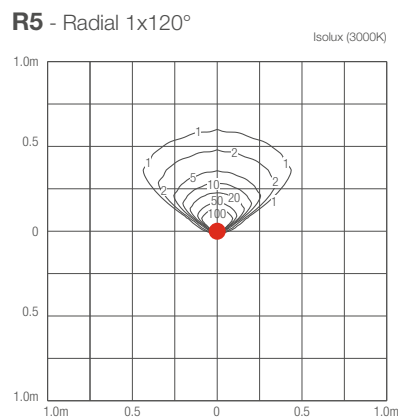

Bright 1.A **2W**
Bright 1.B **3.5W**