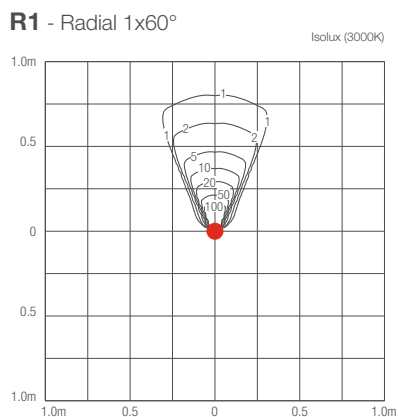

BRIGHT

OUTDOOR STEP LIGHTS

BRIGHT 1.A 1.B

Bright 1.A **2W**
Bright 1.B **3.5W**