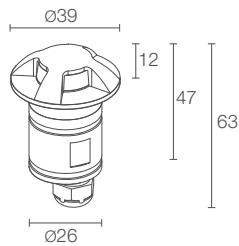

BRIGHT 4.7 p. 347
2W 24Vdc
constant voltage

Ø130 mm

BRIGHT 9.7 p. 347
4W 24Vdc
constant voltage

BRIGHT 1

BRIGHT 1.A

BRIGHT 1.B

POWER / POWER SUPPLY CODE max 2W max 700mA
CB1A130 ■ ■ T I - ■ Micro-blasted stainless steel

LED COLOUR
F - 2700K
5 - 3000K
9 - 4000K
1 - blue

BEAMS
R1 - 1x60°
R2 - 2x60°
R3 - 3x60°
R4 - 4x60°
R5 - 1x120°
R6 - 1x180°

POWER CABLES
includes 1.5 m neoprene cable H05RN-F 2x0.35/0.75 Ø6.3 mm
1 - 5 m
2 - 10 m
3 - 15 m
4 - 20 m