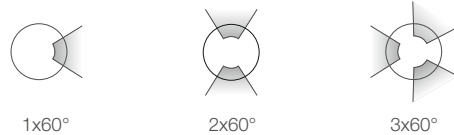

BRIGHT

OUTDOOR STEP LIGHTS
ORIENTATION LIGHT

RADIAL OPTICS

2700K 3000K 4000K blue

Ø39 mm

BRIGHT 1.A p. 344
max 2W max 700mA
constant current

BRIGHT 1.B p. 344
2.5W / 3.5W 24Vdc
constant voltage

Ø78 mm

BRIGHT 4.7 p. 347
2W 24Vdc
constant voltage

Ø130 mm

BRIGHT 9.7 p. 347
4W 24Vdc
constant voltage

BRIGHT 1

BRIGHT 1.A

BRIGHT 1.B

POWER / POWER SUPPLY CODE max 2W max 700mA
CB1A130 ■ ■ T I - ■ Micro-blasted stainless steel

LED COLOUR
F - 2700K
5 - 3000K
9 - 4000K
1 - blue

BEAMS
R1 - 1x60°
R2 - 2x60°
R3 - 3x60°
R4 - 4x60°
R5 - 1x120°
R6 - 1x180°

POWER CABLES
includes 1.5 m neoprene cable H05RN-F 2x0.35/0.75 Ø6.3 mm
1 - 5 m
2 - 10 m
3 - 15 m
4 - 20 m

OPTICS radial

LUMEN OUTPUT AT SOURCE 220 lm (3000K, 700mA)

DELIVERED LUMEN OUTPUT 56 lm (3000K, 700mA, 4x60°)

NO. AND TYPE OF LED
1 power LED
1/4 ANSI BIN (white LED colour)
50000h L90 B10 (Ta 25°C)

MATERIAL body and trim in AISI 316L stainless steel