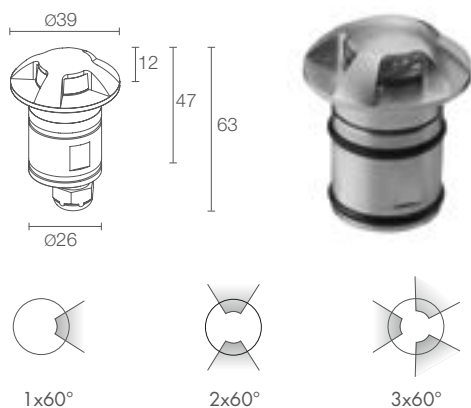

OUTDOOR STEP LIGHTS ORIENTATION LIGHTING

2700K 3000K 4000K blue

RADIAL OPTICS Ø39 mm

BRIGHT 1.A p. 415
max 2W max 700mA
constant current

BRIGHT 1.B p. 415
2.5W/3.5W 24Vdc
constant voltage

Ø78 mm

BRIGHT 4.7 p. 417
2W 24Vdc
constant voltage

Ø130 mm

BRIGHT 9.7 p. 417
4W 24Vdc
constant voltage

BRIGHT 1.A

Ø 80 mm
H 100 mm

kg 0.20 IP65 IP68 IK10

A A+ A++ IPS CASAMBI T max 50°C

POWER / POWER SUPPLY CODE

max 2W max 700mA
CB1A130 T I - Stainless steel

BRIGHT 1.B

Ø 80 mm
H 100 mm

kg 0.20 IP65 IP68 IK10

A A+ A++ IPS CASAMBI T max 50°C

2.5W 24Vdc
CB1B000 T I - Stainless steel

3.5W 24Vdc
CB1B010 T I - Stainless steel

| | |
|--------------|---|
| LED COLOUR | F - 2700K 5 - 3000K 9 - 4000K 1 - blue |
| BEAMS | R1 - 1x60° R2 - 2x60° R3 - 3x60° R4 - 4x60° R5 - 1x120° R6 - 1x180° |
| POWER CABLES | includes 1.5 m neoprene cable H05RN-F 2x0.35/0.75 Ø6.3 mm 1 - 5 m 2 - 10 m 3 - 15 m 4 - 20 m |
| OPTICS | radial |

| | |
|------------------------|--|
| LUMEN OUTPUT AT SOURCE | 220 lm (3000K, 3.5W) |
| DELIVERED LUMEN OUTPUT | 56 lm (3000K, 4x60°, 3.5W) |
| NO. AND TYPE OF LED | 1 power LED 1/4 ANSI BIN (white LED colour) 50000h L90 B10 (Ta 25°C) |
| MATERIAL | body and trim in AISI 316L stainless steel |
| POWER SUPPLY UNIT | not included, see p. 904 |
| WIRING | parallel |
| MOUNTING | recessed (wall, ground) |
| ACCESSORIES | see p. 419 |
| PHOTOMETRIC DATA | see p. 802 |