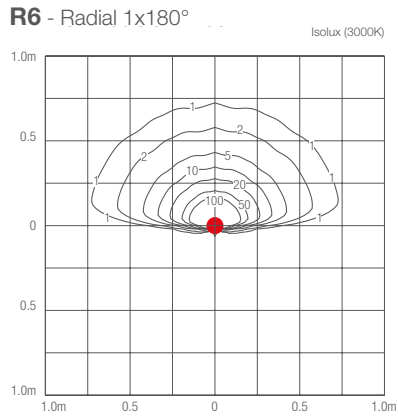

| | |
|--------------|---|
| LED COLOUR | F - 2700K 5 - 3000K 9 - 4000K 1 - blue |
| BEAMS | R1 - 1x60° R2 - 2x60° R3 - 3x60° R4 - 4x60° R5 - 1x120° R6 - 1x180° |
| POWER CABLES | includes 1.5 m neoprene cable H05RN-F 2x0.35/0.75 Ø6.3 mm 1 - 5 m 2 - 10 m 3 - 15 m 4 - 20 m |
| OPTICS | radial |

BRIGHT 1.B

Ø 80 mm
H 100 mm

kg 0.20 IP65 IP68 IK10

A A+ A++ IPS CASAMBI T max 50°C

2.5W 24Vdc
CB1B000 T I - Stainless steel

3.5W 24Vdc
CB1B010 T I - Stainless steel

| | |
|--------------|---|
| LED COLOUR | F - 2700K 5 - 3000K 9 - 4000K 1 - blue |
| BEAMS | R1 - 1x60° R2 - 2x60° R3 - 3x60° R4 - 4x60° R5 - 1x120° R6 - 1x180° |
| POWER CABLES | includes 1.5 m neoprene cable H05RN-F 2x0.35/0.75 Ø6.3 mm 1 - 5 m 2 - 10 m 3 - 15 m 4 - 20 m |
| OPTICS | radial |

< **BRIGHT 1.B**
4000K, 2.5W, 4°x60°

BRIGHT

OUTDOOR STEP LIGHTS

BRIGHT 1.A 1.B

Bright 1.A **2W**
Bright 1.B **3.5W**

Bright 1.A **2W**
Bright 1.B **3.5W**

Bright 1.A **2W**
Bright 1.B **3.5W**

BRIGHT 4.7