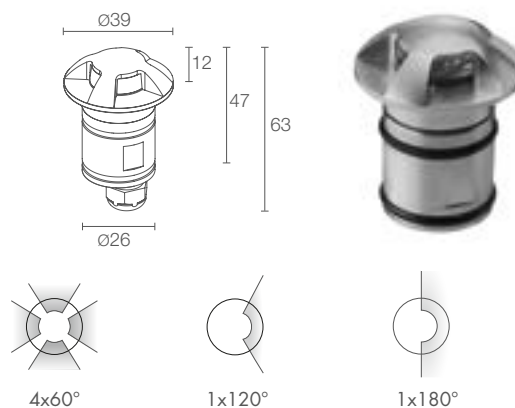

OUTDOOR STEP LIGHTS ORIENTATION LIGHTING

2700K 3000K 4000K blue

RADIAL OPTICS Ø39 mm

BRIGHT 1.A p. 415
max 2W max 700mA
constant current

BRIGHT 1.B p. 415
2.5W/3.5W 24Vdc
constant voltage

Ø78 mm

BRIGHT 4.7 p. 417
2W 24Vdc
constant voltage

Ø130 mm

BRIGHT 9.7 p. 417
4W 24Vdc
constant voltage

BRIGHT 1.A

Ø 80 mm
H 100 mm

kg 0.20 IP65 IP68 IK10

A A+ A++ IPS CASAMBI T max 50°C

POWER / POWER SUPPLY CODE

max 2W max 700mA
CB1A130 T I - Stainless steel

BRIGHT 1.B

Ø 80 mm
H 100 mm

kg 0.20 IP65 IP68 IK10

A A+ A++ IPS CASAMBI T max 50°C

2.5W 24Vdc
CB1B000 T I - Stainless steel

3.5W 24Vdc
CB1B010 T I - Stainless steel

| | |
|--------------|---|
| LED COLOUR | F - 2700K 5 - 3000K 9 - 4000K 1 - blue |
| BEAMS | R1 - 1x60° R2 - 2x60° R3 - 3x60° R4 - 4x60° R5 - 1x120° R6 - 1x180° |
| POWER CABLES | includes 1.5 m neoprene cable H05RN-F 2x0.35/0.75 Ø6.3 mm 1 - 5 m 2 - 10 m 3 - 15 m 4 - 20 m |
| OPTICS | radial |

| | |
|------------------------|--|
| LUMEN OUTPUT AT SOURCE | 220 lm (3000K, 3.5W) |
| DELIVERED LUMEN OUTPUT | 56 lm (3000K, 4x60°, 3.5W) |
| NO. AND TYPE OF LED | 1 power LED 1/4 ANSI BIN (white LED colour) 50000h L90 B10 (Ta 25°C) |
| MATERIAL | body and trim in AISI 316L stainless steel |
| POWER SUPPLY UNIT | not included, see p. 904 |
| WIRING | parallel |
| MOUNTING | recessed (wall, ground) |
| ACCESSORIES | see p. 419 |
| PHOTOMETRIC DATA | see p. 802 |