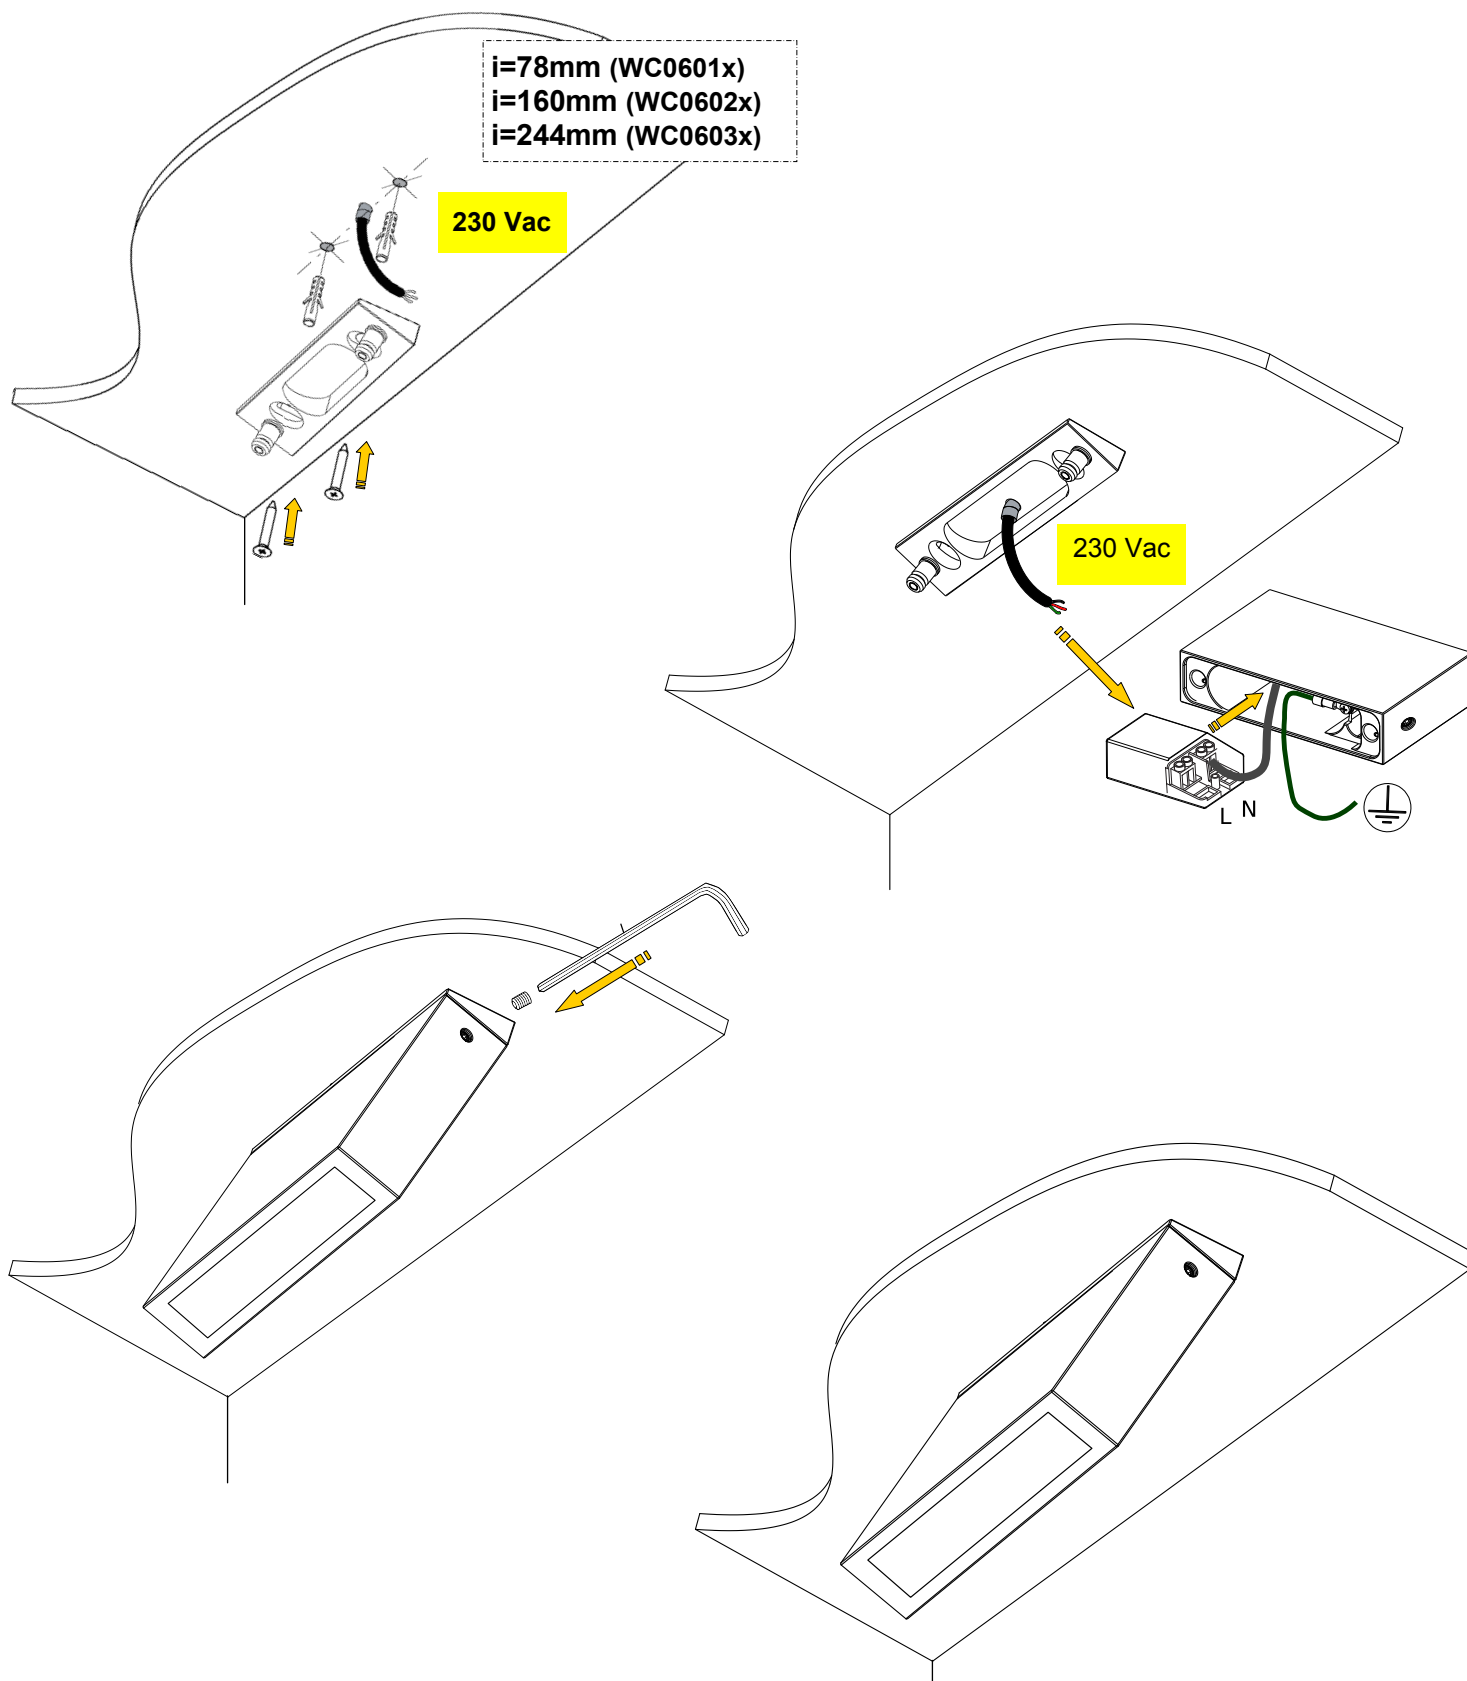

Installation with oblique spaced wall mounted for Ello IN
Installazione con distanziale inclinato per Ello IN

Installation with oblique wall spacer for Ella IN
Installazione con distanziale inclinato per Ella IN

i=78mm (WC0601x)
i=160mm (WC0602x)
i=244mm (WC0603x)

230 Vac

230 Vac