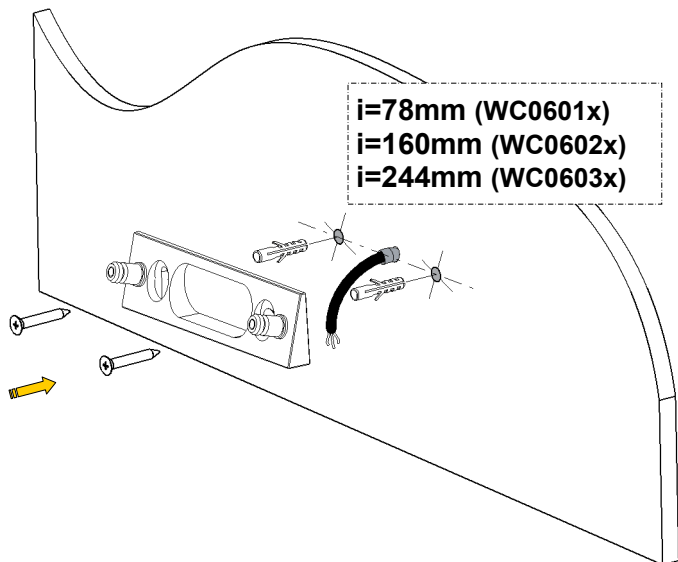

Installation with oblique spaced wall mounted for Ello IN
Installazione con distanziale inclinato per Ello IN

Installation with oblique wall spacer for Ella IN
Installazione con distanziale inclinato per Ella IN

i=78mm (WC0601x)
i=160mm (WC0602x)
i=244mm (WC0603x)

230 Vac

230 Vac