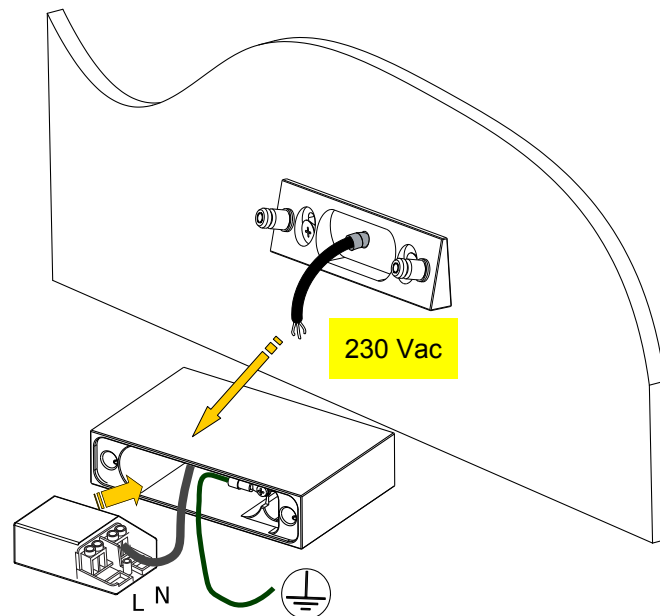

Installation with oblique spaced wall mounted for Ello IN
Installazione con distanziale inclinato per Ello IN

Installation with oblique wall spacer for Ella IN
Installazione con distanziale inclinato per Ella IN

i=78mm (WC0601x)
i=160mm (WC0602x)
i=244mm (WC0603x)

230 Vac

230 Vac