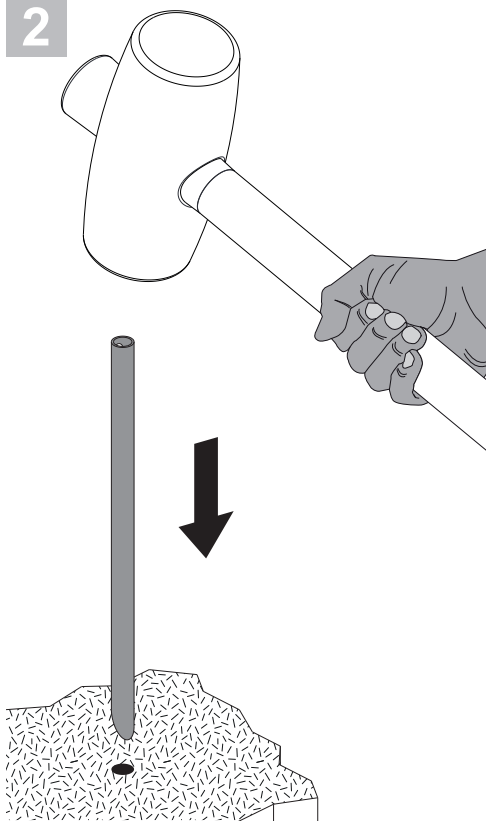

Made in Italy

WPA19

Accessories / Accessori / Accessoires / Zubehör / Accesorios

1

Stainless steel
AISI 304

2