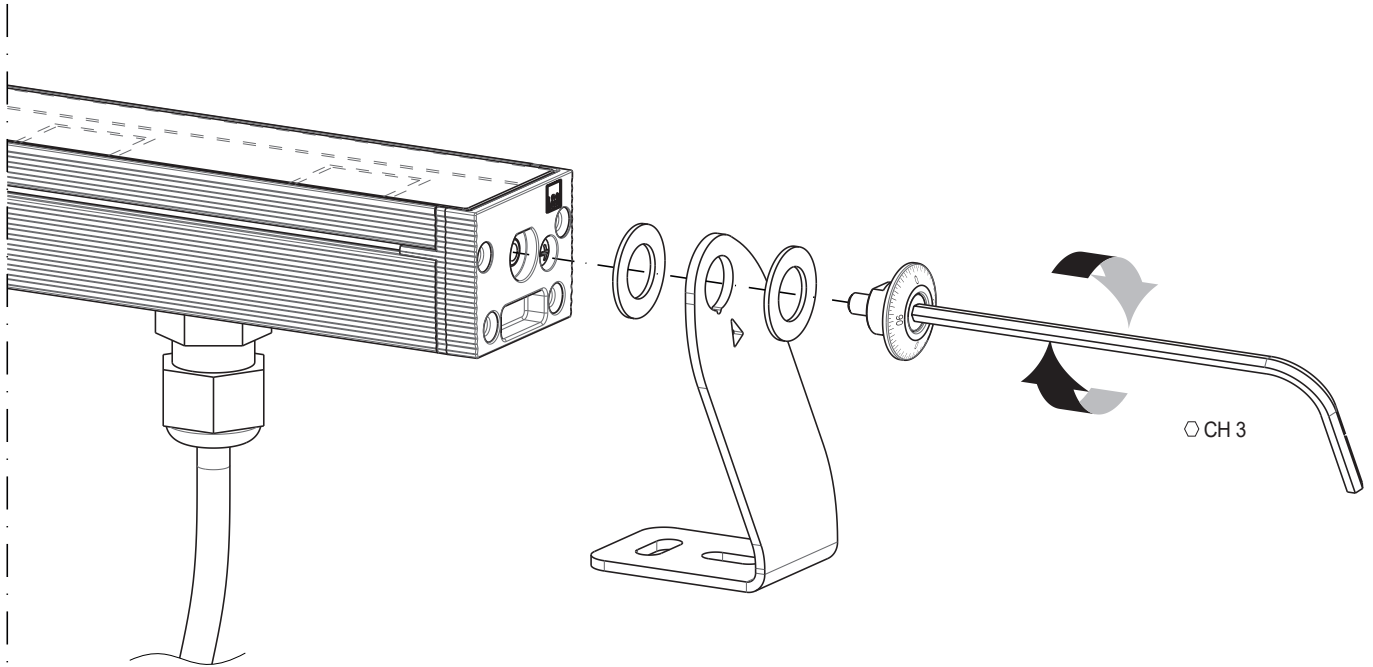

Made in Italy

WM0601 - WM0602

Accessories / Accessori / Accessoires / Zubehör / Accesorios

1

2

L (all NEVA products)

X= L-25mm