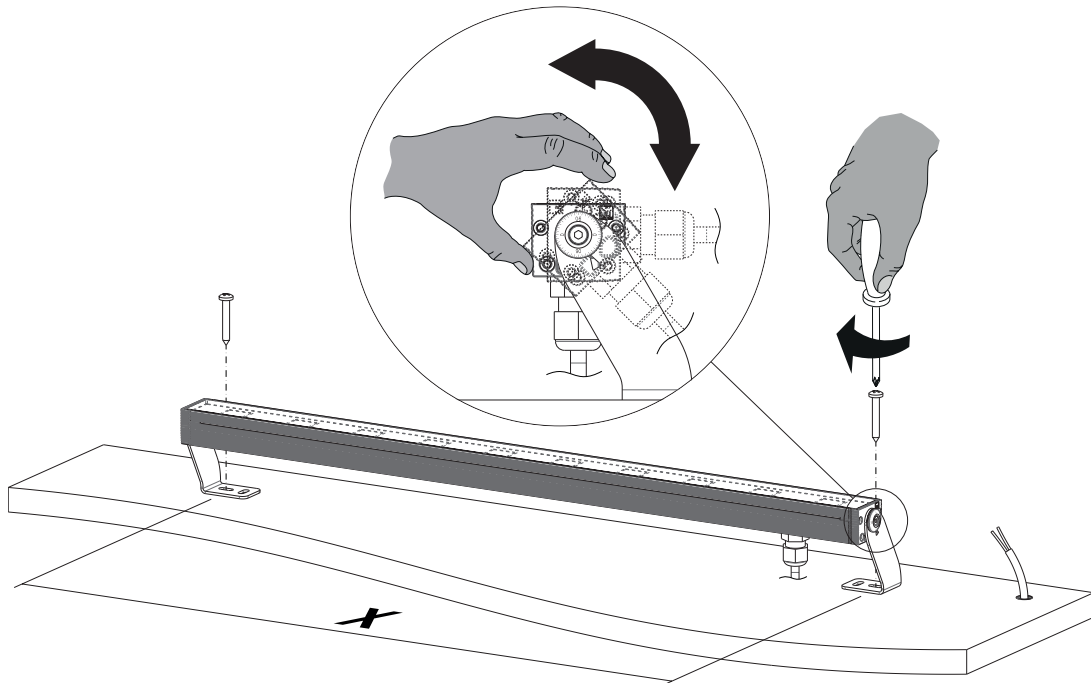

Made in Italy

WM0601 - WM0602

Accessories / Accessori / Accessoires / Zubehör / Accesorios

1

2

L (all NEVA products)

X= L-25mm