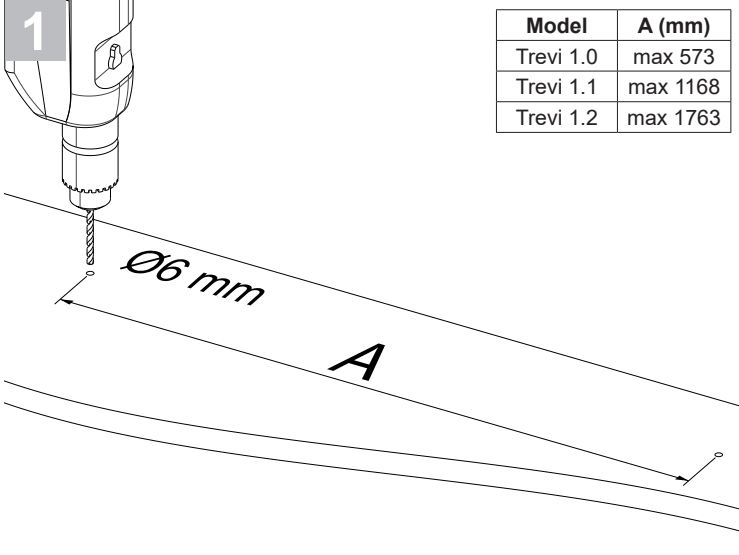

Made in Italy

WM0502

Accessories / Accessori / Accessoires / Zubehör / Accesorios

Model	A (mm)
Trevi 1.0	max 573
Trevi 1.1	max 1168
Trevi 1.2	max 1763