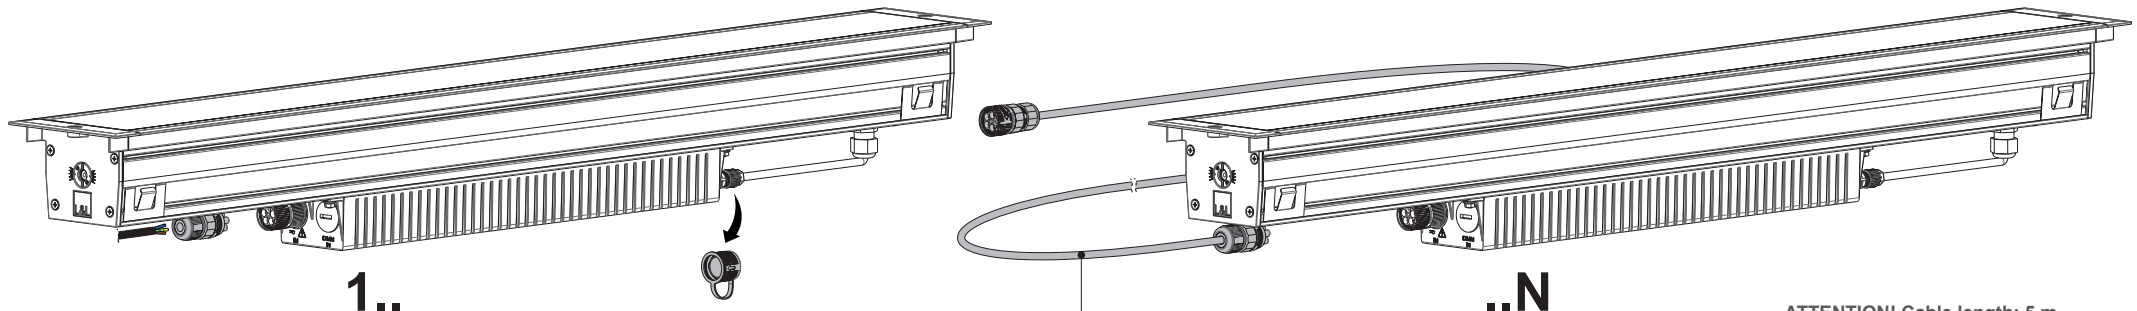

L		N		⊕
	Phase		Neutral		Ground
	Fase	1	Neutro	3	Terra
	Phase		Neutral		Sol
	Fase		Neutre		Boden
			Neutro		Suelo

2

WFA0205