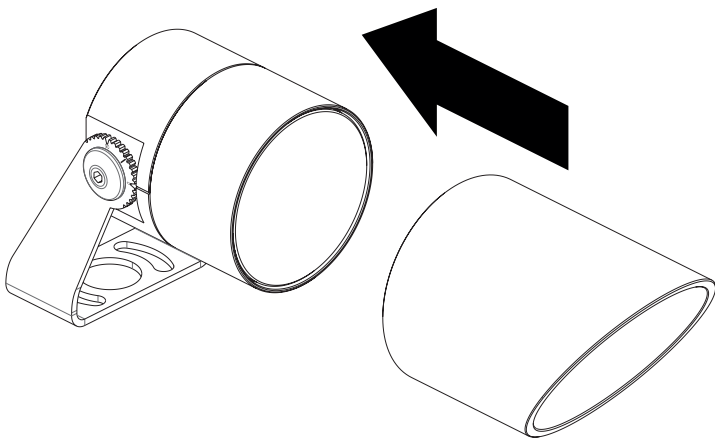

Made in Italy

WB8012 - WB8022

Accessories / Accessori / Accessoires / Zubehör / Accesorios

1 - WB8012

WB8012S - Jasper green / Verde minerale
WB8012E - White / Bianco
WB8012F - Grey / Grigio
WB8012H - Anthracite / Antracite
WB8012N - Black anodized / Nero anodizzato
WB8012T - Cor-ten / Cor-ten

2 - WB8012

1 - WB8022

WB8022S - Jasper green / Verde minerale
WB8022E - White / Bianco
WB8022F - Grey / Grigio
WB8022H - Anthracite / Antracite
WB8022N - Black anodized / Nero anodizzato
WB8022T - Cor-ten / Cor-ten