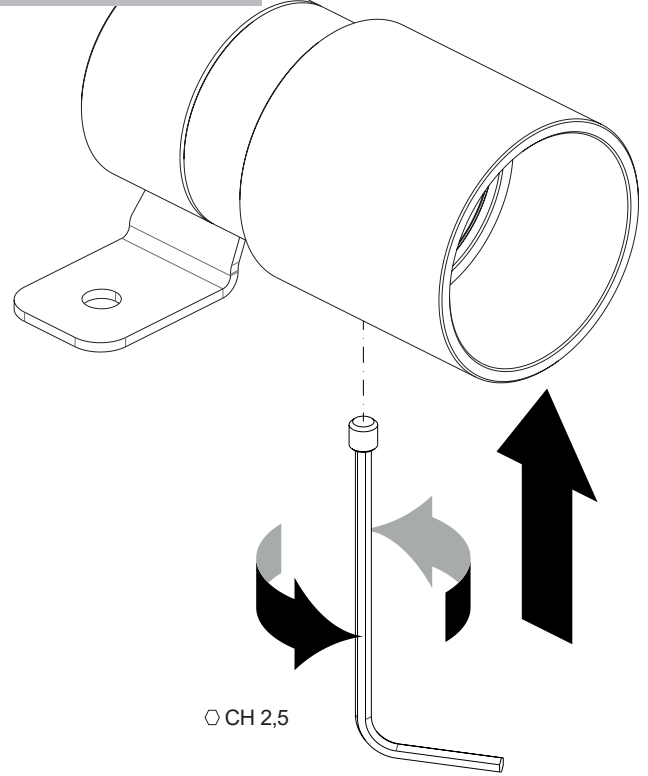

WB8012 - WB8022

Accessories / Accessori / Accessoires / Zubehör / Accesorios

Made in Italy

1 - WB8012

- WB80125** - Jasper green / Verde minerale
- WB8012E** - White / Bianco
- WB8012F** - Grey / Grigio
- WB8012H** - Anthracite / Antracite
- WB8012N** - Black anodized / Nero anodizzato
- WB8012T** - Cor-ten / Cor-ten

2 - WB8012

1 - WB8022

- WB80225** - Jasper green / Verde minerale
- WB8022E** - White / Bianco
- WB8022F** - Grey / Grigio
- WB8022H** - Anthracite / Antracite
- WB8022N** - Black anodized / Nero anodizzato
- WB8022T** - Cor-ten / Cor-ten