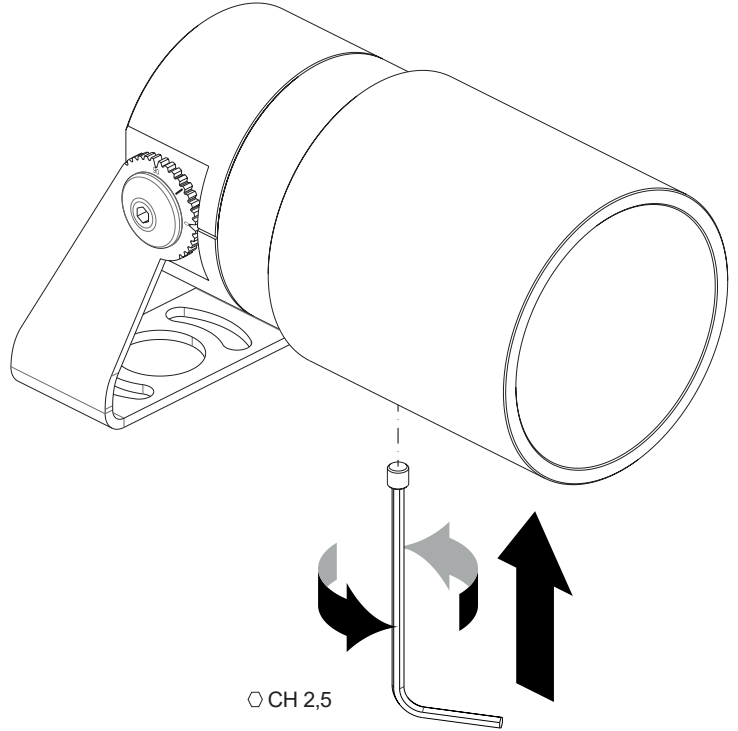

Made in Italy

WB8012 - WB8022

Accessories / Accessori / Accessoires / Zubehör / Accesorios

1 - WB8012

WB8012S - Jasper green / Verde minerale
WB8012E - White / Bianco
WB8012F - Grey / Grigio
WB8012H - Anthracite / Antracite
WB8012N - Black anodized / Nero anodizzato
WB8012T - Cor-ten / Cor-ten

2 - WB8012

1 - WB8022

WB8022S - Jasper green / Verde minerale
WB8022E - White / Bianco
WB8022F - Grey / Grigio
WB8022H - Anthracite / Antracite
WB8022N - Black anodized / Nero anodizzato
WB8022T - Cor-ten / Cor-ten