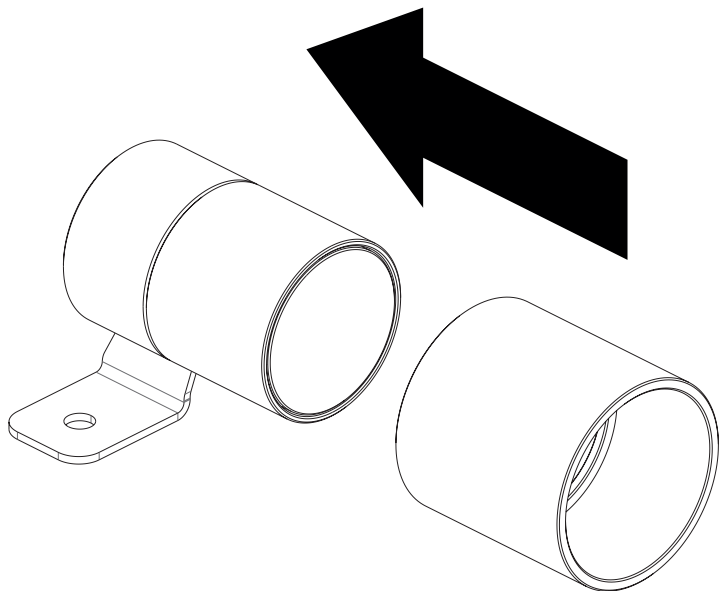

WB8011 - WB8021

Accessories / Accessori / Accessoires / Zubehör / Accesorios

Made in Italy

## 1 - WB8011

- WB80115** - Jasper green / Verde minerale
- WB8011E** - White / Bianco
- WB8011F** - Grey / Grigio
- WB8011H** - Anthracite / Antracite
- WB8011N** - Black anodized / Nero anodizzato
- WB8011T** - Cor-ten / Cor-ten