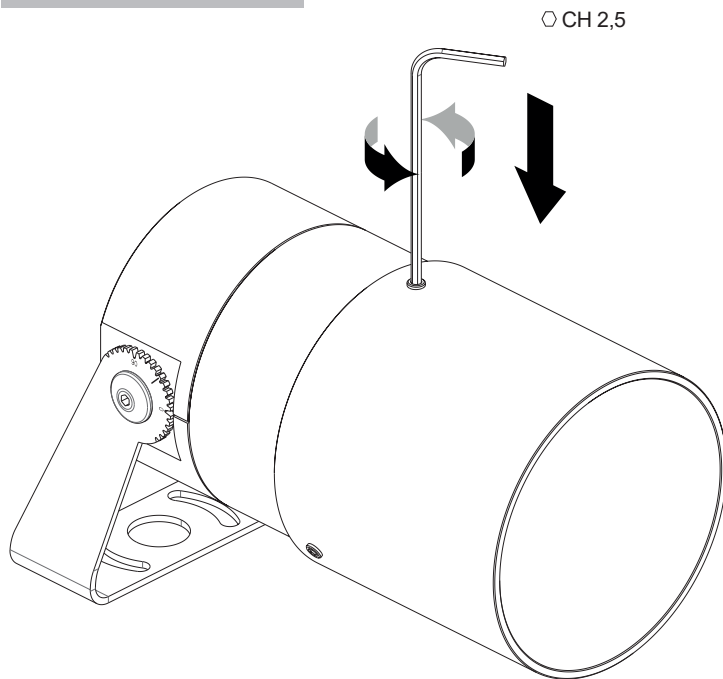

Made in Italy

WB8010 - WB8020

Accessories / Accessori / Accessoires / Zubehör / Accesorios

1 - WB8010

- WB80105** - Jasper green / Verde minerale
- WB8010E** - White / Bianco
- WB8010F** - Grey / Grigio
- WB8010H** - Anthracite / Antracite
- WB8010N** - Black anodized / Nero anodizzato
- WB8010T** - Cor-ten / Cor-ten

2 - WB8010

1 - WB8020

- WB80205** - Jasper green / Verde minerale
- WB8020E** - White / Bianco
- WB8020F** - Grey / Grigio
- WB8020H** - Anthracite / Antracite
- WB8020N** - Black anodized / Nero anodizzato
- WB8020T** - Cor-ten / Cor-ten