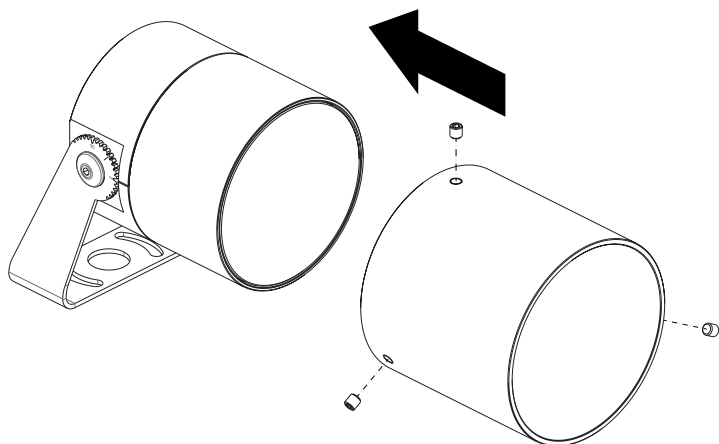

Made in Italy

WB8010 - WB8020

Accessories / Accessori / Accessoires / Zubehör / Accesorios

1 - WB8010

- WB80105** - Jasper green / Verde minerale
- WB8010E** - White / Bianco
- WB8010F** - Grey / Grigio
- WB8010H** - Anthracite / Antracite
- WB8010N** - Black anodized / Nero anodizzato
- WB8010T** - Cor-ten / Cor-ten

2 - WB8010

1 - WB8020

- WB80205** - Jasper green / Verde minerale
- WB8020E** - White / Bianco
- WB8020F** - Grey / Grigio
- WB8020H** - Anthracite / Antracite
- WB8020N** - Black anodized / Nero anodizzato
- WB8020T** - Cor-ten / Cor-ten