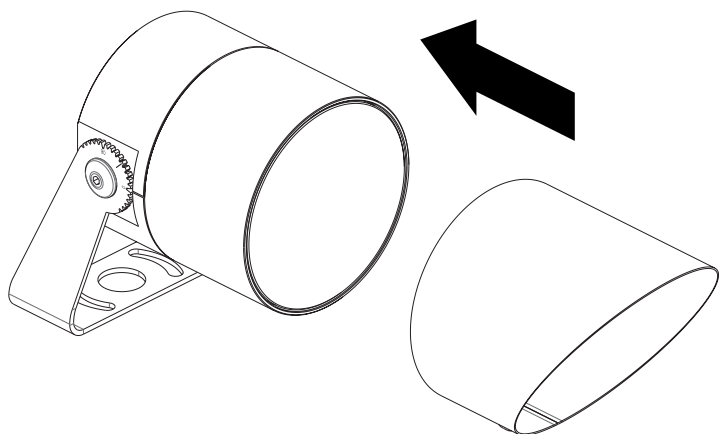

Made in Italy

WB8010 - WB8020

Accessories / Accessori / Accessoires / Zubehör / Accesorios

1 - WB8010

- WB80105** - Jasper green / Verde minerale
- WB8010E** - White / Bianco
- WB8010F** - Grey / Grigio
- WB8010H** - Anthracite / Antracite
- WB8010N** - Black anodized / Nero anodizzato
- WB8010T** - Cor-ten / Cor-ten

2 - WB8010

1 - WB8020

- WB80205** - Jasper green / Verde minerale
- WB8020E** - White / Bianco
- WB8020F** - Grey / Grigio
- WB8020H** - Anthracite / Antracite
- WB8020N** - Black anodized / Nero anodizzato
- WB8020T** - Cor-ten / Cor-ten