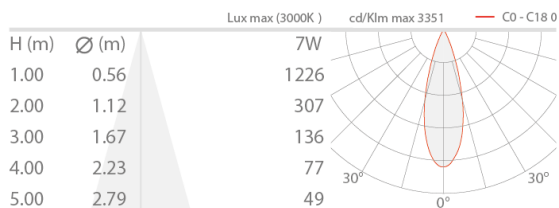

PHOTOMETRIC DATA

M - 31° CRI 80

ACCESSORIES

Installation Accessories

WP1003T
Arm with bracket for wall-mounted installation - h 420 mm - cor-ten

Anti-glare

WB1001T
Standard snout - cor-ten

WB1002T
Asymmetrical snout - cor-ten