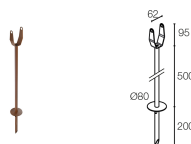

MECHANICAL CHARACTERISTICS

Dimensions	Ø60x154x147 mm
Weight	800 g
Finishes	cor-ten
Mounting	with bracket, screws and plugs
Body material	body in aluminium
Screen material	screen in serigraphed, transparent, tempered extra-clear glass

PHOTOMETRIC DATA

M - 31° CRI 80

ACCESSORIES

Installation Accessories

WP0100
Spike for in-ground installation

WP1001T
Spike with bracket for in-ground installation - h 500 mm - cor-ten

WP1002T
Spike with bracket for in-ground installation - h 800 mm - cor-ten

WP1003T
Arm with bracket for wall-mounted installation - h 420 mm - cor-ten

Anti-glare

WB1001T
Standard snout - cor-ten

WB1002T
Asymmetrical snout - cor-ten

WB1003N

WH0203

Barn doors - black

Honeycomb louvre
built into the lighting fixture
Order together with the lighting fixture