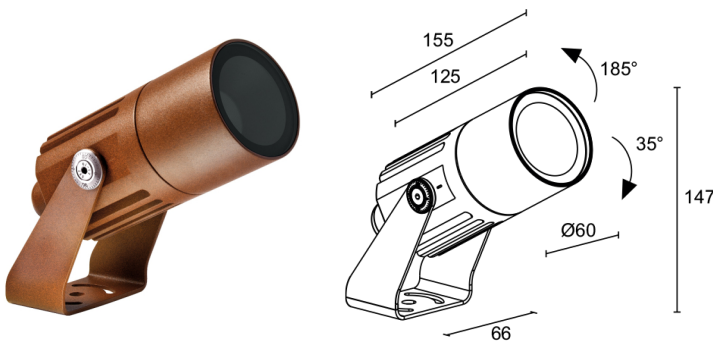

Made in Italy

 Flori 1.0, code: FS10101FMT
Projectors for outdoor applications

28/06/2026 Rev. 09/2024

DESCRIPTION

projector for outdoor applications; surface mounted (ceiling, wall, ground, spike, strap); Power consumption: 7W; Power supply: 230Vac; Lumen output at source: 608 lm (3000K, CRI >90); Delivered lumen output: 296 lm (3000K, 31°, CRI >90); 1 power LED High Intensity, 3-step MacAdam, 50 000h L90 B10 (Ta 25°C); LED colour: 2700K; Optics: 31°; CRI Colour Rendering Index: >90; Body material: body in aluminium; Finishes: cor-ten; RAL finish on request; Screen material: screen in serigraphed, transparent and tempered extra-clear glass; built-in power supply unit; includes 1.5 m neoprene cable H05RN-F 3x1,0 Ø7 mm; Ingress protection: IP66; Impact resistance: IK07; version with 24Vdc power supply available on request; Protection systems: IPS (Intelligent Protection System) protects lighting fixtures from water infiltrations, which can occur if there are faulty junctions between the cables in outdoor or underwater applications. This innovation, patented by L&L, also guarantees electrical protection against polarity reversal, hot plugging, ESD and power surges, which can occur if there are faults in the electrical circuit; The PID (Protective Impedance Device) protects lighting fixtures from electrical phenomena external to the system, such as static electricity accumulation or electromagnetic interference coming from the mains power. Generally, these are events with a low energy content; Operating temperature: -20°C — +45°C; Glow wire test: 960°C; Photobiological safety: photobiological safety: risk group 1 according to EN 62471:2006; Appliance class: class I; Weight: 800 g; Dimensions: Ø60x154x147 mm; Energy efficiency class: F (light source) in accordance with EU 2019/2015; Accessories: WB1001T Standard snoot - cor-ten, WB1002T Asymmetrical snoot - cor-ten, WB1003N Barn doors - black, WH0203 Honeycomb louvre , WHA0005 Honeycomb louvre , WP0100 Spike for in-ground installation, WP1001T Spike with bracket for in-ground installation - h 500 mm - cor-ten, WP1002T Spike with bracket for in-ground installation - h 800 mm - cor-ten, WP1003T Arm with bracket for wall-mounted installation - h 420 mm - cor-ten, WP1004 Fastener strap - 5 m; tested and approved via E.O.L. (End Of Line) test with functioning test and check of electrical power consumption