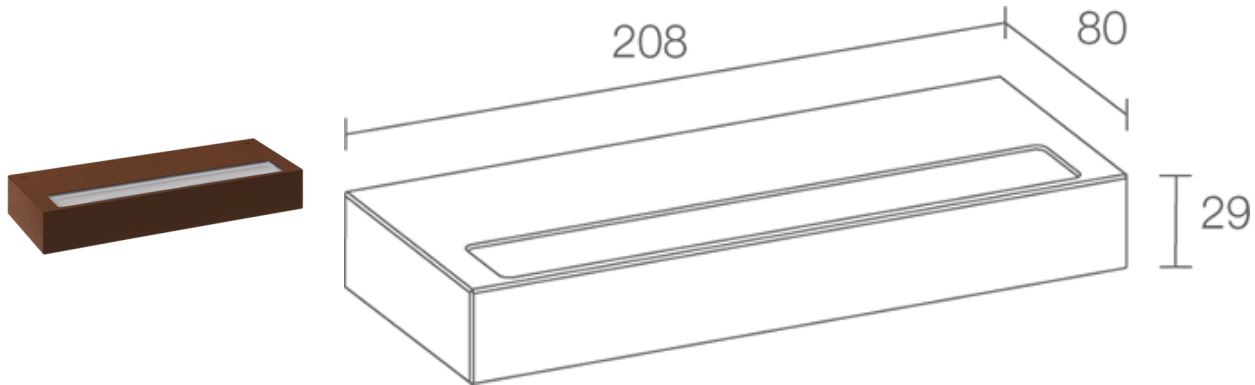

Made in Italy

 Ella OUT 2.0, code: EA20105DTT
Wall mounted for outdoor applications

 kg 0,80
 

DESCRIPTION

wall mounted for outdoor applications; surface mounted (wall); Power consumption: 16W; Power supply: 230Vac; Lumen output at source: 1908 lm (3000K); Delivered lumen output: 985 lm (3000K); 36 mid-power LEDs, 3-step MacAdam, 50 000h L80 B10 (Ta 25°C); LED colour: 3000K; Optics: diffuse; CRI Colour Rendering Index: 80; Body material: body in anticorodal aluminium; Finishes: cor-ten; RAL finish on request; Screen material: screen in serigraphed extra-clear microprismatic glass; built-in power supply unit; includes 1.5 m neoprene cable H05RN-F 3x1,0 Ø7 mm; Ingress protection: IP65; Impact resistance: IK08; Operating temperature: -20°C — +45°C; Glow wire test: 960°C; Photobiological safety: photobiological safety: risk group 1 according to EN 62471:2006; Appliance class: class I; Weight: 800 g; Dimensions: 208x80x29 mm; Energy efficiency class: F (light source) in accordance with EU 2019/2015; Accessories: WD0652T Spacer - cor-ten; tested and approved via E.O.L. (End Of Line) test with functioning test and check of electrical power consumption

Status: Available

ELECTRICAL CHARACTERISTICS

Power consumption	16W
Power supply	230Vac
Power supply unit	built-in power supply unit

LIGHTING CHARACTERISTICS

Number and type of LED	36 mid-power LEDs
Average LED life	50 000h L80 B10 (Ta 25°C)
LED colour	3000K
CRI Colour Rendering Index	80
Binning	3-step MacAdam
Optics	diffuse
Lumen output at source	1908 lm (3000K)
Delivered lumen output	985 lm (3000K)

MECHANICAL CHARACTERISTICS

Dimensions	208x80x29 mm
Weight	800 g
Finishes	cor-ten
Mounting	with mounting plate, screws and plugs
Body material	body in anticorodal aluminium
Screen material	screen in serigraphed extra-clear microprismatic glass