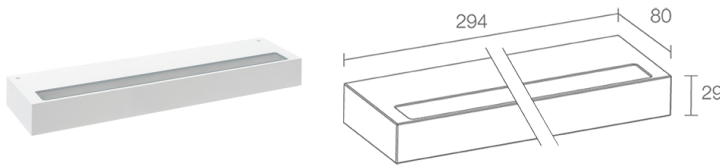

Made in Italy

**Ella IN 3.0, code: EA30105DBN**  
Wall mounted for indoor applications

## DESCRIPTION

wall mounted for indoor applications; surface mounted (wall); Power consumption: 19W; Power supply: 230Vac; Lumen output at source: 2862 lm (3000K); Delivered lumen output: 1478 lm (3000K); 54 mid-power LEDs, 3-step MacAdam, 50 000h L80 B10 (Ta 25°C); LED colour: 3000K; Optics: diffuse; CRI Colour Rendering Index: 80; Body material: body in anticorodal aluminium; Finishes: white (RAL 9003); RAL finish on request; Screen material: screen in serigraphed extra-clear microprismatic glass; built-in power supply unit; Ingress protection: IP40; Impact resistance: IK08; Operating temperature: 0°C — +45°C; Glow wire test: 960°C; Photobiological safety: photobiological safety: risk group 1 according to EN 62471:2006; Appliance class: class I; Weight: 1200 g; Dimensions: 294x80x29 mm; Energy efficiency class: F (light source) in accordance with EU 2019/2015; Accessories: WD0603B Spacer - white; tested and approved via E.O.L. (End Of Line) test with functioning test and check of electrical power consumption

### MECHANICAL CHARACTERISTICS

Dimensions	294x80x29 mm
Weight	1200 g
Finishes	white RAL 9003
Mounting	with mounting plate, screws and plugs
Body material	body in anticorodal aluminium
Screen material	screen in serigraphed extra-clear microprismatic glass