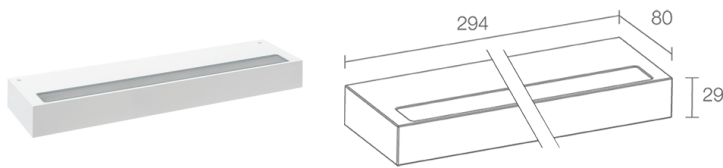

Made in Italy

Ella IN 3.0, code: EA30105DBN
Wall mounted for indoor applications

DESCRIPTION

wall mounted for indoor applications; surface mounted (wall); Power consumption: 19W; Power supply: 230Vac; Lumen output at source: 2862 lm (3000K); Delivered lumen output: 1478 lm (3000K); 54 mid-power LEDs, 3-step MacAdam, 50 000h L80 B10 (Ta 25°C); LED colour: 3000K; Optics: diffuse; CRI Colour Rendering Index: 80; Body material: body in anticorodal aluminium; Finishes: white (RAL 9003); RAL finish on request; Screen material: screen in serigraphed extra-clear microprismatic glass; built-in power supply unit; Ingress protection: IP40; Impact resistance: IK08; Operating temperature: 0°C — +45°C; Glow wire test: 960°C; Photobiological safety: photobiological safety: risk group 1 according to EN 62471:2006; Appliance class: class I; Weight: 1200 g; Dimensions: 294x80x29 mm; Energy efficiency class: F (light source) in accordance with EU 2019/2015; Accessories: WD0603B Spacer - white; tested and approved via E.O.L. (End Of Line) test with functioning test and check of electrical power consumption

Status: Available

ELECTRICAL CHARACTERISTICS

Power consumption	19W
Power supply	230Vac
Power supply unit	built-in power supply unit

LIGHTING CHARACTERISTICS

Number and type of LED	54 mid-power LEDs
Average LED life	50 000h L80 B10 (Ta 25°C)
LED colour	3000K
CRI Colour Rendering Index	80
Binning	3-step MacAdam
Optics	diffuse
Lumen output at source	2862 lm (3000K)
Delivered lumen output	1478 lm (3000K)

MECHANICAL CHARACTERISTICS

Dimensions	294x80x29 mm
Weight	1200 g
Finishes	white RAL 9003
Mounting	with mounting plate, screws and plugs
Body material	body in anticorodal aluminium
Screen material	screen in serigraphed extra-clear microprismatic glass