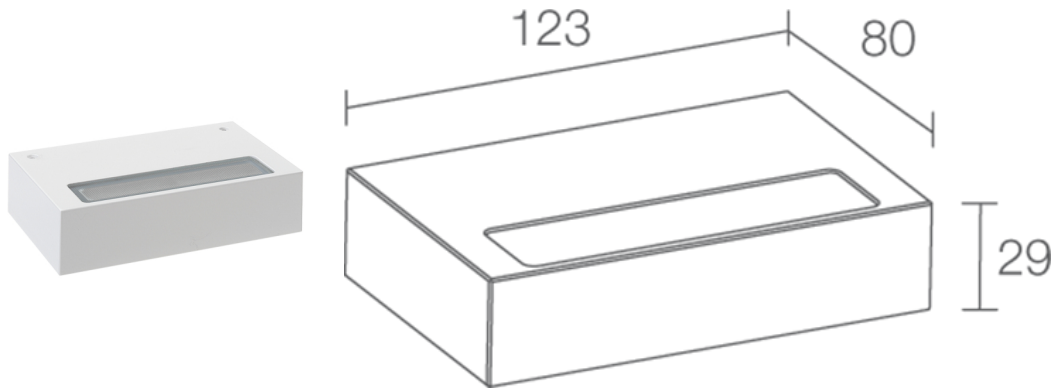

Made in Italy

 Ella IN 1.0, code: EA1010FDBN
Wall mounted for indoor applications

 kg 0,40
 

DESCRIPTION

wall mounted for indoor applications; surface mounted (wall); Power consumption: 7W; Power supply: 230Vac; Lumen output at source: 954 lm (3000K); Delivered lumen output: 493 lm (3000K); 18 mid-power LEDs, 3-step MacAdam, 50 000h L80 B10 (Ta 25°C); LED colour: 2700K; Optics: diffuse; CRI Colour Rendering Index: 80; Body material: body in anticorodal aluminium; Finishes: white (RAL 9003); RAL finish on request; Screen material: screen in serigraphed extra-clear microprismatic glass; built-in power supply unit; Ingress protection: IP40; Impact resistance: IK08; Operating temperature: 0°C — +45°C; Glow wire test: 960°C; Photobiological safety: photobiological safety: risk group 1 according to EN 62471:2006; Appliance class: class I; Weight: 400 g; Dimensions: 123x80x29 mm; Energy efficiency class: F (light source) in accordance with EU 2019/2015; Accessories: WD0601B Spacer - white; tested and approved via E.O.L. (End Of Line) test with functioning test and check of electrical power consumption

Status: Available

ELECTRICAL CHARACTERISTICS

Power consumption	7W
Power supply	230Vac
Power supply unit	built-in power supply unit

LIGHTING CHARACTERISTICS

Number and type of LED	18 mid-power LEDs
Average LED life	50 000h L80 B10 (Ta 25°C)
LED colour	2700K
CRI Colour Rendering Index	80
Binning	3-step MacAdam
Optics	diffuse
Lumen output at source	954 lm (3000K)
Delivered lumen output	493 lm (3000K)

MECHANICAL CHARACTERISTICS

Dimensions	123x80x29 mm
Weight	400 g
Finishes	white RAL 9003
Mounting	with mounting plate, screws and plugs
Body material	body in anticorodal aluminium
Screen material	screen in serigraphed extra-clear microprismatic glass