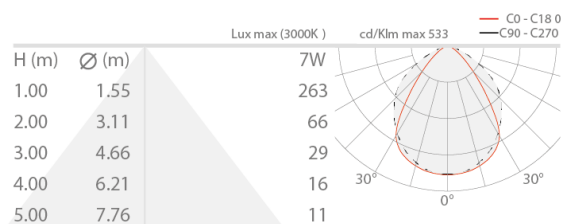

PHOTOMETRIC DATA

D – Diffuse

ACCESSORIES

Installation Accessories

WD0601B
Spacer - white

L&L Luce&Light SRL reserves the right to change the information contained in this document at any time without prior notice being given.