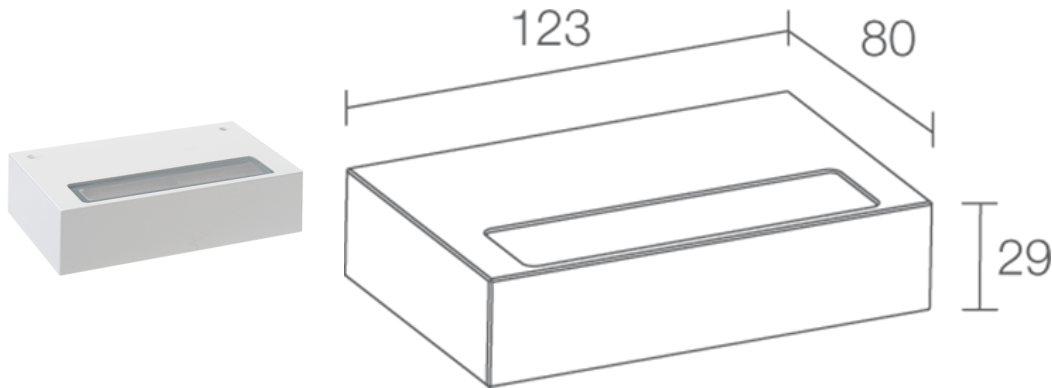

Made in Italy

 Ella IN 1.0, code: EA1010FDBN
Wall mounted for indoor applications     kg 0,40   

DESCRIPTION

wall mounted for indoor applications; surface mounted (wall); Power consumption: 7W; Power supply: 230Vac; Lumen output at source: 954 lm (3000K); Delivered lumen output: 493 lm (3000K); 18 mid-power LEDs, 3-step MacAdam, 50 000h L80 B10 (Ta 25°C); LED colour: 2700K; Optics: diffuse; CRI Colour Rendering Index: 80; Body material: body in anticorodal aluminium; Finishes: white (RAL 9003); RAL finish on request; Screen material: screen in serigraphed extra-clear microprismatic glass; built-in power supply unit; Ingress protection: IP40; Impact resistance: IK08; Operating temperature: 0°C — +45°C; Glow wire test: 960°C; Photobiological safety: photobiological safety: risk group 1 according to EN 62471:2006; Appliance class: class I; Weight: 400 g; Dimensions: 123x80x29 mm; Energy efficiency class: F (light source) in accordance with EU 2019/2015; Accessories: WD0601B Spacer - white; tested and approved via E.O.L. (End Of Line) test with functioning test and check of electrical power consumption

Status: Available

ELECTRICAL CHARACTERISTICS

Power consumption	7W
Power supply	230Vac
Power supply unit	built-in power supply unit

LIGHTING CHARACTERISTICS

Number and type of LED	18 mid-power LEDs
Average LED life	50 000h L80 B10 (Ta 25°C)
LED colour	2700K
CRI Colour Rendering Index	80
Binning	3-step MacAdam
Optics	diffuse
Lumen output at source	954 lm (3000K)
Delivered lumen output	493 lm (3000K)

MECHANICAL CHARACTERISTICS

Dimensions	123x80x29 mm
Weight	400 g
Finishes	white RAL 9003
Mounting	with mounting plate, screws and plugs
Body material	body in anticorodal aluminium
Screen material	screen in serigraphed extra-clear microprismatic glass