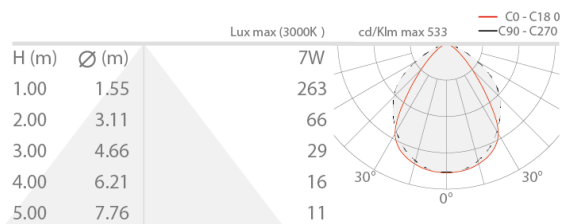

PHOTOMETRIC DATA

D – Diffuse

ACCESSORIES

Installation Accessories

WD0601B
Spacer - white

L&L Luce&Light SRL reserves the right to change the information contained in this document at any time without prior notice being given.