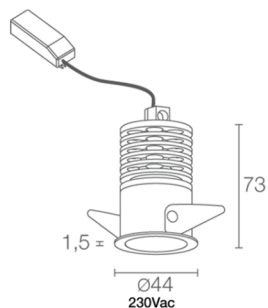

L&L Luce&Light SRL reserves the right to change the information contained in this document at any time without prior notice being given.