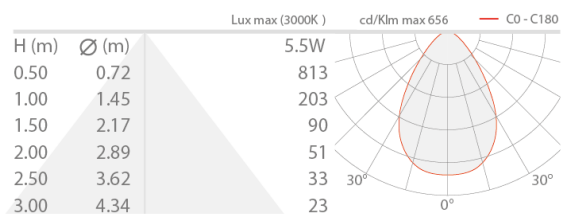

PHOTOMETRIC DATA

D – Diffuse

ACCESSORIES

Installation Accessories

WC3108

Outer casing for solid walls