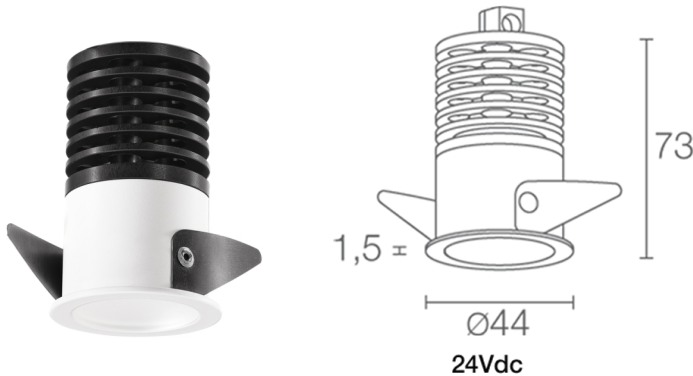

Made in Italy

 Turis Mini 1.1, code: MT11115DC  
Recessed for indoor applications

31/05/2026 Rev. 11/2024

 on request
 
 230Vac
  kg 0,15
  Ø40 mm
 IP40
 

## DESCRIPTION

recessed downlight for indoor applications; recessed (ceiling); Power consumption: 5,5W; Power supply: 230Vac; Lumen output at source: 460 lm (3000K); Delivered lumen output: 310 lm (3000K); 1 multichip power LED, 3-step MacAdam, 50 000h L80 B10 (Ta 25°C); LED colour: 3000K; Optics: diffuse; CRI Colour Rendering Index: >90; Body material: body in black-anodized aluminium, trim in steel; Finishes: chrome; RAL finish on request; Screen material: screen in one-side-frosted, transparent plexiglass; Thickness of installation surface: min 5 mm, max 25 mm; power supply unit included; includes 0.30 m cable; Control system: ON/OFF; Ingress protection: IP40; version with LED colour RGB available on request; Casambi control using the Casambi app with dedicated electronics; Operating temperature: 0°C — +45°C; Photobiological safety: photobiological safety: risk group 1 according to EN 62471:2006; Appliance class: class II; Weight: 150 g; Dimensions: Ø44x73 mm; Cutout dimensions: Ø40 mm; Energy efficiency class: F (light source) in accordance with EU 2019/2015; Accessories: WC3108 Outer casing for solid walls; tested and approved via E.O.L. (End Of Line) test with functioning test and check of electrical power consumption

### MECHANICAL CHARACTERISTICS

Dimensions	Ø44x73 mm
Weight	150 g
Finishes	chrome
Mounting	with fixing springs
Body material	body in black-anodized aluminium, trim in steel
Screen material	screen in one-side-frosted, transparent plexiglass
Cutout dimensions	Ø40 mm