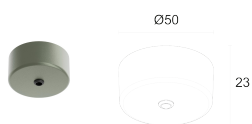

ACCESSORIES

Installation Accessories

WDA305

Ceiling canopy
jasper green

Required installation accessories, not included