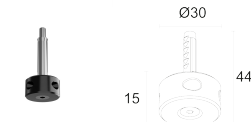

WDA32

Ceiling cable clamp

Required installation accessories, not included