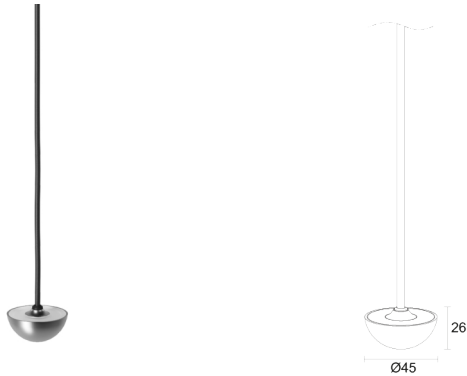

Made in Italy

 Re S 1, code: RR1S00000050DI-1  
Pendant for outdoor applications

 kg 0,149
 

## DESCRIPTION

pendant for outdoor applications; surface mounted (ceiling); Power consumption: 0,9W; Power supply: 24Vdc; Lumen output at source: 133 lm (3000K); Delivered lumen output: 75 lm (3000K); 8 mid-power LEDs, 3-step MacAdam, 72 000h L80 B10 (Ta 25°C); LED colour: 3000K; Optics: diffuse; CRI Colour Rendering Index: 80; Finishes: stainless steel finish obtained through AC19 homologated treatment of micro-shot peening, an electrolytic passivation treatment and electropolishing; Screen material: screen in PMMA; Seals: The NBR nitrile rubber O-rings ensure the fixture's IP rating is preserved, guaranteeing continued protection; power supply unit not included; includes 5 m neoprene cable, 05RN-F 2x0.35 Ø4.65 mm; Ingress protection: IP66; Impact resistance: IK06; Operating temperature: -20°C — +50°C; Photobiological safety: in accordance with IEC TR 62778:2014; Appliance class: class III; Weight: 149 g; Dimensions: Ø45x26 mm; Energy efficiency class: F (light source) in accordance with EU 2019/2015; Accessories: WDA305 Ceiling canopy, WDA30E Ceiling canopy, WDA30H Ceiling canopy, WDA30T Ceiling canopy, WDA31 Cable clamp, WDA32 Ceiling cable clamp; tested and approved via E.O.L. (End Of Line) test with functioning test and check of electrical power consumption

### MECHANICAL CHARACTERISTICS

Dimensions	Ø45x26 mm
Weight	149 g
Finishes	stainless Steel AC19
Mounting	with screws and plugs
Screen material	screen in PMMA