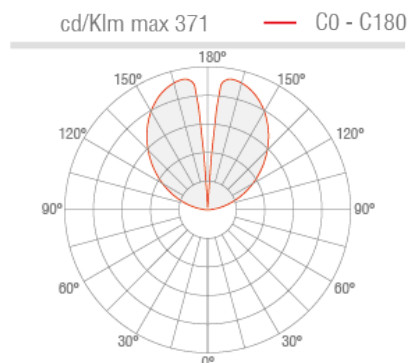

## DESCRIPTION

pendant for outdoor applications; surface mounted (ceiling); Power consumption: 0,9W; Power supply: 24Vdc; Lumen output at source: 133 lm (3000K); Delivered lumen output: 75 lm (3000K); 8 mid-power LEDs, 3-step MacAdam, 72 000h L80 B10 (Ta 25°C); LED colour: 3000K; Optics: diffuse; CRI Colour Rendering Index: 80; Finishes: stainless steel finish obtained through AC19 homologated treatment of micro-shot peening, an electrolytic passivation treatment and electropolishing; Screen material: screen in PMMA; Seals: The NBR nitrile rubber O-rings ensure the fixture's IP rating is preserved, guaranteeing continued protection; power supply unit not included; includes 5 m neoprene cable, 05RN-F 2x0.35 Ø4.65 mm; Ingress protection: IP66; Impact resistance: IK06; Operating temperature: -20°C — +50°C; Photobiological safety: in accordance with IEC TR 62778:2014; Appliance class: class III; Weight: 149 g; Dimensions: Ø45x26 mm; Energy efficiency class: F (light source) in accordance with EU 2019/2015; Accessories: WDA305 Ceiling canopy, WDA30E Ceiling canopy, WDA30H Ceiling canopy, WDA30T Ceiling canopy, WDA31 Cable clamp, WDA32 Ceiling cable clamp; tested and approved via E.O.L. (End Of Line) test with functioning test and check of electrical power consumption

### LIGHTING CHARACTERISTICS

Number and type of LED	8 mid-power LEDs
Average LED life	72 000h L80 B10 (Ta 25°C)
LED colour	3000K
CRI Colour Rendering Index	80
Binning	3-step MacAdam
Optics	diffuse
Lumen output at source	133 lm (3000K)
Delivered lumen output	75 lm (3000K)

### MECHANICAL CHARACTERISTICS

Dimensions	Ø45x26 mm
Weight	149 g
Finishes	stainless Steel AC19
Mounting	with screws and plugs
Screen material	screen in PMMA

## PHOTOMETRIC DATA