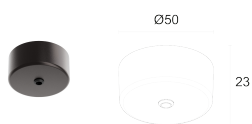

WDA30H

Ceiling canopy
anthracite

Required installation accessories, not included