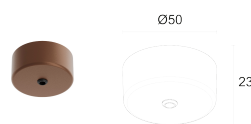

WDA30T

Ceiling canopy
cor-ten

Required installation accessories, not included