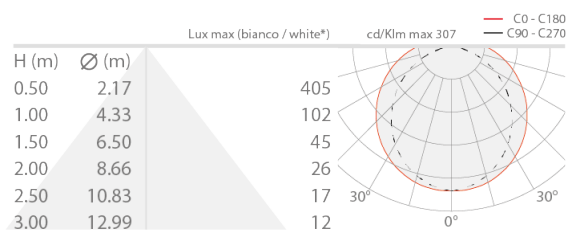

PHOTOMETRIC DATA

Diffuse 100cm

ACCESSORIES

Other

WUBAS0A2

Mounting kit
10 clips and 10 screws

WDA16

Profile
aluminium - 1000 mm

WUBAS0A3

Installation kit
1 start cap, 30-cm interconnect cable and 1 end cap

L&L Luce&Light SRL reserves the right to change the information contained in this document at any time without prior notice being given.