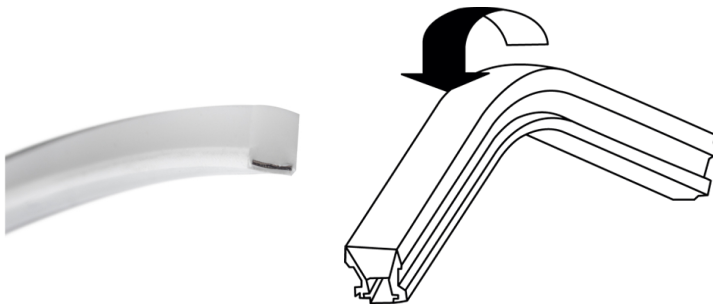

Made in Italy

 Neon Art RGB Top Bend, code: BASNE2200X006011  
Linear profiles for outdoor applications

15/06/2026 Rev. 03/2024

## DESCRIPTION

linear profile for outdoor applications; flush or semi-recessed installation; Power consumption: 14,4W; Power supply: 24Vdc; Delivered lumen output: 330 lm/m; 120 LEDs/m; LED colour: RGB; power supply unit not included; Ingress protection: IP65, IP67; it can be installed in one piece, without accessories. The profile can also be cut to size to meet your needs. The installation accessories ensure the IP67 rating is maintained; 10 clips, 10 screws and 2 end caps included; Dimensions: 5000x9.4x10 mm; Energy efficiency class: F (light source) in accordance with EU 2019/2015; Accessories: WDA16 Profile, WUBAS0A2 Mounting kit, WUBAS0A3 Installation kit; tested and approved via E.O.L. (End Of Line) test with functioning test and check of electrical power consumption

### MECHANICAL CHARACTERISTICS

Dimensions	5000x9.4x10 mm
------------	----------------