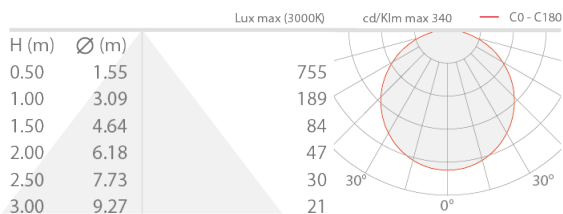

PHOTOMETRIC DATA

SLIM – 100cm FROST

ACCESSORIES

Optical Accessories

WR0000S0S
Cover - Micro
frosted - 2000 mm

WR0000S0T
Cover - Micro
transparent - 2000 mm

WR0000S1S
Cover - Line / Line Plus / Plaster / Plaster Plus / Corner
frosted - 2000 mm

WR0000S1T
Cover - Line / Line Plus / Plaster / Plaster Plus / Corner
transparent - 2000 mm

WR0000S2S