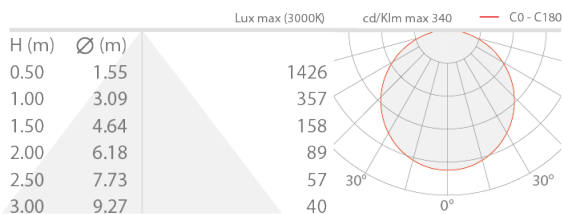

PHOTOMETRIC DATA

PLUS – 100cm FROST

ACCESSORIES

Optical Accessories

WR0000S1M

Cover - Line / Line Plus / Plaster / Plaster Plus / Corner milky - 2000 mm

WR0000S1S

Cover - Line / Line Plus / Plaster / Plaster Plus / Corner frosted - 2000 mm

WR0000S1T

Cover - Line / Line Plus / Plaster / Plaster Plus / Corner transparent - 2000 mm

WR0000S2M

Cover - Line / Line Plus / Plaster / Plaster Plus / Corner milky - 3000 mm

WR0000S2S

Cover - Line / Line Plus / Plaster / Plaster Plus / Corner frosted - 3000 mm

WR0000S2T

Cover - Line / Line Plus / Plaster / Plaster Plus / Corner transparent - 3000 mm

WR0000S3S

WR0000S4M