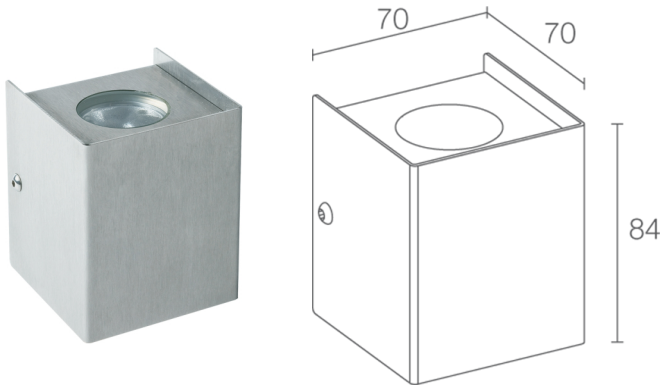

Made in Italy

Brom 3.0, code: BR300325SI
Wall mounted for outdoor applications

22/05/2026 Rev. 06/2024

DESCRIPTION

wall mounted for outdoor applications, single beam; surface mounted (wall); Power consumption: max 6W; Power supply: max 500mA; Lumen output at source: 436 lm (3000K, 500mA); Delivered lumen output: 251 lm (3000K, 500mA, 20°); 3 power LEDs, 1/4 ANSI BIN, 50 000h L90 B10 (Ta 25°C); LED colour: 3000K; Optics: 12°; CRI Colour Rendering Index: 80; Body material: body and trim in AISI 316L stainless steel; RAL finish on request; Screen material: screen in tempered, transparent extra-clear glass; power supply unit not included; Wiring: series; includes 2x0.30 m single-core cables; Control system: dimming via dimmable driver; Ingress protection: IP66; Impact resistance: IK08; Casambi control using the Casambi app with dedicated electronics; Operating temperature: -20°C — +45°C; Glow wire test: 960°C; Photobiological safety: photobiological safety: risk group 1 according to EN 62471:2006; Appliance class: class III; Weight: 450 g; Dimensions: 70x70x84 mm; Energy efficiency class: F (light source) in accordance with EU 2019/2015; tested and approved via E.O.L. (End Of Line) test with functioning test and check of electrical power consumption

LIGHTING CHARACTERISTICS

Number and type of LED	3 power LEDs
Average LED life	50 000h L90 B10 (Ta 25°C)
LED colour	3000K
CRI Colour Rendering Index	80
Binning	1/4 ANSI BIN
Optics	12°
Lumen output at source	436 lm (3000K, 500mA)
Delivered lumen output	251 lm (3000K, 500mA, 20°)

MECHANICAL CHARACTERISTICS

Dimensions	70x70x84 mm
Weight	450 g
Mounting	with screws and plugs
Body material	body and trim in AISI 316L stainless steel
Screen material	screen in transparent, tempered extra-clear glass