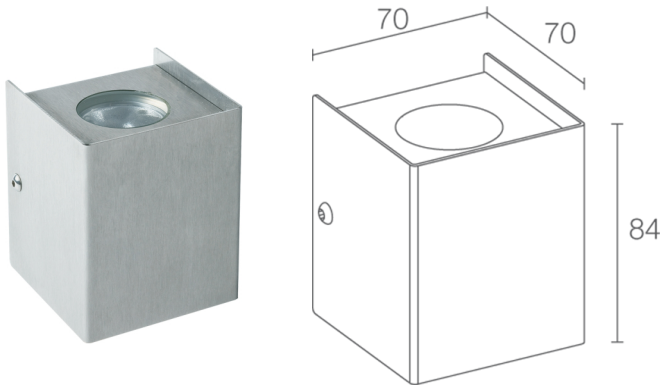

Made in Italy

Brom 3.0, code: BR300325SI
Wall mounted for outdoor applications

11/07/2026 Rev. 06/2024

DESCRIPTION

wall mounted for outdoor applications, single beam; surface mounted (wall); Power consumption: max 6W; Power supply: max 500mA; Lumen output at source: 436 lm (3000K, 500mA); Delivered lumen output: 251 lm (3000K, 500mA, 20°); 3 power LEDs, 1/4 ANSI BIN, 50 000h L90 B10 (Ta 25°C); LED colour: 3000K; Optics: 12°; CRI Colour Rendering Index: 80; Body material: body and trim in AISI 316L stainless steel; RAL finish on request; Screen material: screen in tempered, transparent extra-clear glass; power supply unit not included; Wiring: series; includes 2x0.30 m single-core cables; Control system: dimming via dimmable driver; Ingress protection: IP66; Impact resistance: IK08; Casambi control using the Casambi app with dedicated electronics; Operating temperature: -20°C — +45°C; Glow wire test: 960°C; Photobiological safety: photobiological safety: risk group 1 according to EN 62471:2006; Appliance class: class III; Weight: 450 g; Dimensions: 70x70x84 mm; Energy efficiency class: F (light source) in accordance with EU 2019/2015; tested and approved via E.O.L. (End Of Line) test with functioning test and check of electrical power consumption

LIGHTING CHARACTERISTICS

Number and type of LED	3 power LEDs
Average LED life	50 000h L90 B10 (Ta 25°C)
LED colour	3000K
CRI Colour Rendering Index	80
Binning	1/4 ANSI BIN
Optics	12°
Lumen output at source	436 lm (3000K, 500mA)
Delivered lumen output	251 lm (3000K, 500mA, 20°)

MECHANICAL CHARACTERISTICS

Dimensions	70x70x84 mm
Weight	450 g
Mounting	with screws and plugs
Body material	body and trim in AISI 316L stainless steel
Screen material	screen in transparent, tempered extra-clear glass