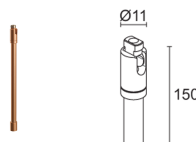

MECHANICAL CHARACTERISTICS

Dimensions	ø25x49,5 mm
Weight	65 g
Finishes	rose gold
Body material	body in anticorrosional aluminium, joint in brass

GENERAL CHARACTERISTICS

Ingress protection	IP40
Operating temperature	0°C – +45°C
Energy efficiency class	F (light source) in accordance with EU 2019/2015
Appliance class	class III
Walkover	no
Drive-over	no
Power cables	includes 1.50 m PVC cable HT105° 2x0.20 Ø3.0 mm
Photobiological safety	photobiological safety: risk group 1 according to EN 62471:2006
Notes	Casambi control using the Casambi app with dedicated electronics

PHOTOMETRIC DATA

R1 zoom – 9° (9° - 70°)

R1 zoom – 70° (9° - 70°)

ACCESSORIES

Installation Accessories

WDA00Y

Fixing base

rose gold

Required installation accessories, not included

WDA01Y

Rigid arm - h 150 mm

rose gold

Order together with the fixing base or the nipple

WDA02Y

Rigid arm - h 300 mm

rose gold