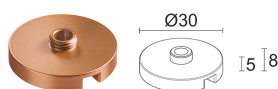

WDA04Y

Magnetic plate
rose gold

Required installation accessories, not included