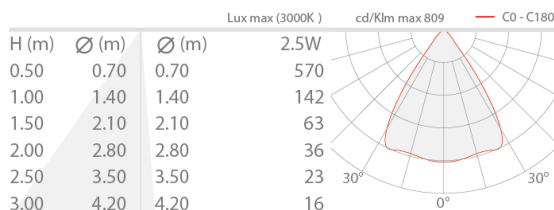

R1 zoom – 70° (9° - 70°)

ACCESSORIES

Installation Accessories

WDA00Y

Fixing base
rose gold

Required installation accessories, not included

WDA01Y

Rigid arm - h 150 mm
rose gold

Order together with the fixing base or the nipple

WDA02Y

Rigid arm - h 300 mm
rose gold

Order together with the fixing base or the nipple

WDA03Y

Ceiling rose
rose gold

Required installation accessories, not included

WDA04Y

Magnetic plate
rose gold

Required installation accessories, not included

WGA08Y

Retaining spring clip Ø30mm
rose gold

Required installation accessories, not included

Other

WF0600

PVC cable HT105° 2x0,20 Ø3,0 mm, grey
your choice of length

To be ordered by meter for lengths other than the standard one (1.5 m)