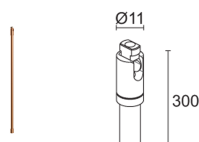

WDA02Y

Rigid arm - h 300 mm
rose gold

Order together with the fixing base or the nipple