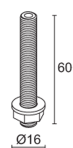

Required installation accessories, not included

WDA04Y

Magnetic plate
rose gold

Required installation accessories, not included

WGA08Y

Retaining spring clip Ø30mm
rose gold

Required installation accessories, not included

Other

WF0600

PVC cable HT105° 2x0,20 Ø3,0 mm, grey
your choice of length

To be ordered by meter for lengths other than the standard one (1.5 m)

**WGA01**

Nipple coupler

Required installation accessories, not included