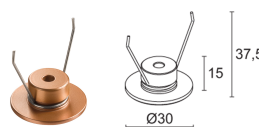

Required installation accessories, not included

WDA01Y

Rigid arm - h 150 mm

rose gold

Order together with the fixing base or the nipple

WDA02Y

Rigid arm - h 300 mm

rose gold

Order together with the fixing base or the nipple

WDA03Y

Ceiling rose

rose gold

Required installation accessories, not included

WDA04Y

Magnetic plate

rose gold

Required installation accessories, not included

WGA08Y

Retaining spring clip for installation on plasterboard Ø30mm

rose gold

Required installation accessories, not included

Other

WF0600

PVC cable HT105° 2x0,20 Ø3,0 mm, grey

your choice of length

To be ordered by meter for lengths other than the standard one (1.5 m)

**WGA01**

Nipple coupler

Required installation accessories, not included

L&L Luce&Light SRL reserves the right to change the information contained in this document at any time without prior notice being given.