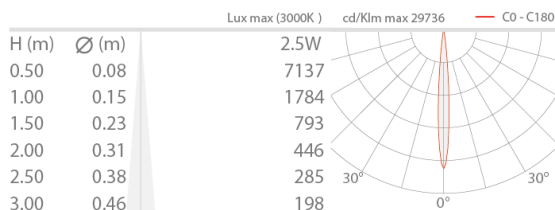

PHOTOMETRIC DATA

R1 zoom – 9° (9° - 70°)