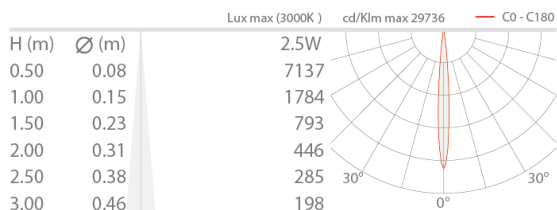

PHOTOMETRIC DATA

R1 zoom – 9° (9° - 70°)