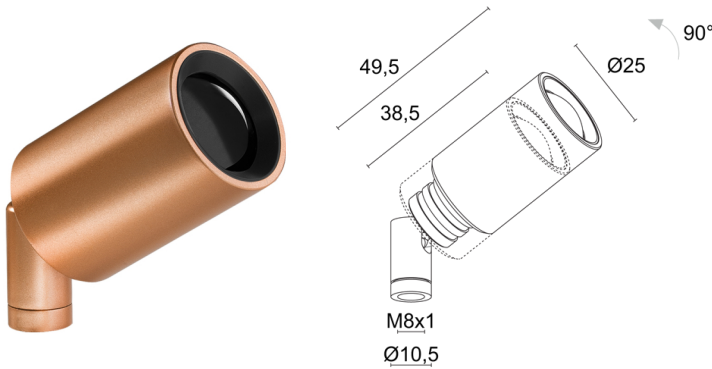

Made in Italy

 Krill 2.4, code: KI242010005R1Y
Projectors for indoor applications

 0,065 g
 

DESCRIPTION

projector for indoor applications; surface mounted (shop windows, display cabinets, shelves, ceiling, wall); Power consumption: max 2,5W; Power supply: max 700mA; Lumen output at source: 202 lm (3000K, 700mA); Delivered lumen output: 176 lm (3000K, 700mA, 70°); 1 power LED, 1/4 ANSI BIN, 50 000h L90 B10 (Ta 25°C); LED colour: 3000K; Optics: optical range 9°—70°: optical system consisting of a plano-convex lens combined with a high-quality technical filter. The diameter of the light emission can be adjusted manually, ensuring maximum lighting flexibility; CRI Colour Rendering Index: >90; Body material: body made of ANTICORODAL EN AW 6026 low-copper-content aluminium alloy for excellent resistance to corrosion, made entirely on a CNC lathe. Joint made of brass and produced entirely on a CNC lathe.; Finishes: cylindrical cover and joint painted rose gold, radiator electro-coloured black; RAL finish on request; Installation: versatile installation thanks to its accessories: arm with fixing base, nipple coupler, magnetic plate, fixing springs and ceiling rose; power supply unit not included; Wiring: series; includes 1.50 m PVC cable HT105° 2x0.20 Ø3.0 mm; Control system: dimming via dimmable driver; Ingress protection: IP40; Casambi control using the Casambi app with dedicated electronics; Operating temperature: 0°C — +45°C; Photobiological safety: photobiological safety: risk group 1 according to EN 62471:2006; Appliance class: class III; Weight: 65 g; Dimensions: ø25x49,5 mm; Energy efficiency class: F (light source) in accordance with EU 2019/2015; Accessories: WDA00Y Fixing base, WDA01Y Rigid arm - h 150 mm, WDA02Y Rigid arm - h 300 mm, WDA03Y Ceiling rose, WDA04Y Magnetic plate, WF0600 PVC cable HT105° 2x0,20 Ø3,0 mm, grey, WGA01 Nipple coupler, WGA08Y Retaining spring clip for installation on plasterboard Ø30mm; tested and approved via E.O.L. (End Of Line) test with functioning test and check of electrical power consumption