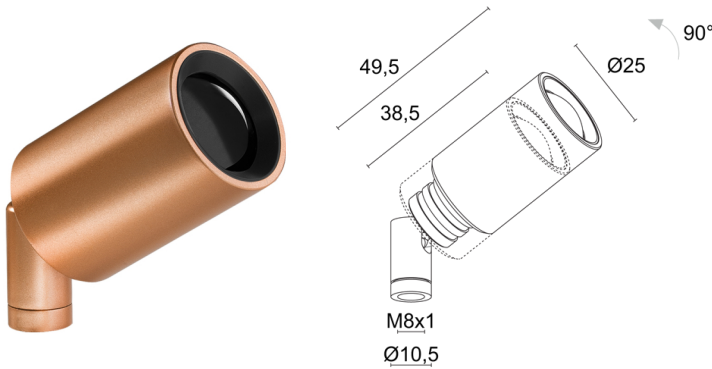

Made in Italy

 Krill 2.4, code: KI242010005R1Y
Projectors for indoor applications

 0,065 g
  IP40
 

DESCRIPTION

projector for indoor applications; surface mounted (shop windows, display cabinets, shelves, ceiling, wall); Power consumption: max 2,5W; Power supply: max 700mA; Lumen output at source: 202 lm (3000K, 700mA); Delivered lumen output: 176 lm (3000K, 700mA, 70°); 1 power LED, 1/4 ANSI BIN, 50 000h L90 B10 (Ta 25°C); LED colour: 3000K; Optics: optical range 9°—70°: optical system consisting of a plano-convex lens combined with a high-quality technical filter. The diameter of the light emission can be adjusted manually, ensuring maximum lighting flexibility; CRI Colour Rendering Index: >90; Body material: body made of ANTICORODAL EN AW 6026 low-copper-content aluminium alloy for excellent resistance to corrosion, made entirely on a CNC lathe. Joint made of brass and produced entirely on a CNC lathe.; Finishes: cylindrical cover and joint painted rose gold, radiator electro-coloured black; RAL finish on request; Installation: versatile installation thanks to its accessories: arm with fixing base, nipple coupler, magnetic plate, fixing springs and ceiling rose; power supply unit not included; Wiring: series; includes 1.50 m PVC cable HT105° 2x0.20 Ø3.0 mm; Control system: dimming via dimmable driver; Ingress protection: IP40; Casambi control using the Casambi app with dedicated electronics; Operating temperature: 0°C — +45°C; Photobiological safety: photobiological safety: risk group 1 according to EN 62471:2006; Appliance class: class III; Weight: 65 g; Dimensions: ø25x49,5 mm; Energy efficiency class: F (light source) in accordance with EU 2019/2015; Accessories: WDA00Y Fixing base, WDA01Y Rigid arm - h 150 mm, WDA02Y Rigid arm - h 300 mm, WDA03Y Ceiling rose, WDA04Y Magnetic plate, WF0600 PVC cable HT105° 2x0,20 Ø3,0 mm, grey, WGA01 Nipple coupler, WGA08Y Retaining spring clip Ø30mm; tested and approved via E.O.L. (End Of Line) test with functioning test and check of electrical power consumption