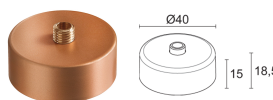

WDA03Y

Ceiling rose
rose gold

Required installation accessories, not included