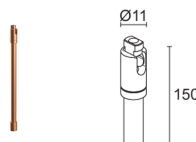

WDA01Y

Rigid arm - h 150 mm
rose gold

Order together with the fixing base or the nipple