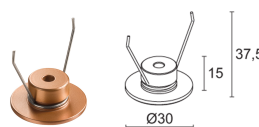

WGA08Y

Retaining spring clip Ø30mm
rose gold

Required installation accessories, not included

Other

WF0600

PVC cable HT105° 2x0,20 Ø3,0 mm, grey
your choice of length

To be ordered by meter for lengths other than the standard one (1.5 m)