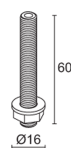

MECHANICAL CHARACTERISTICS

Dimensions	ø25x49,5 mm
Weight	65 g
Finishes	rose gold
Body material	body in anticorrosional aluminium, joint in brass

GENERAL CHARACTERISTICS

Ingress protection	IP40
Operating temperature	0°C – +45°C
Energy efficiency class	F (light source) in accordance with EU 2019/2015
Appliance class	class III
Walkover	no
Drive-over	no
Power cables	includes 1.50 m PVC cable HT105° 2x0.20 Ø3.0 mm
Photobiological safety	photobiological safety: risk group 1 according to EN 62471:2006
Notes	Casambi control using the Casambi app with dedicated electronics

Required installation accessories, not included

WGA08Y

Retaining spring clip for installation on plasterboard Ø30mm

rose gold

Required installation accessories, not included

Other

WF0600

PVC cable HT105° 2x0,20 Ø3,0 mm, grey

your choice of length

To be ordered by meter for lengths other than the standard one (1.5 m)

**WGA01**

Nipple coupler

Required installation accessories, not included

L&L Luce&Light SRL reserves the right to change the information contained in this document at any time without prior notice being given.