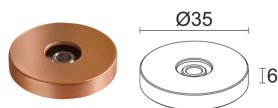

PHOTOMETRIC DATA

R1 zoom – 9° (9° - 70°)

R1 zoom – 70° (9° - 70°)

ACCESSORIES

Installation Accessories

WDA00Y

Fixing base
rose gold

Required installation accessories, not included