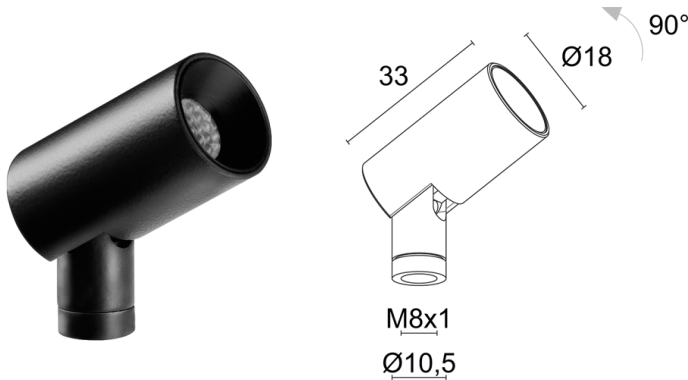

## DESCRIPTION

projector for indoor applications; surface mounted (shop windows, display cabinets, shelves, ceiling, wall); Power consumption: max 1W; Power supply: max 350mA; Lumen output at source: 105 lm (3000K, 350mA); Delivered lumen output: 51 lm (3000K, 350mA, 36°); 1 power LED, 3-step MacAdam, 50 000h L90 B10 (Ta 25°C); LED colour: 3000K; Optics: 23°: optical system consisting of 1 high-efficiency TIR microlens combined with a high-quality technical filter; CRI Colour Rendering Index: >90; Body material: body made of ANTICORODAL EN AW 6026 low-copper-content aluminium alloy for excellent resistance to corrosion, made entirely on a CNC lathe. Joint made of brass and produced entirely on a CNC lathe.; Finishes: body and joint painted black (RAL 9005); RAL finish on request; Installation: versatile installation thanks to its accessories: arm with fixing base, nipple coupler, magnetic plate, fixing springs and ceiling rose; power supply unit not included; Wiring: series; includes 1.50 m PVC cable HT105° 2x0.20 Ø3.0 mm; Control system: dimming via dimmable driver; Ingress protection: IP40; Casambi control using the Casambi app with dedicated electronics; Operating temperature: 0°C — +45°C; Photobiological safety: photobiological safety: risk group 1 according to EN 62471:2006; Appliance class: class III; Weight: 35 g; Dimensions: ø18x33 mm; Energy efficiency class: F (light source) in accordance with EU 2019/2015; Accessories: WDA00N Fixing base, WDA01N Rigid arm - h 150 mm, WDA02N Rigid arm - h 300 mm, WDA03N Ceiling rose, WDA04N Magnetic plate, WF0600 PVC cable HT105° 2x0,20 Ø3,0 mm, grey, WGA01 Nipple coupler, WGA08N Retaining spring clip Ø30mm; tested and approved via E.O.L. (End Of Line) test with functioning test and check of electrical power consumption