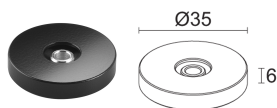

ACCESSORIES

Installation Accessories

WDA00N

Fixing base
black

Required installation accessories, not included