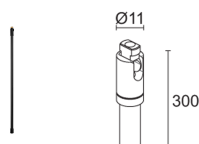

WDA02N

Rigid arm - h 300 mm
black

Order together with the fixing base or the nipple