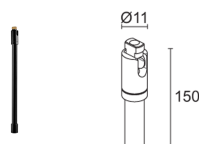

WDA01N

Rigid arm - h 150 mm
black

Order together with the fixing base or the nipple