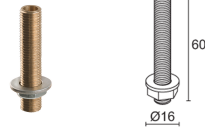

#### WGA08N

Retaining spring clip Ø30mm  
black

Required installation accessories, not included

#### WF0600

PVC cable HT105° 2x0,20 Ø3,0 mm, grey  
your choice of length

To be ordered by meter for lengths other than the standard one (1.5 m)

**WGA01**

Nipple coupler

Required installation accessories, not included