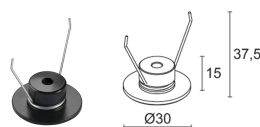

WGA08N

Retaining spring clip Ø30mm
black

Required installation accessories, not included

Other

WF0600

PVC cable HT105° 2x0,20 Ø3,0 mm, grey
your choice of length

To be ordered by meter for lengths other than the standard one (1.5 m)