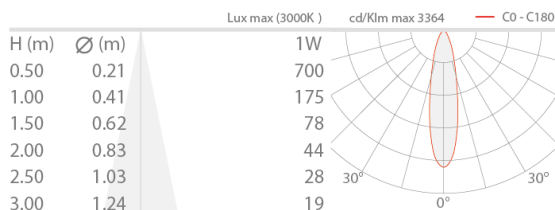

**LIGHTING CHARACTERISTICS**

Number and type of LED	1 power LED
Average LED life	50 000h L90 B10 (Ta 25°C)
LED colour	3000K
CRI Colour Rendering Index	>90
Binning	3-step MacAdam
Optics	23°
Lumen output at source	105 lm (3000K, 350mA)
Delivered lumen output	51 lm (3000K, 350mA, 36°)

**MECHANICAL CHARACTERISTICS**

Dimensions	ø18x33 mm
Weight	35 g
Finishes	black RAL 9005
Body material	body in anticorodal aluminium, joint in brass

**GENERAL CHARACTERISTICS**

Ingress protection	IP40
Operating temperature	0°C — +45°C
Energy efficiency class	F (light source) in accordance with EU 2019/2015
Appliance class	class III
Walkover	no
Drive-over	no
Power cables	includes 1.50 m PVC cable HT105° 2x0.20 Ø3.0 mm
Photobiological safety	photobiological safety: risk group 1 according to EN 62471:2006
Notes	Casambi control using the Casambi app with dedicated electronics

## PHOTOMETRIC DATA

M - 23°