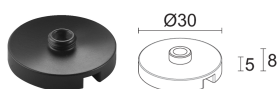

WDA04N

Magnetic plate
black

Required installation accessories, not included