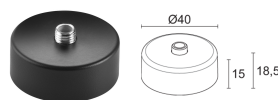

WDA03N

Ceiling rose
black

Required installation accessories, not included