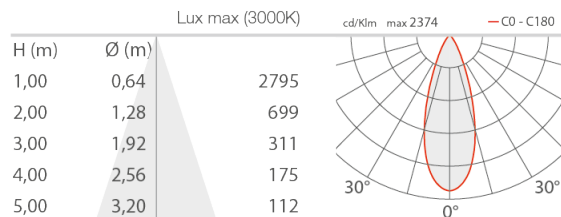

L - 36° CRI 90 deep, square cover

ACCESSORIES

Installation Accessories

WGCC30A1F

Round bezel
for installation flush with ceiling
Required installation accessories, not included

WGCC30A1T

Round bezel
for rebated installation
Required installation accessories, not included