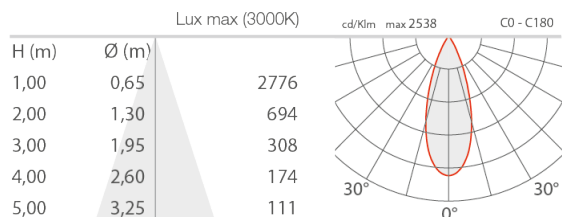

PHOTOMETRIC DATA

**L** - 36° CRI 90 flat, round cover

**L** - 36° CRI 90 flat, square cover

**L** - 36° CRI 90 shallow, round cover

**L** - 36° CRI 90 shallow, square cover

**L** - 36° CRI 90 deep, round cover