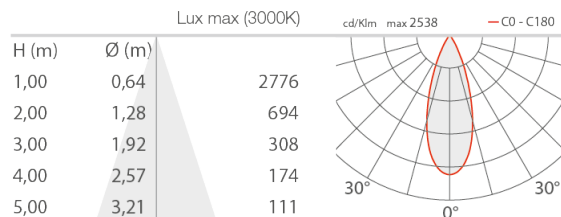

### MECHANICAL CHARACTERISTICS

Dimensions	ø136 mm / 136x136 mm
Weight	900 gr
Body material	body in die-cast aluminium and Bayblend, bezel and cover in die-cast aluminium

PHOTOMETRIC DATA

**L** - 36° CRI 90 flat, round cover

**L** - 36° CRI 90 flat, square cover

**L** - 36° CRI 90 shallow, round cover

**L** - 36° CRI 90 shallow, square cover

**L** - 36° CRI 90 deep, round cover