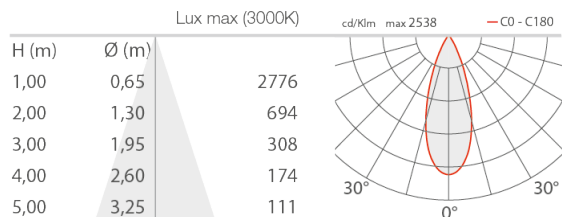

### LIGHTING CHARACTERISTICS

Number and type of LED	1 power LED High Intensity
Average LED life	50 000h L90 B10 (Ta 25°C)
LED colour	4000K
CRI Colour Rendering Index	>90
Binning	2-step MacAdam
Optics	36°
Lumen output at source	1349 lm (3000K, 400mA, CRI >90)
Delivered lumen output	1094 lm (3000K, 400mA, 36°, CRI >90)

### MECHANICAL CHARACTERISTICS

Dimensions	ø136 mm / 136x136 mm
Weight	900 gr
Body material	body in die-cast aluminium and Bayblend, bezel and cover in die-cast aluminium

PHOTOMETRIC DATA

**L** - 36° CRI 90 flat, round cover

**L** - 36° CRI 90 flat, square cover

**L** - 36° CRI 90 shallow, round cover

**L** - 36° CRI 90 shallow, square cover

**L** - 36° CRI 90 deep, round cover