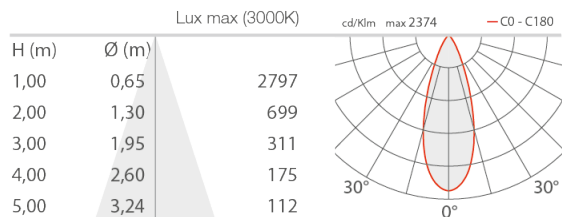

PHOTOMETRIC DATA

**L** - 36° CRI 90 flat, round cover

**L** - 36° CRI 90 flat, square cover

**L** - 36° CRI 90 shallow, round cover

**L** - 36° CRI 90 shallow, square cover

**L** - 36° CRI 90 deep, round cover