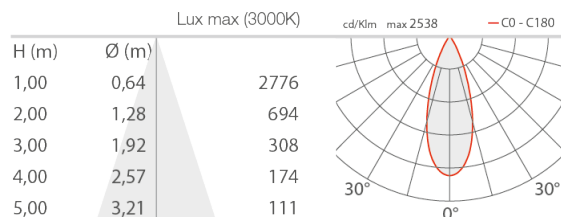

PHOTOMETRIC DATA

**L** - 36° CRI 90 flat, round cover

**L** - 36° CRI 90 flat, square cover

**L** - 36° CRI 90 shallow, round cover

**L** - 36° CRI 90 shallow, square cover

**L** - 36° CRI 90 deep, round cover