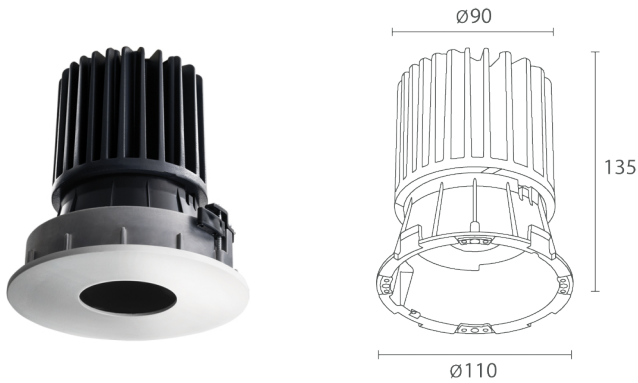

## DESCRIPTION

recessed downlight for indoor applications; recessed (ceiling); Power consumption: max 15W; Power supply: max 400mA; Lumen output at source: 1349 lm (3000K, 400mA, CRI >90); Delivered lumen output: 1094 lm (3000K, 400mA, 36°, CRI >90); 1 power LED High Intensity, 2-step MacAdam, 50 000h L90 B10 (Ta 25°C); LED colour: 4000K; Optics: 36°: optical system consisting of a deep-set, high-efficiency TIR lens; CRI Colour Rendering Index: >90; Body material: body made of low-copper-content die-cast aluminium alloy EN AB 46100, for excellent corrosion resistance, and flame-retardant Bayblend. Trim and cover made of low-copper-content die-cast aluminium alloy EN AB 46100 for excellent resistance to corrosion; RAL finish on request; power supply unit not included; Wiring: series; includes 2x0.30 m single-core PVC cables; Control system: dimming via dimmable driver; Ingress protection: IP40, IP44 with filter; UGR <13 for versions with flat and shallow covers, UGR <19 for versions with deep cover; Easy to wire. The electrical cables can be attached directly to the connector, making the product easier to install; Casambi control using the Casambi app with dedicated electronics; Operating temperature: 0°C — +45°C; Appliance class: class III; Weight: 900 gr; Dimensions: ø136 mm / 136x136 mm; Energy efficiency class: F (light source) in accordance with EU 2019/2015; Accessories: WGCC30A1F Round bezel, WGCC30A1T Round bezel, WGCC30A2F Square bezel, WGCC30A2T Square bezel, WHCC30A1 Honeycomb louvre, WRCC30R1D Diffuser filter, WRCC30R1T Transparent IP44 screen, WRCC30R1W Elliptical filter, WZCC30108 Flat, round cover, WZCC3010E Flat, round cover, WZCC3010N Flat, round cover, WZCC3010Z Flat, round cover, WZCC30208 Flat, square cover, WZCC3020E Flat, square cover, WZCC3020N Flat, square cover, WZCC3020Z Flat, square cover, WZCC30308 Shallow, round cover, WZCC3030E Shallow, round cover, WZCC3030N Shallow, round cover, WZCC3030Z Shallow, round cover, WZCC30408 Shallow, square cover, WZCC3040E Shallow, square cover, WZCC3040N Shallow, square cover, WZCC3040Z Shallow, square cover, WZCC30508 Deep, round cover, WZCC3050E Deep, round cover, WZCC3050N Deep, round cover, WZCC3050Z Deep, round cover, WZCC30608 Deep, square cover, WZCC3060E Deep, square cover, WZCC3060N Deep, square cover, WZCC3060Z Deep, square cover; tested and approved via E.O.L. (End Of Line) test with functioning test and check of electrical power consumption