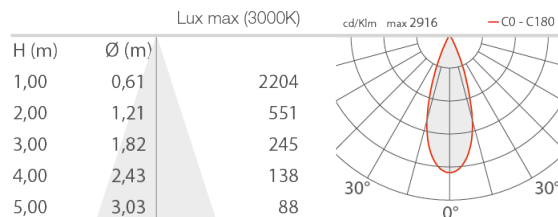

LIGHTING CHARACTERISTICS

Number and type of LED	1 power LED High Intensity
Average LED life	50 000h L90 B10 (Ta 25°C)
LED colour	4000K
CRI Colour Rendering Index	>90
Binning	2-step MacAdam
Optics	36°
Lumen output at source	960 lm (3000K, 300mA, CRI >90)
Delivered lumen output	756 lm (3000K, 300mA, 36°, CRI >90)

MECHANICAL CHARACTERISTICS

Dimensions	ø85 mm / 85x85 mm
Weight	500 gr
Body material	body in die-cast aluminium and Bayblend, bezel and cover in die-cast aluminium

GENERAL CHARACTERISTICS

Ingress protection	IP40, IP44 with filter
Operating temperature	0°C — +45°C
Features	UGR <13 for versions with flat and shallow covers, UGR <19 for versions with deep cover
Energy efficiency class	F (light source) in accordance with EU 2019/2015
Appliance class	class III
Walkover	no
Drive-over	no
Power cables	includes 2x0.30 m single-core cables
Notes	Easy to wire. The electrical cables can be attached directly to the connector, making the product easier to install; Casambi control using the Casambi app with dedicated electronics

PHOTOMETRIC DATA

L - 36° CRI 90 flat, round cover

L - 36° CRI 90 flat, square cover

L - 36° CRI 90 shallow, round cover

L - 36° CRI 90 shallow, square cover

L - 36° CRI 90 deep, round cover

L - 36° CRI 90 deep, square cover