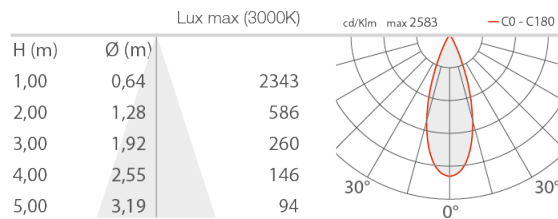

PHOTOMETRIC DATA

L - 36° CRI 90 flat, round cover

L - 36° CRI 90 flat, square cover

L - 36° CRI 90 shallow, round cover

L - 36° CRI 90 shallow, square cover

L - 36° CRI 90 deep, round cover

L - 36° CRI 90 deep, square cover