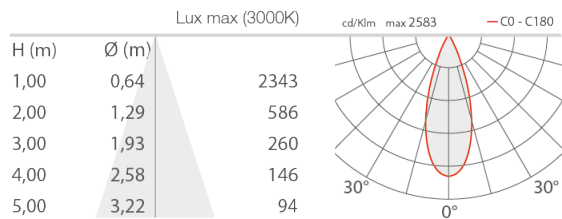

PHOTOMETRIC DATA

L - 36° CRI 90 flat, round cover

L - 36° CRI 90 flat, square cover

L - 36° CRI 90 shallow, round cover

L - 36° CRI 90 shallow, square cover

L - 36° CRI 90 deep, round cover

L - 36° CRI 90 deep, square cover