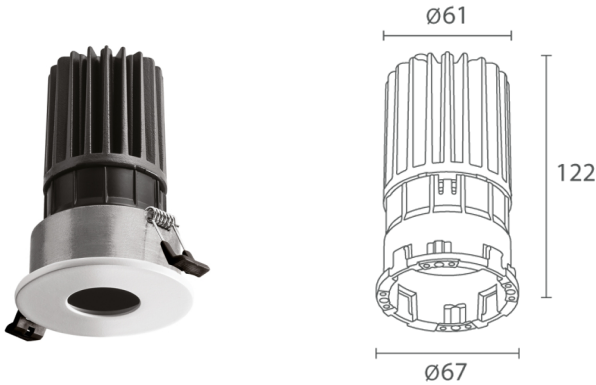

Made in Italy

 **Combina D 2.0, code: CC2020100090L0**
Recessed for indoor applications

 0,50 kg
 

18/06/2026 Rev. 09/2024

DESCRIPTION

recessed downlight for indoor applications; recessed (ceiling); Power consumption: max 11W; Power supply: max 300mA; Lumen output at source: 960 lm (3000K, 300mA, CRI >90); Delivered lumen output: 756 lm (3000K, 300mA, 36°, CRI >90); 1 power LED High Intensity, 2-step MacAdam, 50 000h L90 B10 (Ta 25°C); LED colour: 4000K; Optics: 36°: optical system consisting of a deep-set, high-efficiency TIR lens; CRI Colour Rendering Index: >90; Body material: body made of low-copper-content die-cast aluminium alloy EN AB 46100, for excellent corrosion resistance, and flame-retardant Bayblend. Trim and cover made of low-copper-content die-cast aluminium alloy EN AB 46100 for excellent resistance to corrosion; RAL finish on request; power supply unit not included; Wiring: series; includes 2x0.30 m single-core cables; Control system: dimming via dimmable driver; Ingress protection: IP40, IP44 with filter; UGR <13 for versions with flat and shallow covers, UGR <19 for versions with deep cover; Easy to wire. The electrical cables can be attached directly to the connector, making the product easier to install; Casambi control using the Casambi app with dedicated electronics; Operating temperature: 0°C — +45°C; Appliance class: class III; Weight: 500 gr; Dimensions: ø85 mm / 85x85 mm; Energy efficiency class: F (light source) in accordance with EU 2019/2015; Accessories: WGCC20A1F Round bezel, WGCC20A1T Round bezel, WGCC20A2F Square bezel, WGCC20A2T Square bezel, WHCC20A1 Honeycomb louvre, WHCC20A2 Honeycomb louvre, WRCC20R1D Diffuser filter, WRCC20R1T Transparent IP44 screen, WRCC20R1W Elliptical filter, WRCC20S1D Diffuser filter, WRCC20S1T Transparent IP44 screen, WRCC20S1W Elliptical filter, WZCC20108 Flat, round cover, WZCC2010E Flat, round cover, WZCC2010N Flat, round cover, WZCC2010Z Flat, round cover, WZCC20208 Flat, square cover, WZCC2020E Flat, square cover, WZCC2020N Flat, square cover, WZCC2020Z Flat, square cover, WZCC20308 Shallow, round cover, WZCC2030E Shallow, round cover, WZCC2030N Shallow, round cover, WZCC2030Z Shallow, round cover, WZCC20408 Shallow, square cover, WZCC2040E Shallow, square cover, WZCC2040N Shallow, square cover, WZCC2040Z Shallow, square cover, WZCC20508 Deep, round cover, WZCC2050E Deep, round cover, WZCC2050N Deep, round cover, WZCC2050Z Deep, round cover, WZCC20608 Deep, square cover, WZCC2060E Deep, square cover, WZCC2060N Deep, square cover, WZCC2060Z Deep, square cover; tested and approved via E.O.L. (End Of Line) test with functioning test and check of electrical power consumption