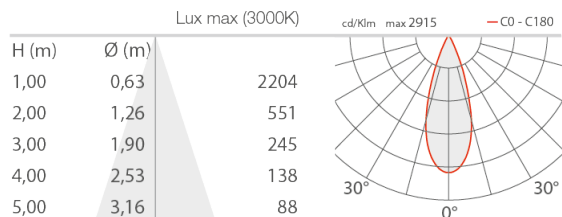

MECHANICAL CHARACTERISTICS

Dimensions	ø85 mm / 85x85 mm
Weight	500 gr
Body material	body in die-cast aluminium and Bayblend, bezel and cover in die-cast aluminium

GENERAL CHARACTERISTICS

Ingress protection	IP40, IP44 with filter
Operating temperature	0°C — +45°C
Features	UGR <13 for versions with flat and shallow covers, UGR <19 for versions with deep cover
Energy efficiency class	F (light source) in accordance with EU 2019/2015
Appliance class	class III
Walkover	no
Drive-over	no
Power cables	includes 2x0.30 m single-core cables
Notes	Easy to wire. The electrical cables can be attached directly to the connector, making the product easier to install; Casambi control using the Casambi app with dedicated electronics

PHOTOMETRIC DATA

L - 36° CRI 90 flat, round cover

L - 36° CRI 90 flat, square cover

L - 36° CRI 90 shallow, round cover

L - 36° CRI 90 shallow, square cover

L - 36° CRI 90 deep, round cover

L - 36° CRI 90 deep, square cover