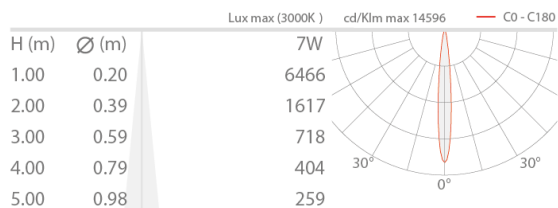

PHOTOMETRIC DATA

T - 11° CRI 80

ACCESSORIES

Installation Accessories

Optical Accessories

Other

L&L Luce&Light SRL reserves the right to change the information contained in this document at any time without prior notice being given.