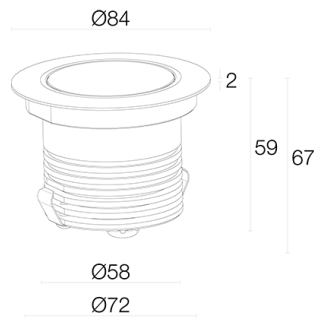

Made in Italy

Smoothy 2.4, code: SY240205TL
Recessed for outdoor applications

26/06/2026 Rev. 11/2024

T max 50°C

DESCRIPTION

recessed for outdoor applications; drive-over up to 1000 kg; walkover; recessed (ceiling, wall, floor); Power consumption: 7W; Power supply: 24Vdc; Lumen output at source: 657 lm (3000K, 7W, CRI 80); Delivered lumen output: 463 lm (3000K, 34°, 7W, CRI 80); 1 high-intensity power LED, 3-step MacAdam, 50 000h L90 B10 (Ta 25°C); LED colour: 3000K; Optics: 11°; CRI Colour Rendering Index: 80; Body material: body made of ANTICORODAL 6082 aluminium alloy, made entirely on a CNC lathe and then electro-coloured black. Trim in brass, made with a CNC lathe; Finishes: brass; RAL finish on request; Screen material: 8-mm-thick transparent extra-clear glass, high transmittance to ensure chromatic uniformity of light and tempered for excellent resistance to knocks and scratches; Seals: the silicone rubber gaskets guarantee maximum resistance to UV rays and unchanging mechanical characteristics over time; Thickness of installation surface: min 0 mm, max 25 mm; power supply unit not included; includes 1.50 m neoprene cable H05RN-F 2x0.75/0.75 Ø6.3 mm; Ingress protection: IP65, IP67; Impact resistance: IK08; 5° optics and 3.5W version: 4000K only CRI 80; Casambi control using the Casambi app with dedicated electronics; Operating temperature: -20°C — +45°C; Maximum device temperature: 50°C (Ta 25°C); Glow wire test: 960°C; Photobiological safety: photobiological safety: risk group 1 according to EN 62471:2006; Appliance class: class III; Weight: 470 g; Dimensions: Ø84x67 mm; Cutout dimensions: Ø75 mm; Volume of thermal heatsink: Ø200x140 mm; Energy efficiency class: F (light source) in accordance with EU 2019/2015; Accessories: WC4020 Outer casing, WE0701S Anti-glare screen, half transparent and half serigraphed black, WG0502 Retaining spring clip for installation on plasterboard Ø75mm, WL0100 Suction cup; tested and approved via E.O.L. (End Of Line) test with functioning test and check of electrical power consumption

Status: Available