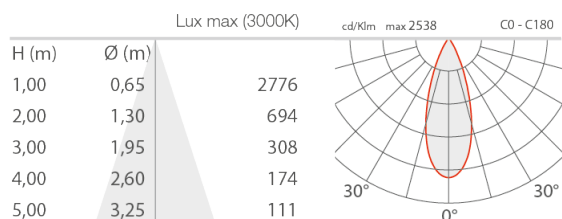

PHOTOMETRISCHE DATEN

L - 36° CRI 90 flat, round cover

L - 36° CRI 90 flat, square cover

L - 36° CRI 90 shallow, round cover

L - 36° CRI 90 shallow, square cover

L - 36° CRI 90 deep, round cover

L - 36° CRI 90 deep, square cover