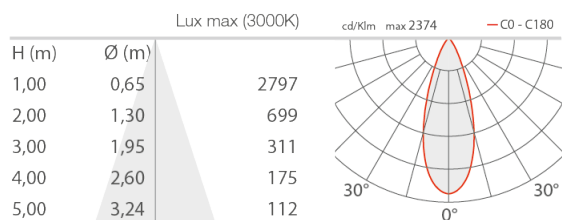

PHOTOMETRISCHE DATEN

L - 36° CRI 90 flat, round cover

L - 36° CRI 90 flat, square cover

L - 36° CRI 90 shallow, round cover

L - 36° CRI 90 shallow, square cover

L - 36° CRI 90 deep, round cover

L - 36° CRI 90 deep, square cover