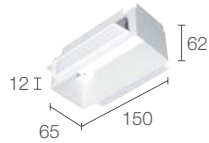

see p. 865

White

Black

ACCESSORIES

ACCESSORIES FOR INSTALLATION

WC2001
Outer casing for plasterboard
(Quad 6.1)

WC2002
Outer casing for plasterboard
(Quad 6.2)

WC2003
Outer casing for plasterboard
(Quad 6.3)