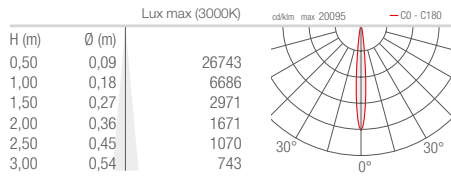

WC2001
Outer casing for plasterboard
(Quad 6.1)

WC2002
Outer casing for plasterboard
(Quad 6.2)

OUTDOOR RECESSED

QUAD 6.1

S - 12°