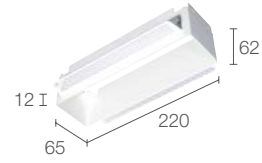

see p. 865

White

Black

ACCESSORIES

ACCESSORIES FOR INSTALLATION

WC2001
Outer casing for plasterboard
(Quad 6.1)

WC2002
Outer casing for plasterboard
(Quad 6.2)

WC2003
Outer casing for plasterboard
(Quad 6.3)