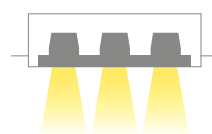

INDOOR RECESSED DOWNLIGHTS FALSE CEILINGS IN RETAIL SPACES AND PRIVATE HOMES

3 BEAMS