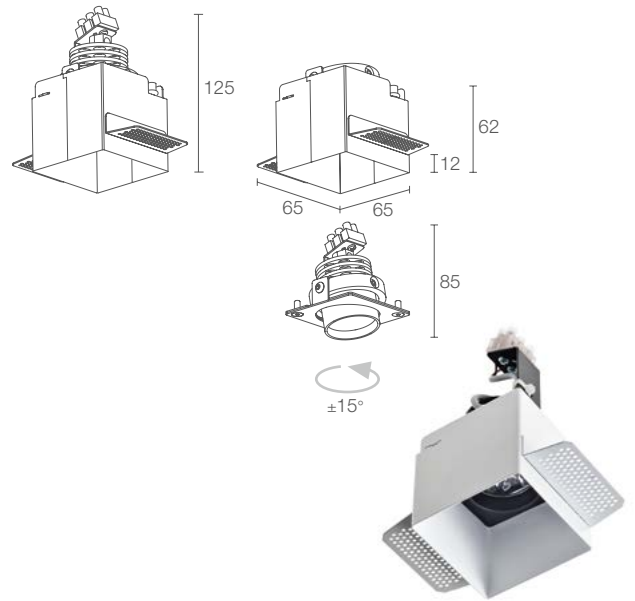

Required outer casing, not included

QUAD 6.1

165x165 mm
H 150 mm

65x65 mm

POWER / POWER SUPPLY CODE

max 6W max 500mA

QD6132 ■ **B** White

QD6132 ■ **N** Black