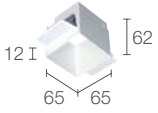

see p. 865

White

Black

ACCESSORIES

ACCESSORIES FOR INSTALLATION

WC2001
Outer casing for plasterboard
(Quad 6.1)

WC2002
Outer casing for plasterboard
(Quad 6.2)

WC2003
Outer casing for plasterboard
(Quad 6.3)