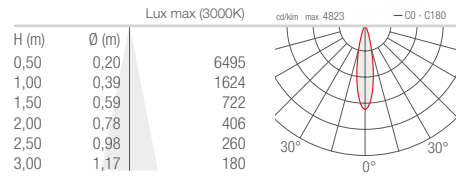

WC2003
Outer casing for plasterboard
(Quad 6.3)

M - 24°