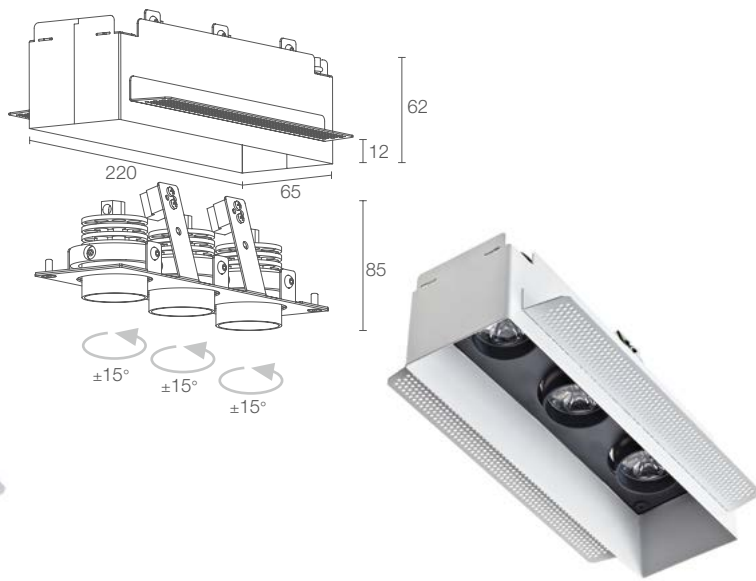

Required outer casing, not included

QUAD 6.3

165x325 mm
H 150 mm 65x220 mm

max 18W max 500mA

QD6392 ■ ■ **B** White
QD6392 ■ ■ **N** Black

F - 2700K
5 - 3000K
9 - 4000K
0 - 5000K
1 - blue
6 - RGB

S - 12° tiltable ±15°
M - 24° tiltable ±15°
L - 56° tiltable ±15°

1308 lm (3000K, 500mA)
RGB: 882 lm, R: 324 lm G: 420 lm
B: 138 lm (500mA)

1008 lm (3000K, 500mA, 24°)
RGB: 630 lm, R: 231 lm G: 300 lm
B: 99 lm (500mA, 24°)

9 power LEDs
1/4 ANSI BIN (white LED colour)
50000h L90 B10 (Ta 25°C)

body in anodized aluminium
trim in steel

not included, see p. 904 and 917

terminal block

series

recessed (ceiling)

see p. 579

Casambi-compatible version, controllable with the
Casambi app, available on request

see p. 865

White

Black