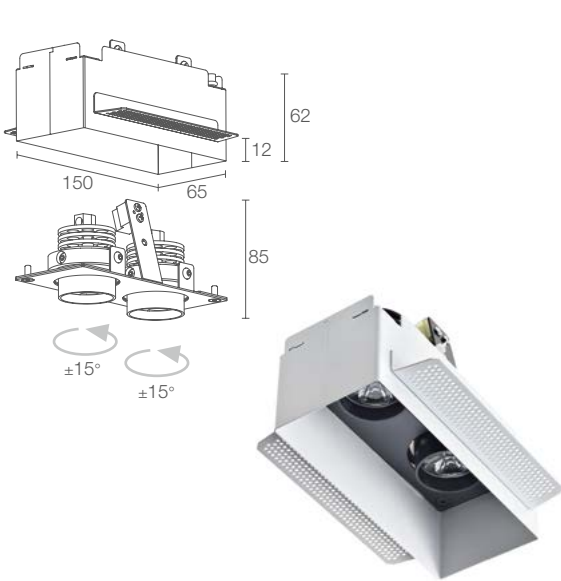

Required outer casing, not included

QUAD 6.2

165x250 mm
H 150 mm 65x150 mm

max 12W max 500mA

QD6262 ■ ■ **B** White
QD6262 ■ ■ **N** Black

F - 2700K
5 - 3000K
9 - 4000K
0 - 5000K
1 - blue
6 - RGB

S - 12° tiltable ±15°
M - 24° tiltable ±15°
L - 56° tiltable ±15°

872 lm (3000K, 500mA)
RGB: 588 lm, R: 216 lm G: 280 lm
B: 92 lm (500mA)

672 lm (3000K, 500mA, 24°)
RGB: 420 lm, R: 154 lm G: 200 lm
B: 66 lm (500mA, 24°)

6 power LEDs
1/4 ANSI BIN (white LED colour)
50000h L90 B10 (Ta 25°C)

body in anodized aluminium
trim in steel

not included, see p. 904 and 917

terminal block

series

recessed (ceiling)

see p. 579

Casambi-compatible version, controllable with the
Casambi app, available on request

see p. 865