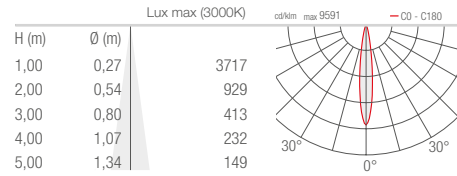

S - 15° CRI 80