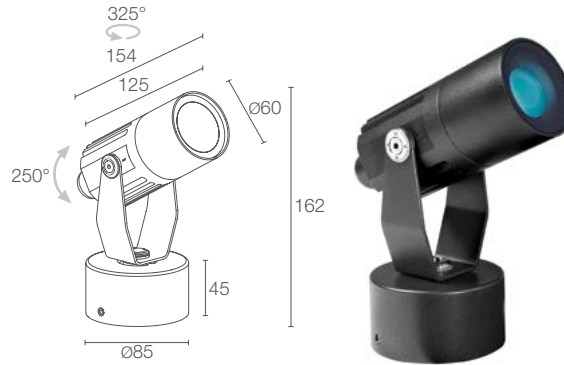

FLORI 1.2

FLORI 1.3

13W 24Vdc
FS1200 7 E White
FS1200 7 F Grey
FS1200 7 H Anthracite
FS1200 7 T Cor-ten

13W 24Vdc
FS1300 7 E White
FS1300 7 F Grey
FS1300 7 H Anthracite
FS1300 7 T Cor-ten

RGBW

RGBW

S - 24°
M - 33°
L - 60°
W - 32°x61°
X - 61°x32°

S - 24°
M - 33°
L - 60°
W - 32°x61°
X - 61°x32°

includes 1.5 m FEP+RUB cable (equivalent to H05RN-F) 6x0.50/0.50 Ø6.3 mm

includes 1.5 m FEP+RUB cable (equivalent to H05RN-F) 6x0.50/0.50 Ø6.3 mm

512 lm, R: 88 lm G: 160 lm B: 52 lm W: 212 lm (4000K)

512 lm, R: 88 lm G: 160 lm B: 52 lm W: 212 lm (4000K)

304 lm, R: 52 lm G: 95 lm B: 31 lm W: 126 lm (4000K, 33°)

304 lm, R: 52 lm G: 95 lm B: 31 lm W: 126 lm (4000K, 33°)

1 RGBW LED group 50000h l85 B10 (Ta 25°C)

1 RGBW LED group 50000h l85 B10 (Ta 25°C)

body in aluminium screen in serigraphed and transparent, tempered extra-clear glass

body in aluminium screen in serigraphed and transparent, tempered extra-clear glass

not included, see p. 904 and 917

not included, see p. 904 and 917

surface mounted (ceiling, wall, ground, spike, strap)

surface mounted (ceiling, wall, ground)

see p. 289

see p. 289

Casambi-compatible version, controllable with the Casambi app, available on request

Casambi-compatible version, controllable with the Casambi app, available on request

see p. 829

see p. 829