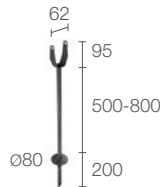

h 500 mm
WP1001E - White
WP1001F - Grey
WP1001H - Anthracite
WP1001T - Cor-ten
h 800 mm
WP1002E - White
WP1002F - Grey
WP1002H - Anthracite
WP1002T - Cor-ten
Spike with bracket for
in-ground installation