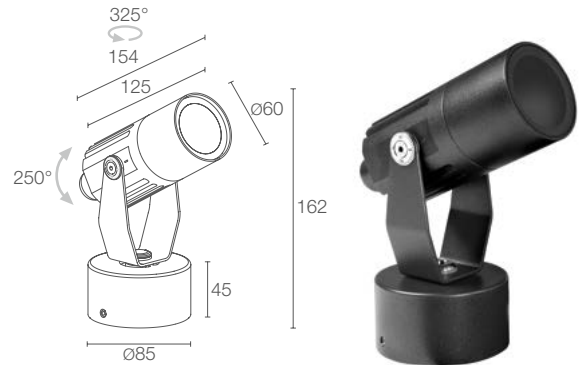

< **FLORI 1.0**
3000K, 7W, 15°, cor-ten
with spike for in-ground installation

10°x45° optics

45°x10° optics

FLORI 1.0

POWER / POWER SUPPLY CODE

7W 230Vac
FS1010 E - White
FS1010 F - Grey
FS1010 H - Anthracite
FS1010 T - Cor-ten

CRI	0 - CRI 80 1 - CRI >90
LED COLOUR	F - 2700K 5 - 3000K 9 - 4000K
OPTICS	V - 9° S - 15° M - 31° L - 36° W - 10°x45° X - 45°x10°
POWER CABLES	includes 1.5 m neoprene cable H05RN-F 3x1.00 Ø7.0 mm 1 - 5 m

LUMEN OUTPUT AT SOURCE	657 lm (3000K, CRI 80)
DELIVERED LUMEN OUTPUT	366 lm (3000K, 31°, CRI 80)
NO. AND TYPE OF LED	1 high-intensity power LED 3-step MacAdam, 50000h L90 B10 (Ta 25°C)
MATERIAL	body in aluminium screen in serigraphed and transparent, tempered extra-clear glass
POWER SUPPLY UNIT	built in
MOUNTING	surface mounted (ceiling, wall, ground, spike, strap)
ACCESSORIES	see p. 289
NOTES	version with 24Vdc power supply available on request Casambi-compatible version, controllable with the Casambi app, available on request
PHOTOMETRIC DATA	see p. 829