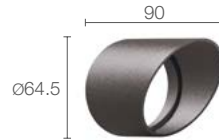

Flori 1.0 / 1.1
(15°, 31°, 36°, 10°x45° e 45°x10° optics)

WH0203

Flori 1.0 / 1.1 (9° optics)
Flori 1.2 / 1.3

Honeycomb louvre
built into the lighting fixture

order together with
the lighting fixture

WB1001E - White
WB1001F - Grey
WB1001H - Anthracite
WB1001T - Cor-ten
Standard snoot