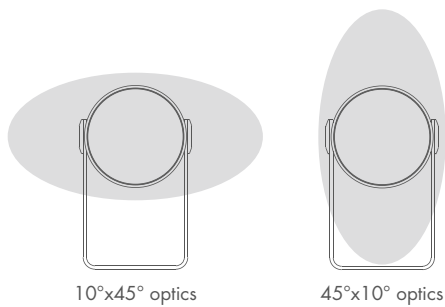

< **FLORI 1.0**
3000K, 7W, 15°, cor-ten
with spike for in-ground installation

10°x45° optics

45°x10° optics

FLORI 1.0

POWER / POWER SUPPLY CODE

7W 230Vac
FS1010 E - White
FS1010 F - Grey
FS1010 H - Anthracite
FS1010 T - Cor-ten

CRI	0 - CRI 80 1 - CRI >90
LED COLOUR	F - 2700K 5 - 3000K 9 - 4000K
OPTICS	V - 9° S - 15° M - 31° L - 36° W - 10°x45° X - 45°x10°
POWER CABLES	includes 1.5 m neoprene cable H05RN-F 3x1.00 Ø7.0 mm 1 - 5 m

LUMEN OUTPUT AT SOURCE	657 lm (3000K, CRI 80)
DELIVERED LUMEN OUTPUT	366 lm (3000K, 31°, CRI 80)
NO. AND TYPE OF LED	1 high-intensity power LED 3-step MacAdam, 50000h L90 B10 (Ta 25°C)
MATERIAL	body in aluminium screen in serigraphed and transparent, tempered extra-clear glass
POWER SUPPLY UNIT	built in
MOUNTING	surface mounted (ceiling, wall, ground, spike, strap)
ACCESSORIES	see p. 289
NOTES	version with 24Vdc power supply available on request Casambi-compatible version, controllable with the Casambi app, available on request
PHOTOMETRIC DATA	see p. 829