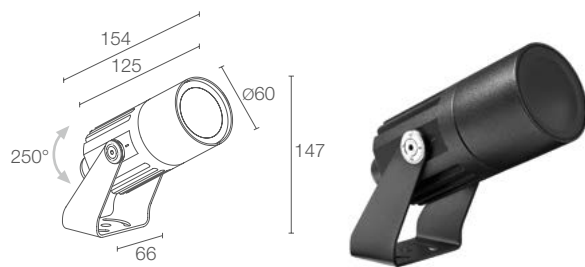

< **FLORI 1.0**
3000K, 7W, 15°, cor-ten
with spike for in-ground installation

10°x45° optics

45°x10° optics

FLORI 1.0

POWER / POWER SUPPLY CODE

7W 230Vac
FS1010 E - White
FS1010 F - Grey
FS1010 H - Anthracite
FS1010 T - Cor-ten