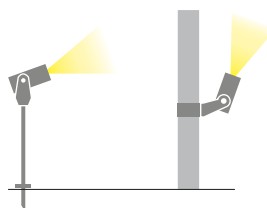

OUTDOOR PROJECTORS ACCENT LIGHTING FOR GARDENS

**WITHOUT BASE
FOR CONNECTIONS**