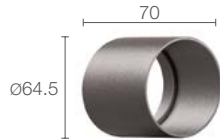

Flori 1.0 / 1.1
(15°, 31°, 36°, 10°x45° e 45°x10° optics)

WH0203

Flori 1.0 / 1.1 (9° optics)
Flori 1.2 / 1.3

Honeycomb louvre
built into the lighting fixture

order together with
the lighting fixture

WB1001E - White
WB1001F - Grey
WB1001H - Anthracite
WB1001T - Cor-ten
Standard snoot