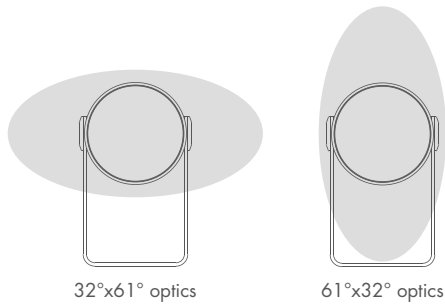

FLORI 1.2

FLORI 1.3

13W 24Vdc
FS1200 7 E White
FS1200 7 F Grey
FS1200 7 H Anthracite
FS1200 7 T Cor-ten

13W 24Vdc
FS1300 7 E White
FS1300 7 F Grey
FS1300 7 H Anthracite
FS1300 7 T Cor-ten

RGBW

RGBW

S - 24°
M - 33°
L - 60°
W - 32°x61°
X - 61°x32°

S - 24°
M - 33°
L - 60°
W - 32°x61°
X - 61°x32°

includes 1.5 m FEP+RUB cable (equivalent to H05RN-F) 6x0.50/0.50 Ø6.3 mm

includes 1.5 m FEP+RUB cable (equivalent to H05RN-F) 6x0.50/0.50 Ø6.3 mm

512 lm, R: 88 lm G: 160 lm B: 52 lm W: 212 lm (4000K)

512 lm, R: 88 lm G: 160 lm B: 52 lm W: 212 lm (4000K)

304 lm, R: 52 lm G: 95 lm B: 31 lm W: 126 lm (4000K, 33°)

304 lm, R: 52 lm G: 95 lm B: 31 lm W: 126 lm (4000K, 33°)

1 RGBW LED group 50000h l85 B10 (Ta 25°C)

1 RGBW LED group 50000h l85 B10 (Ta 25°C)

body in aluminium screen in serigraphed and transparent, tempered extra-clear glass

body in aluminium screen in serigraphed and transparent, tempered extra-clear glass

not included, see p. 904 and 917

not included, see p. 904 and 917

surface mounted (ceiling, wall, ground, spike, strap)

surface mounted (ceiling, wall, ground)

see p. 289

see p. 289

Casambi-compatible version, controllable with the Casambi app, available on request

Casambi-compatible version, controllable with the Casambi app, available on request

see p. 829

see p. 829