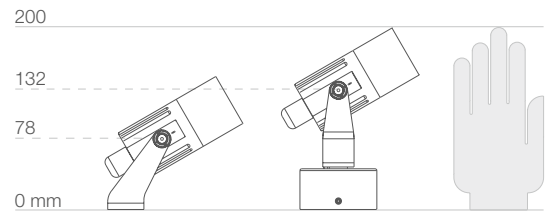

< **FLORI 1.0**
3000K, 7W, 15°, cor-ten
with spike for in-ground installation

10°x45° optics

45°x10° optics

FLORI 1.0

POWER / POWER SUPPLY CODE

7W 230Vac
FS1010 E - White
FS1010 F - Grey
FS1010 H - Anthracite
FS1010 T - Cor-ten