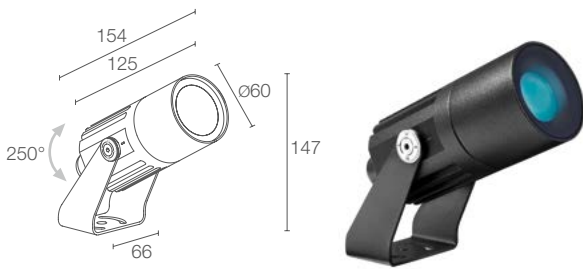

32°x61° optics

61°x32° optics

FLORI 1.2

FLORI 1.3

13W 24Vdc
FS1200 7 E White
FS1200 7 F Grey
FS1200 7 H Anthracite
FS1200 7 T Cor-ten

13W 24Vdc
FS1300 7 E White
FS1300 7 F Grey
FS1300 7 H Anthracite
FS1300 7 T Cor-ten

RGBW

RGBW

S - 24°
M - 33°
L - 60°
W - 32°x61°
X - 61°x32°

S - 24°
M - 33°
L - 60°
W - 32°x61°
X - 61°x32°

includes 1.5 m FEP+RUB cable (equivalent to H05RN-F) 6x0.50/0.50 Ø6.3 mm

includes 1.5 m FEP+RUB cable (equivalent to H05RN-F) 6x0.50/0.50 Ø6.3 mm

512 lm, R: 88 lm G: 160 lm B: 52 lm W: 212 lm (4000K)

512 lm, R: 88 lm G: 160 lm B: 52 lm W: 212 lm (4000K)

304 lm, R: 52 lm G: 95 lm B: 31 lm W: 126 lm (4000K, 33°)

304 lm, R: 52 lm G: 95 lm B: 31 lm W: 126 lm (4000K, 33°)

1 RGBW LED group 50000h l85 B10 (Ta 25°C)

1 RGBW LED group 50000h l85 B10 (Ta 25°C)

body in aluminium screen in serigraphed and transparent, tempered extra-clear glass

body in aluminium screen in serigraphed and transparent, tempered extra-clear glass

not included, see p. 904 and 917

not included, see p. 904 and 917

surface mounted (ceiling, wall, ground, spike, strap)

surface mounted (ceiling, wall, ground)

see p. 289

see p. 289

Casambi-compatible version, controllable with the Casambi app, available on request

Casambi-compatible version, controllable with the Casambi app, available on request

see p. 829

see p. 829