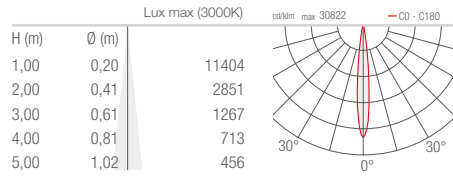

OUTDOOR PROJECTORS

FLORI 1.0 1.1

V - 9° CRI 80